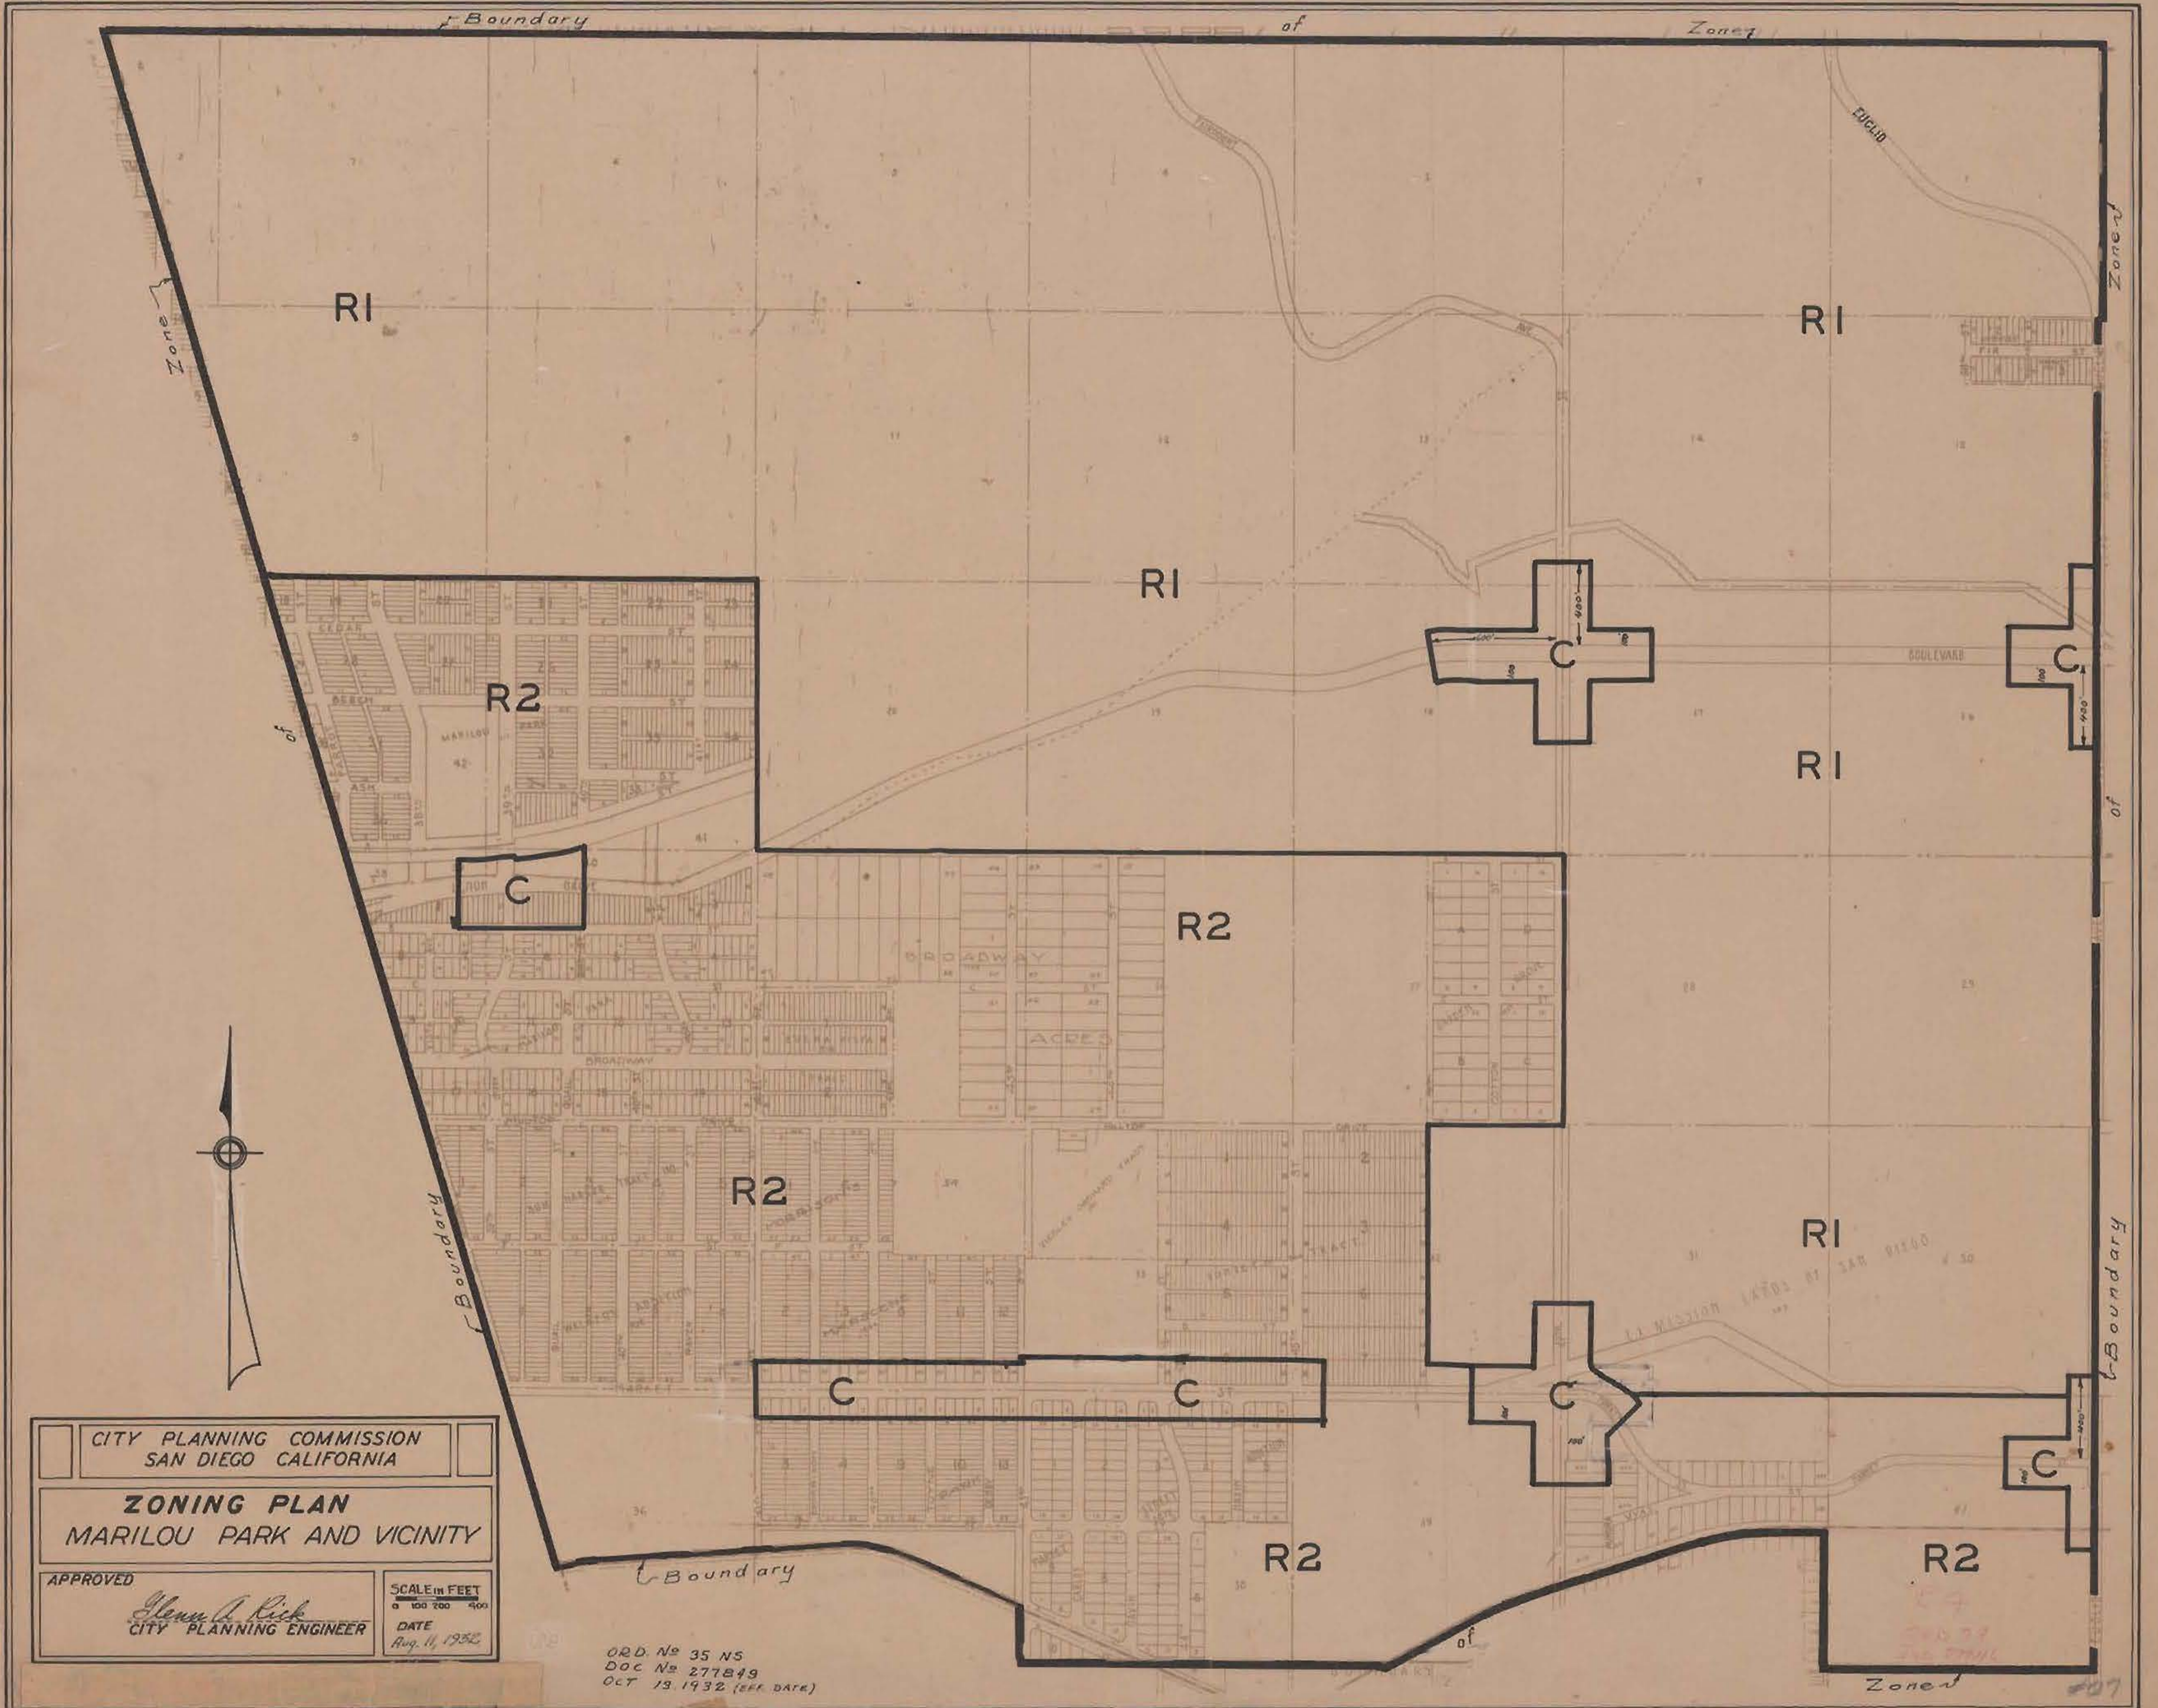

CP4

CITY PLANNING COMMISSION
SAN DIEGO CALIFORNIA

ZONING PLAN
MARILOU PARK AND VICINITY

APPROVED
Glenn A. Rick
CITY PLANNING ENGINEER

SCALE IN FEET
0 100 200 400

DATE
Aug. 11, 1932

ORD. No 35 NS
DOC No 277B49
OCT 13, 1932 (SEE DATE)