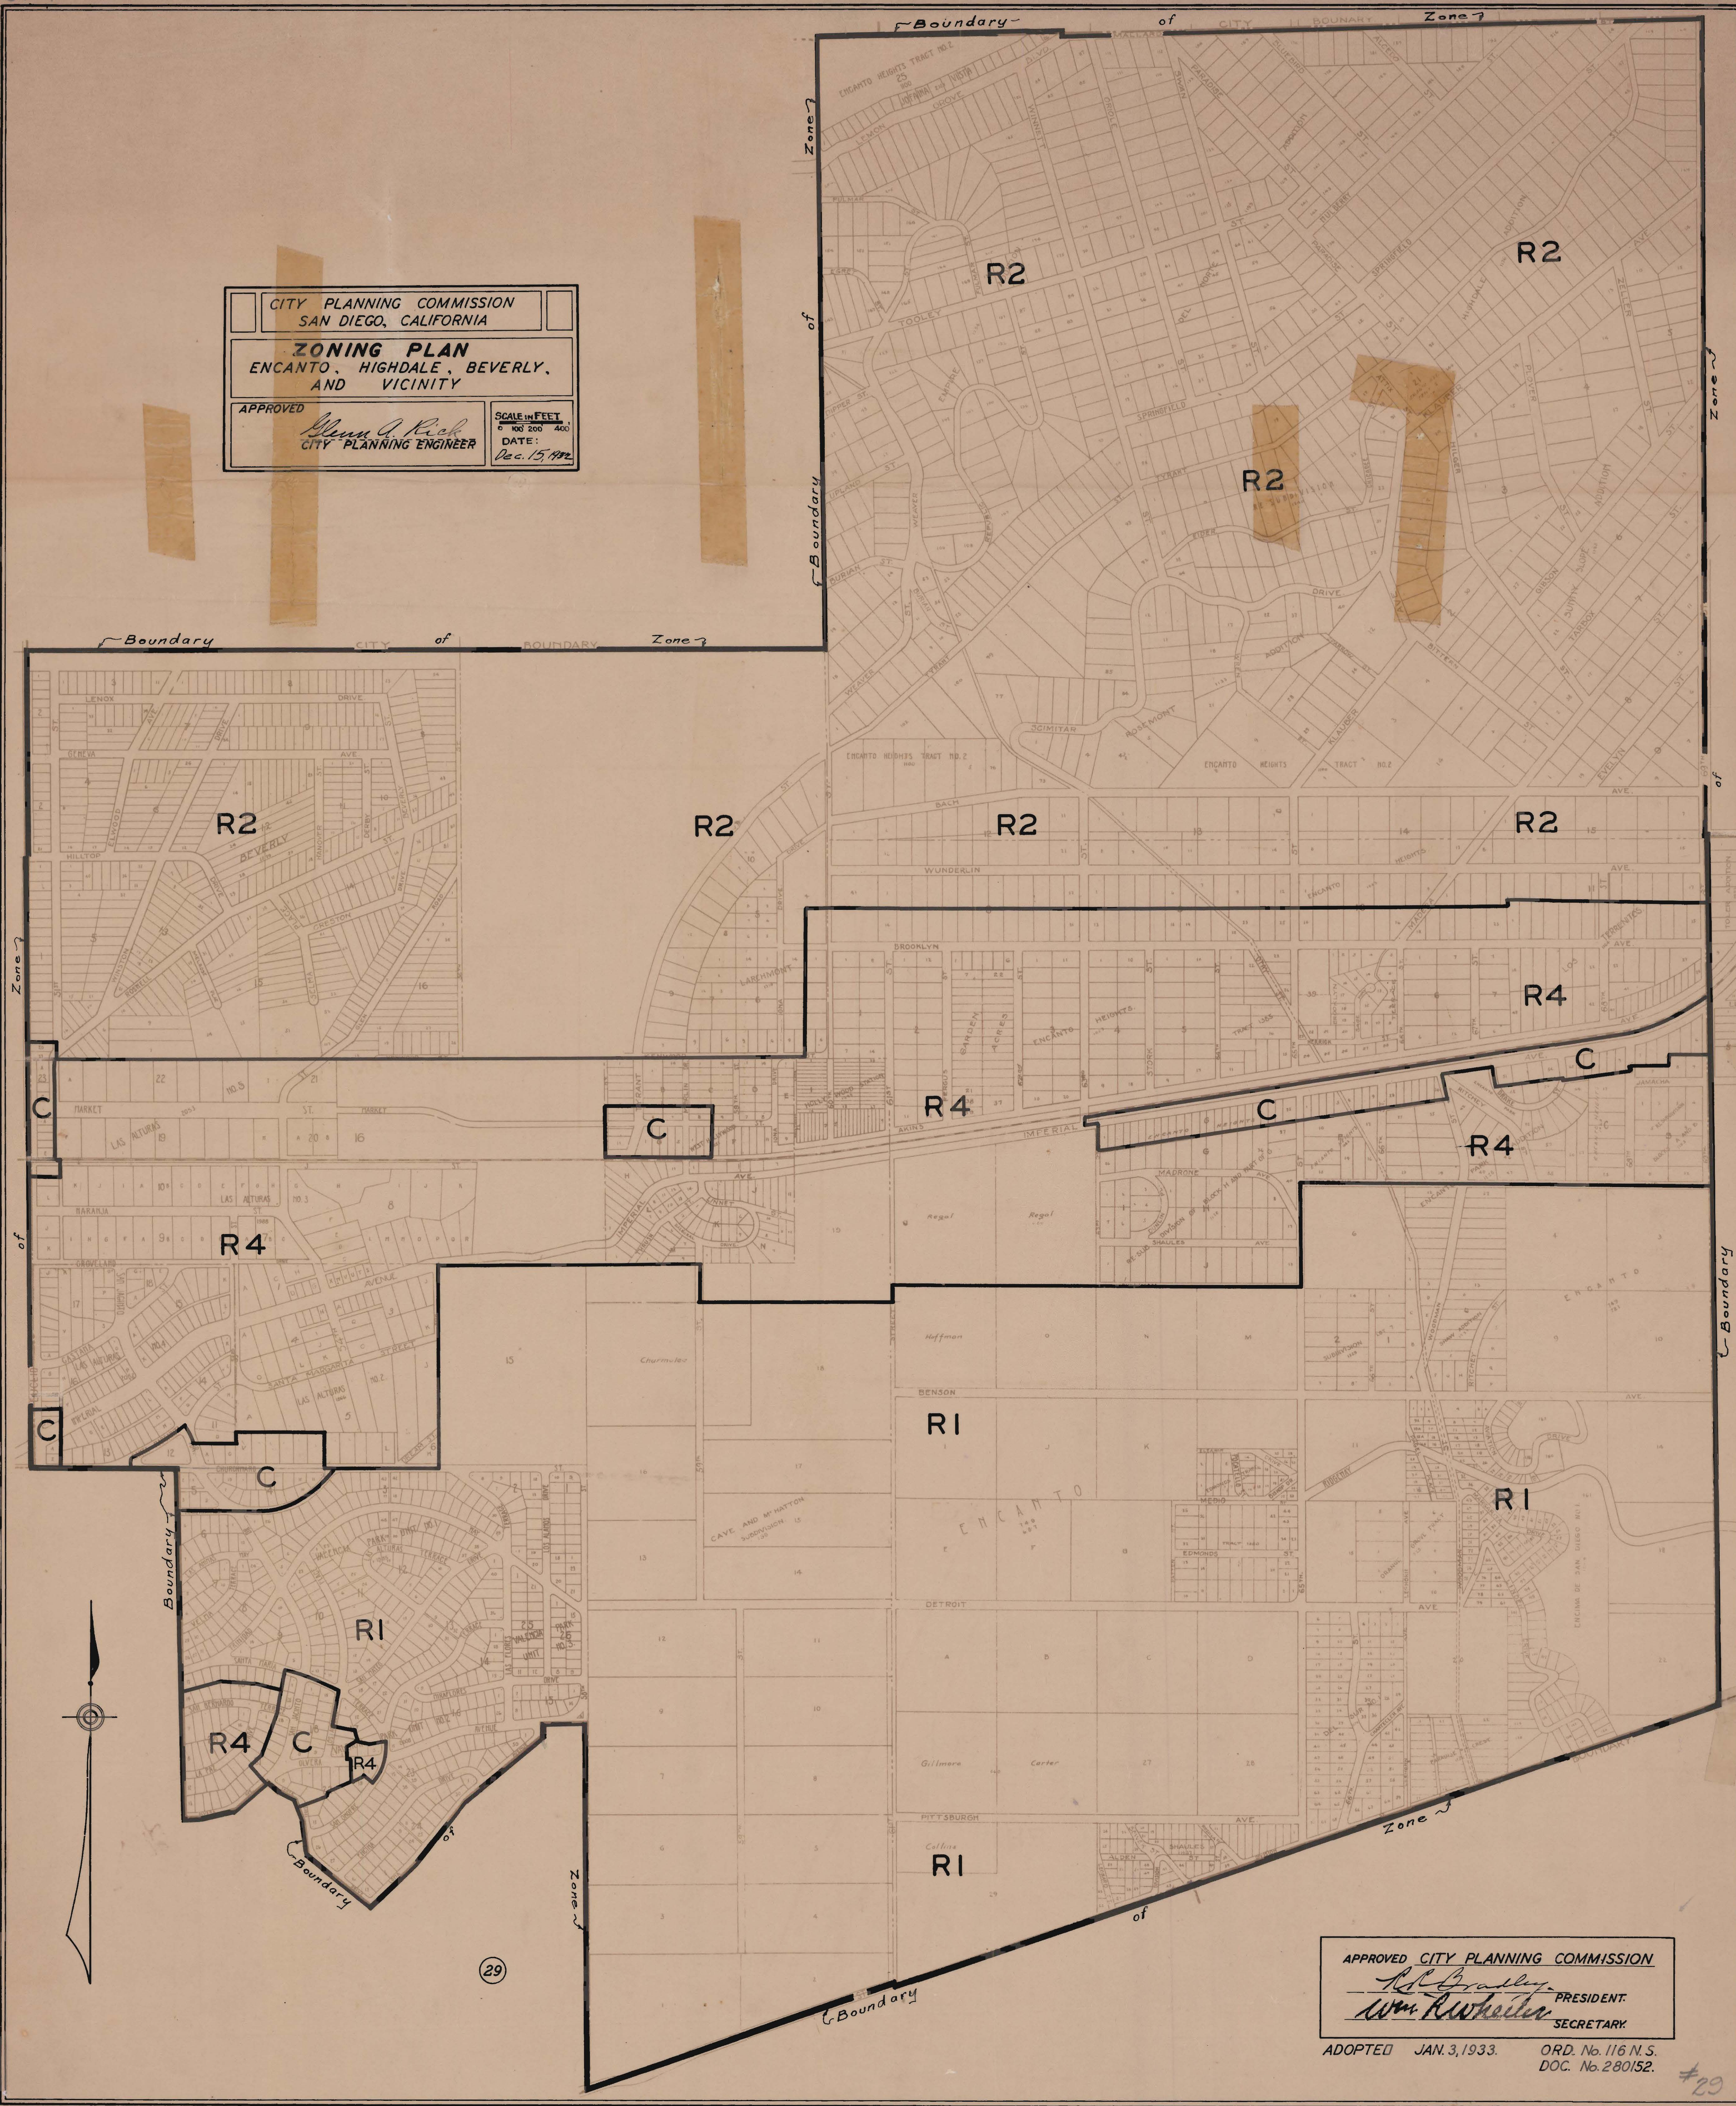

CITY PLANNING COMMISSION
SAN DIEGO, CALIFORNIA

ZONING PLAN
ENCANTO, HIGHDALE, BEVERLY,
AND VICINITY

APPROVED
Glenn J. Koch
CITY PLANNING ENGINEER

SCALE IN FEET
0 100 200 400
DATE:
Dec. 15, 1932

29

APPROVED CITY PLANNING COMMISSION
R. Bradley PRESIDENT
Wm. R. ... SECRETARY