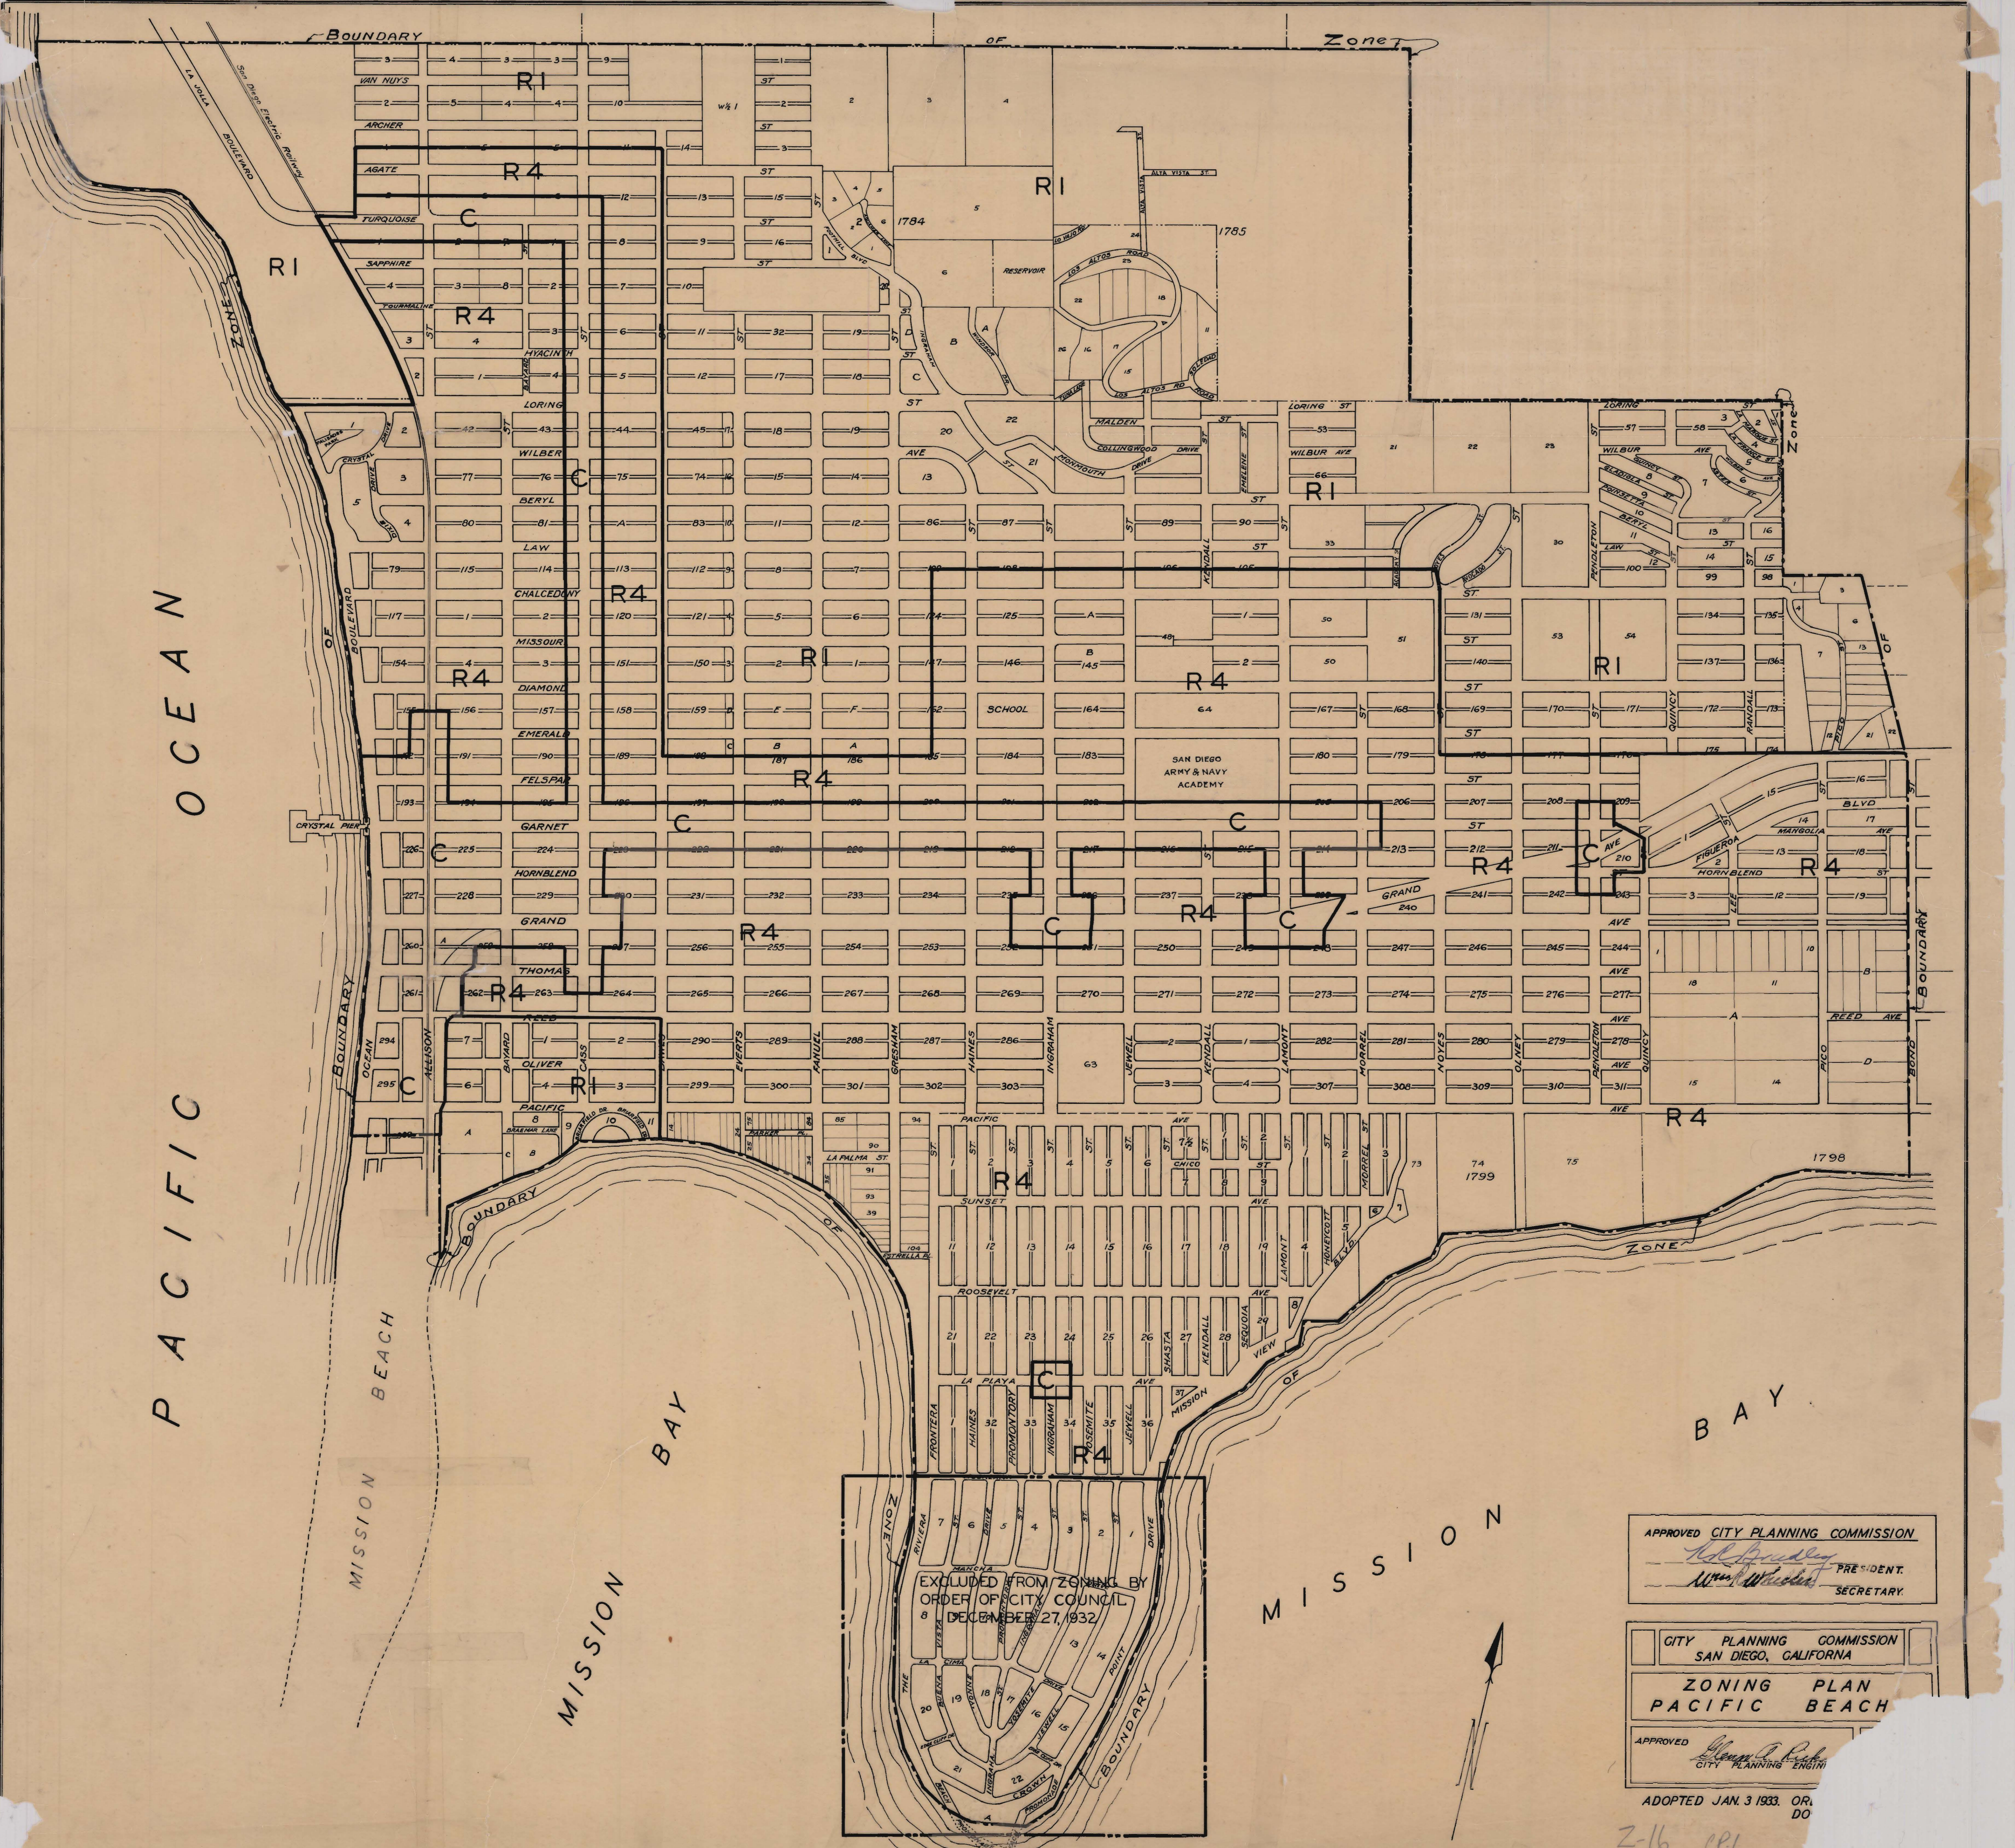

PACIFIC OCEAN

MISSION BAY

MISSION

BAY

EXCLUDED FROM ZONING BY
ORDER OF CITY COUNCIL
8 DECEMBER 27, 1932

APPROVED CITY PLANNING COMMISSION
W. H. Bradley PRESIDENT.
W. H. W. W. SECRETARY.

CITY PLANNING COMMISSION
SAN DIEGO, CALIFORNIA