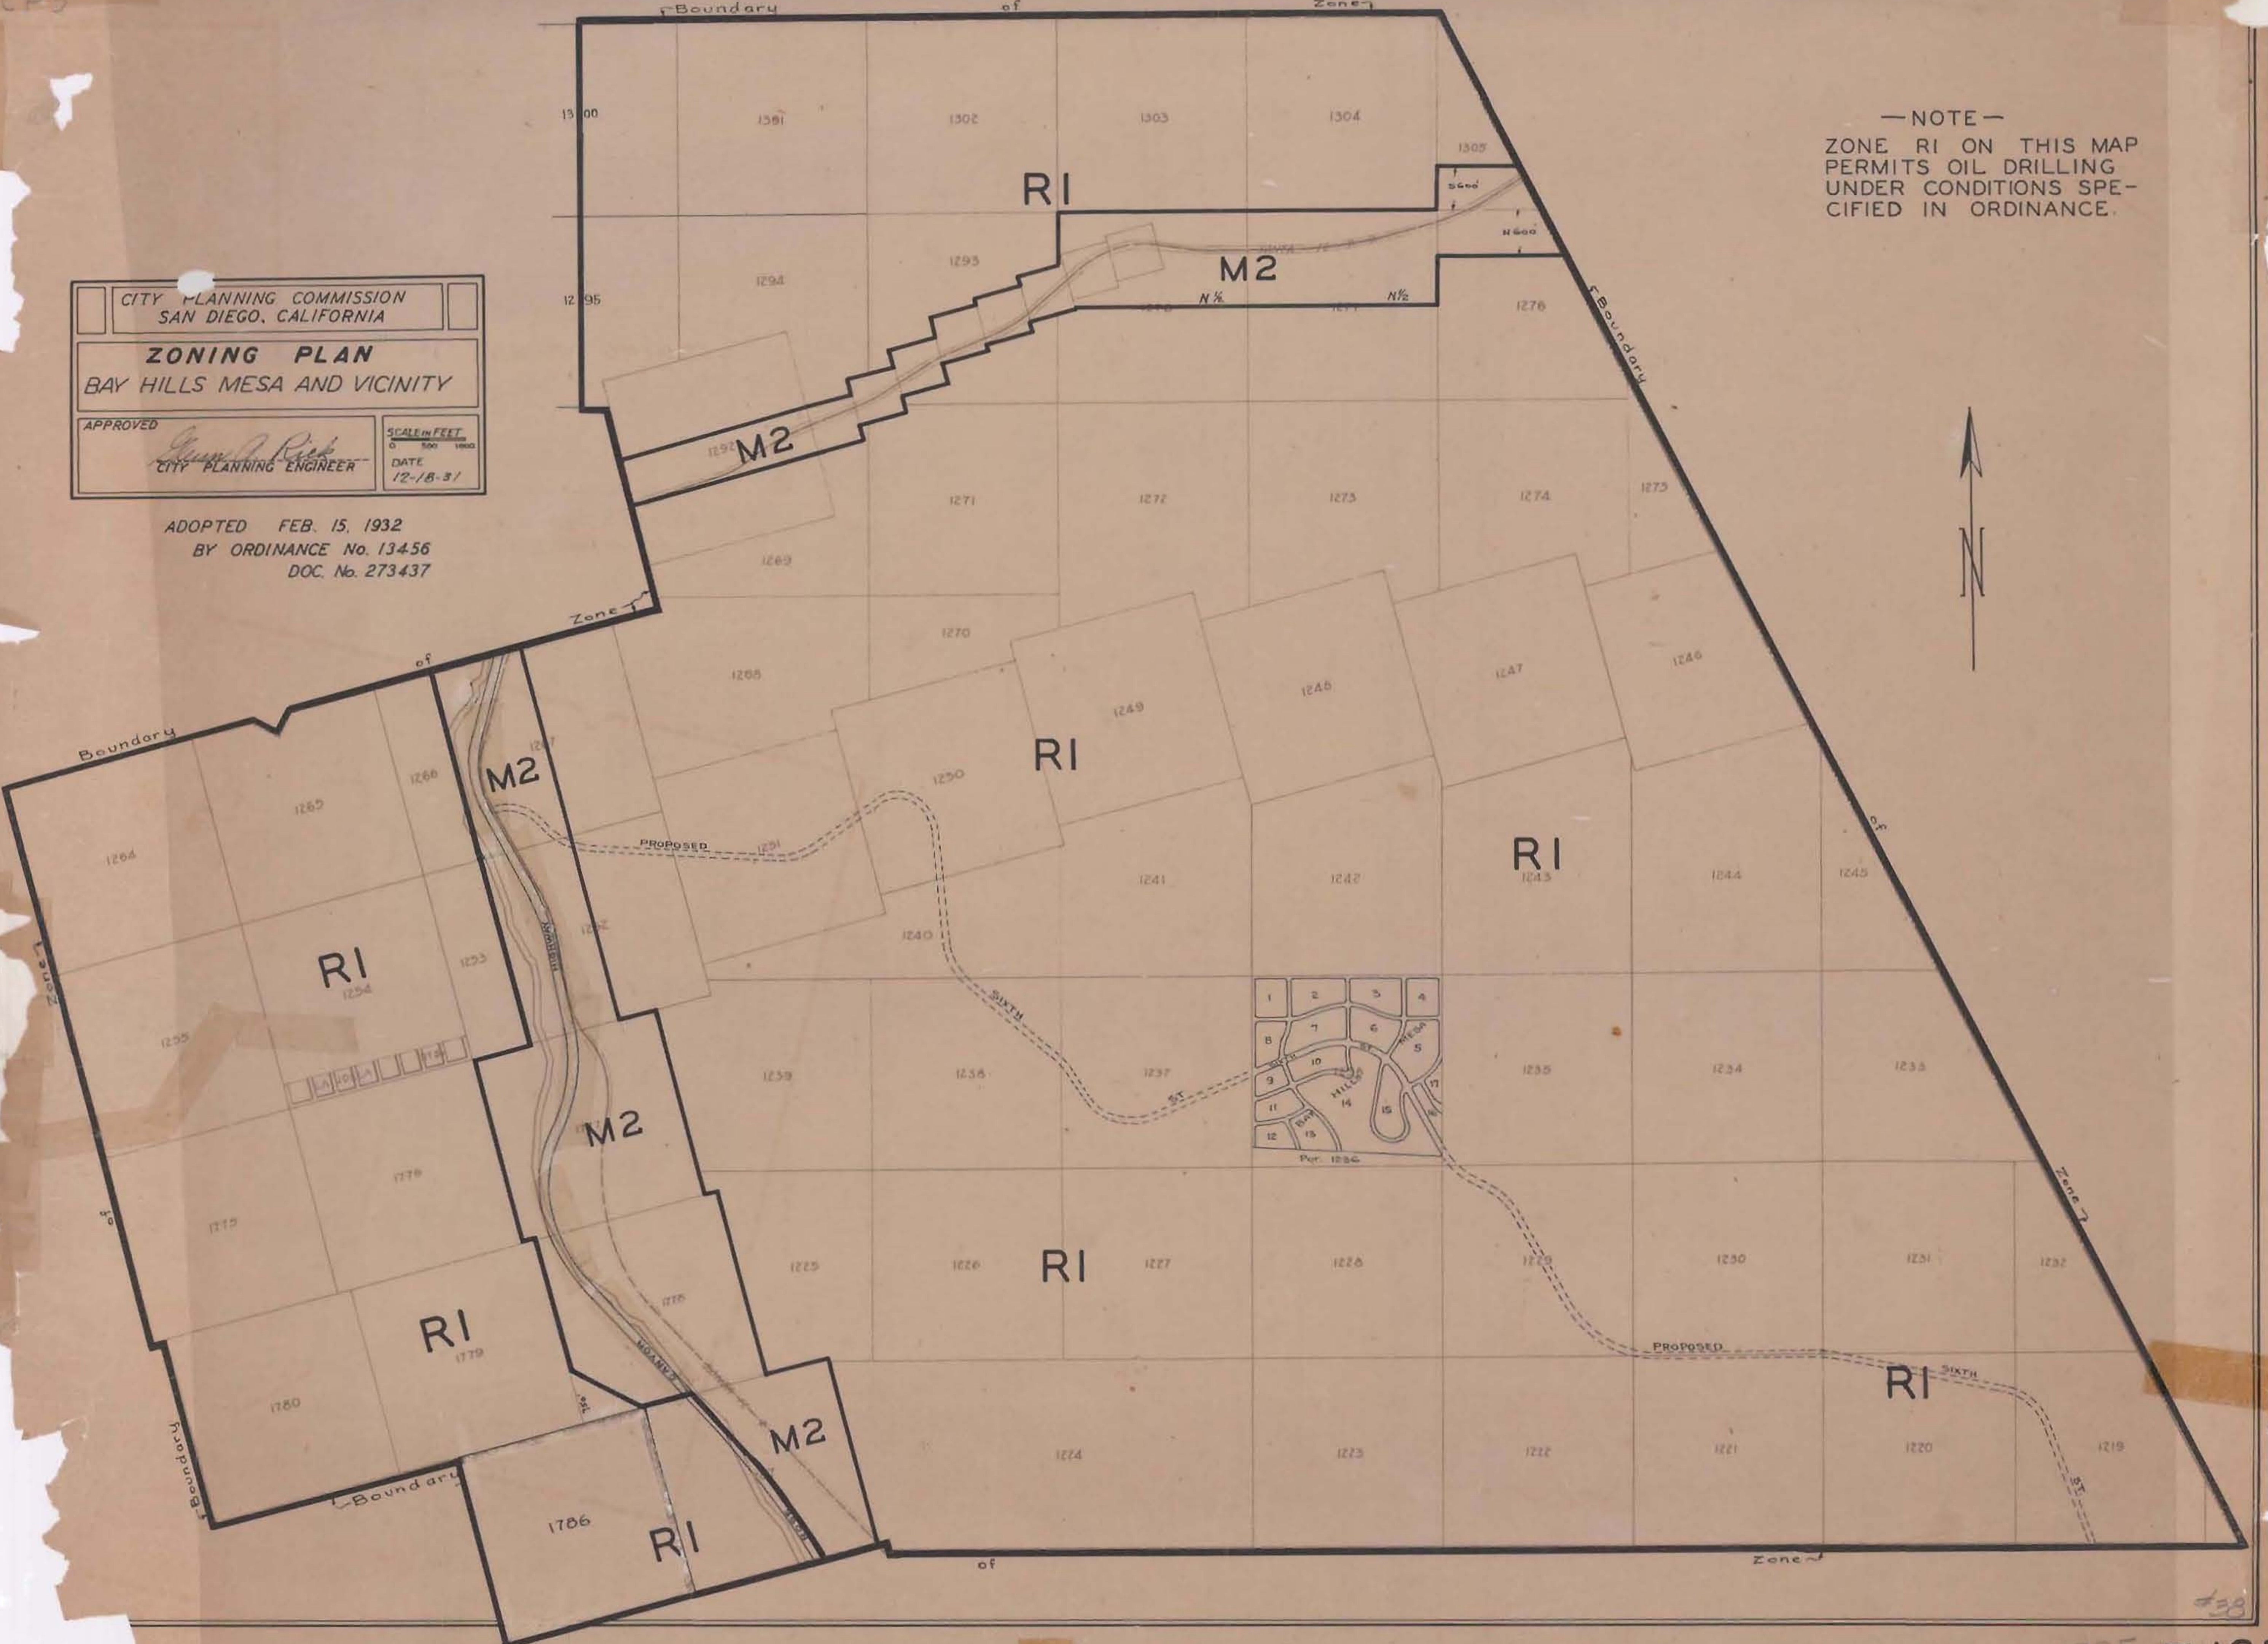

CP5

CITY PLANNING COMMISSION
SAN DIEGO, CALIFORNIA

ZONING PLAN
BAY HILLS MESA AND VICINITY

APPROVED
James A. Rick
CITY PLANNING ENGINEER

SCALE IN FEET
1" = 500'

DATE
12-18-31

ADOPTED FEB. 15, 1932
BY ORDINANCE No. 13456
DOC. No. 273437

— NOTE —
ZONE RI ON THIS MAP
PERMITS OIL DRILLING
UNDER CONDITIONS SPE-
CIFIED IN ORDINANCE.

438

CP5 Z-193