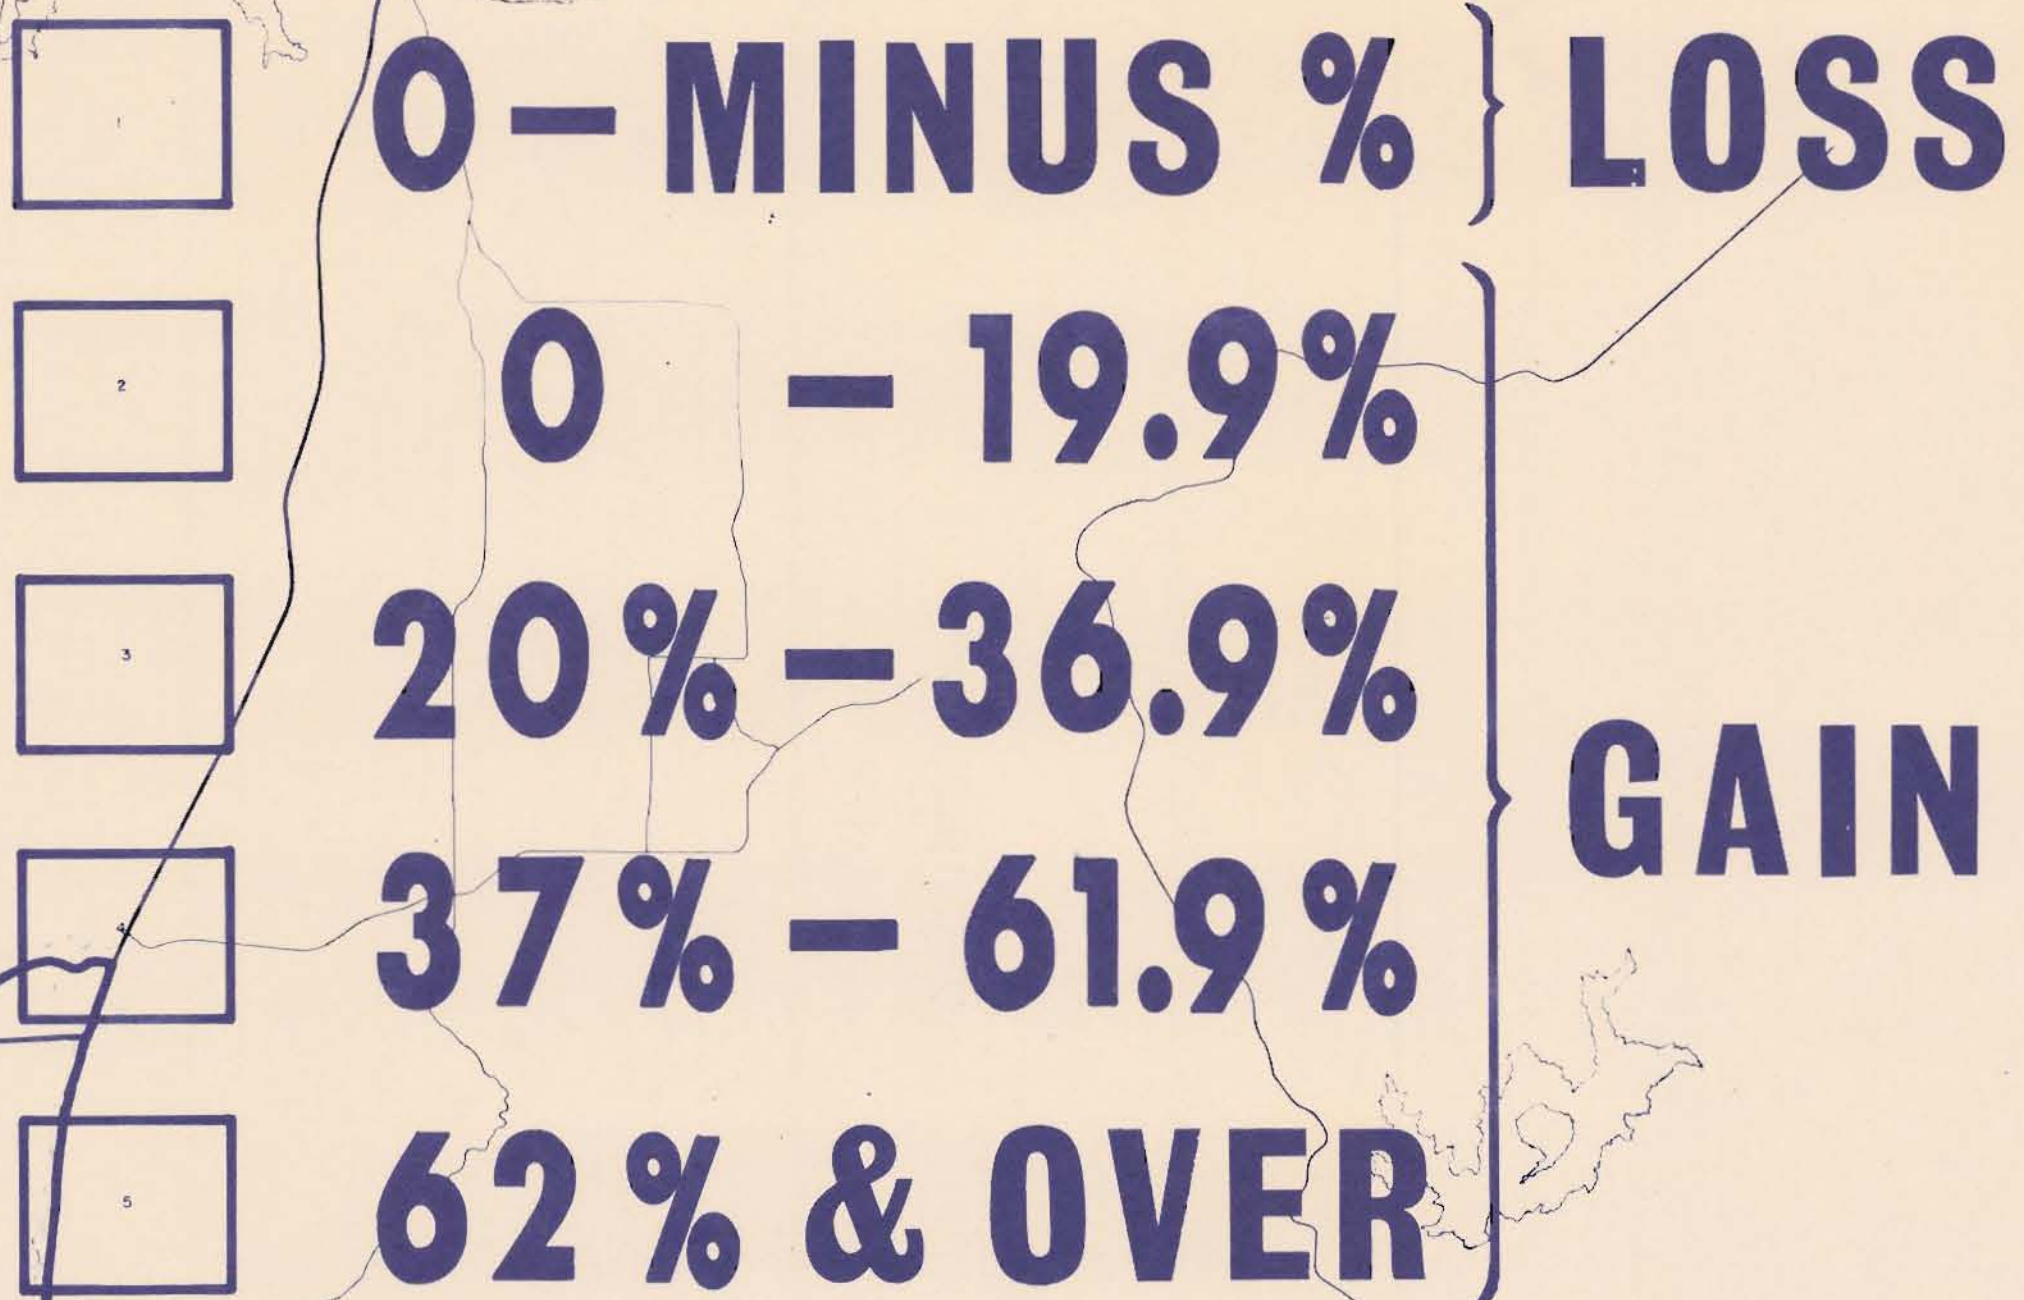

% CHANGE 1950-60

POPULATION CHANGE

GENERAL PLAN STUDY

SAN DIEGO

CITY PLANNING DEPARTMENT

MILES