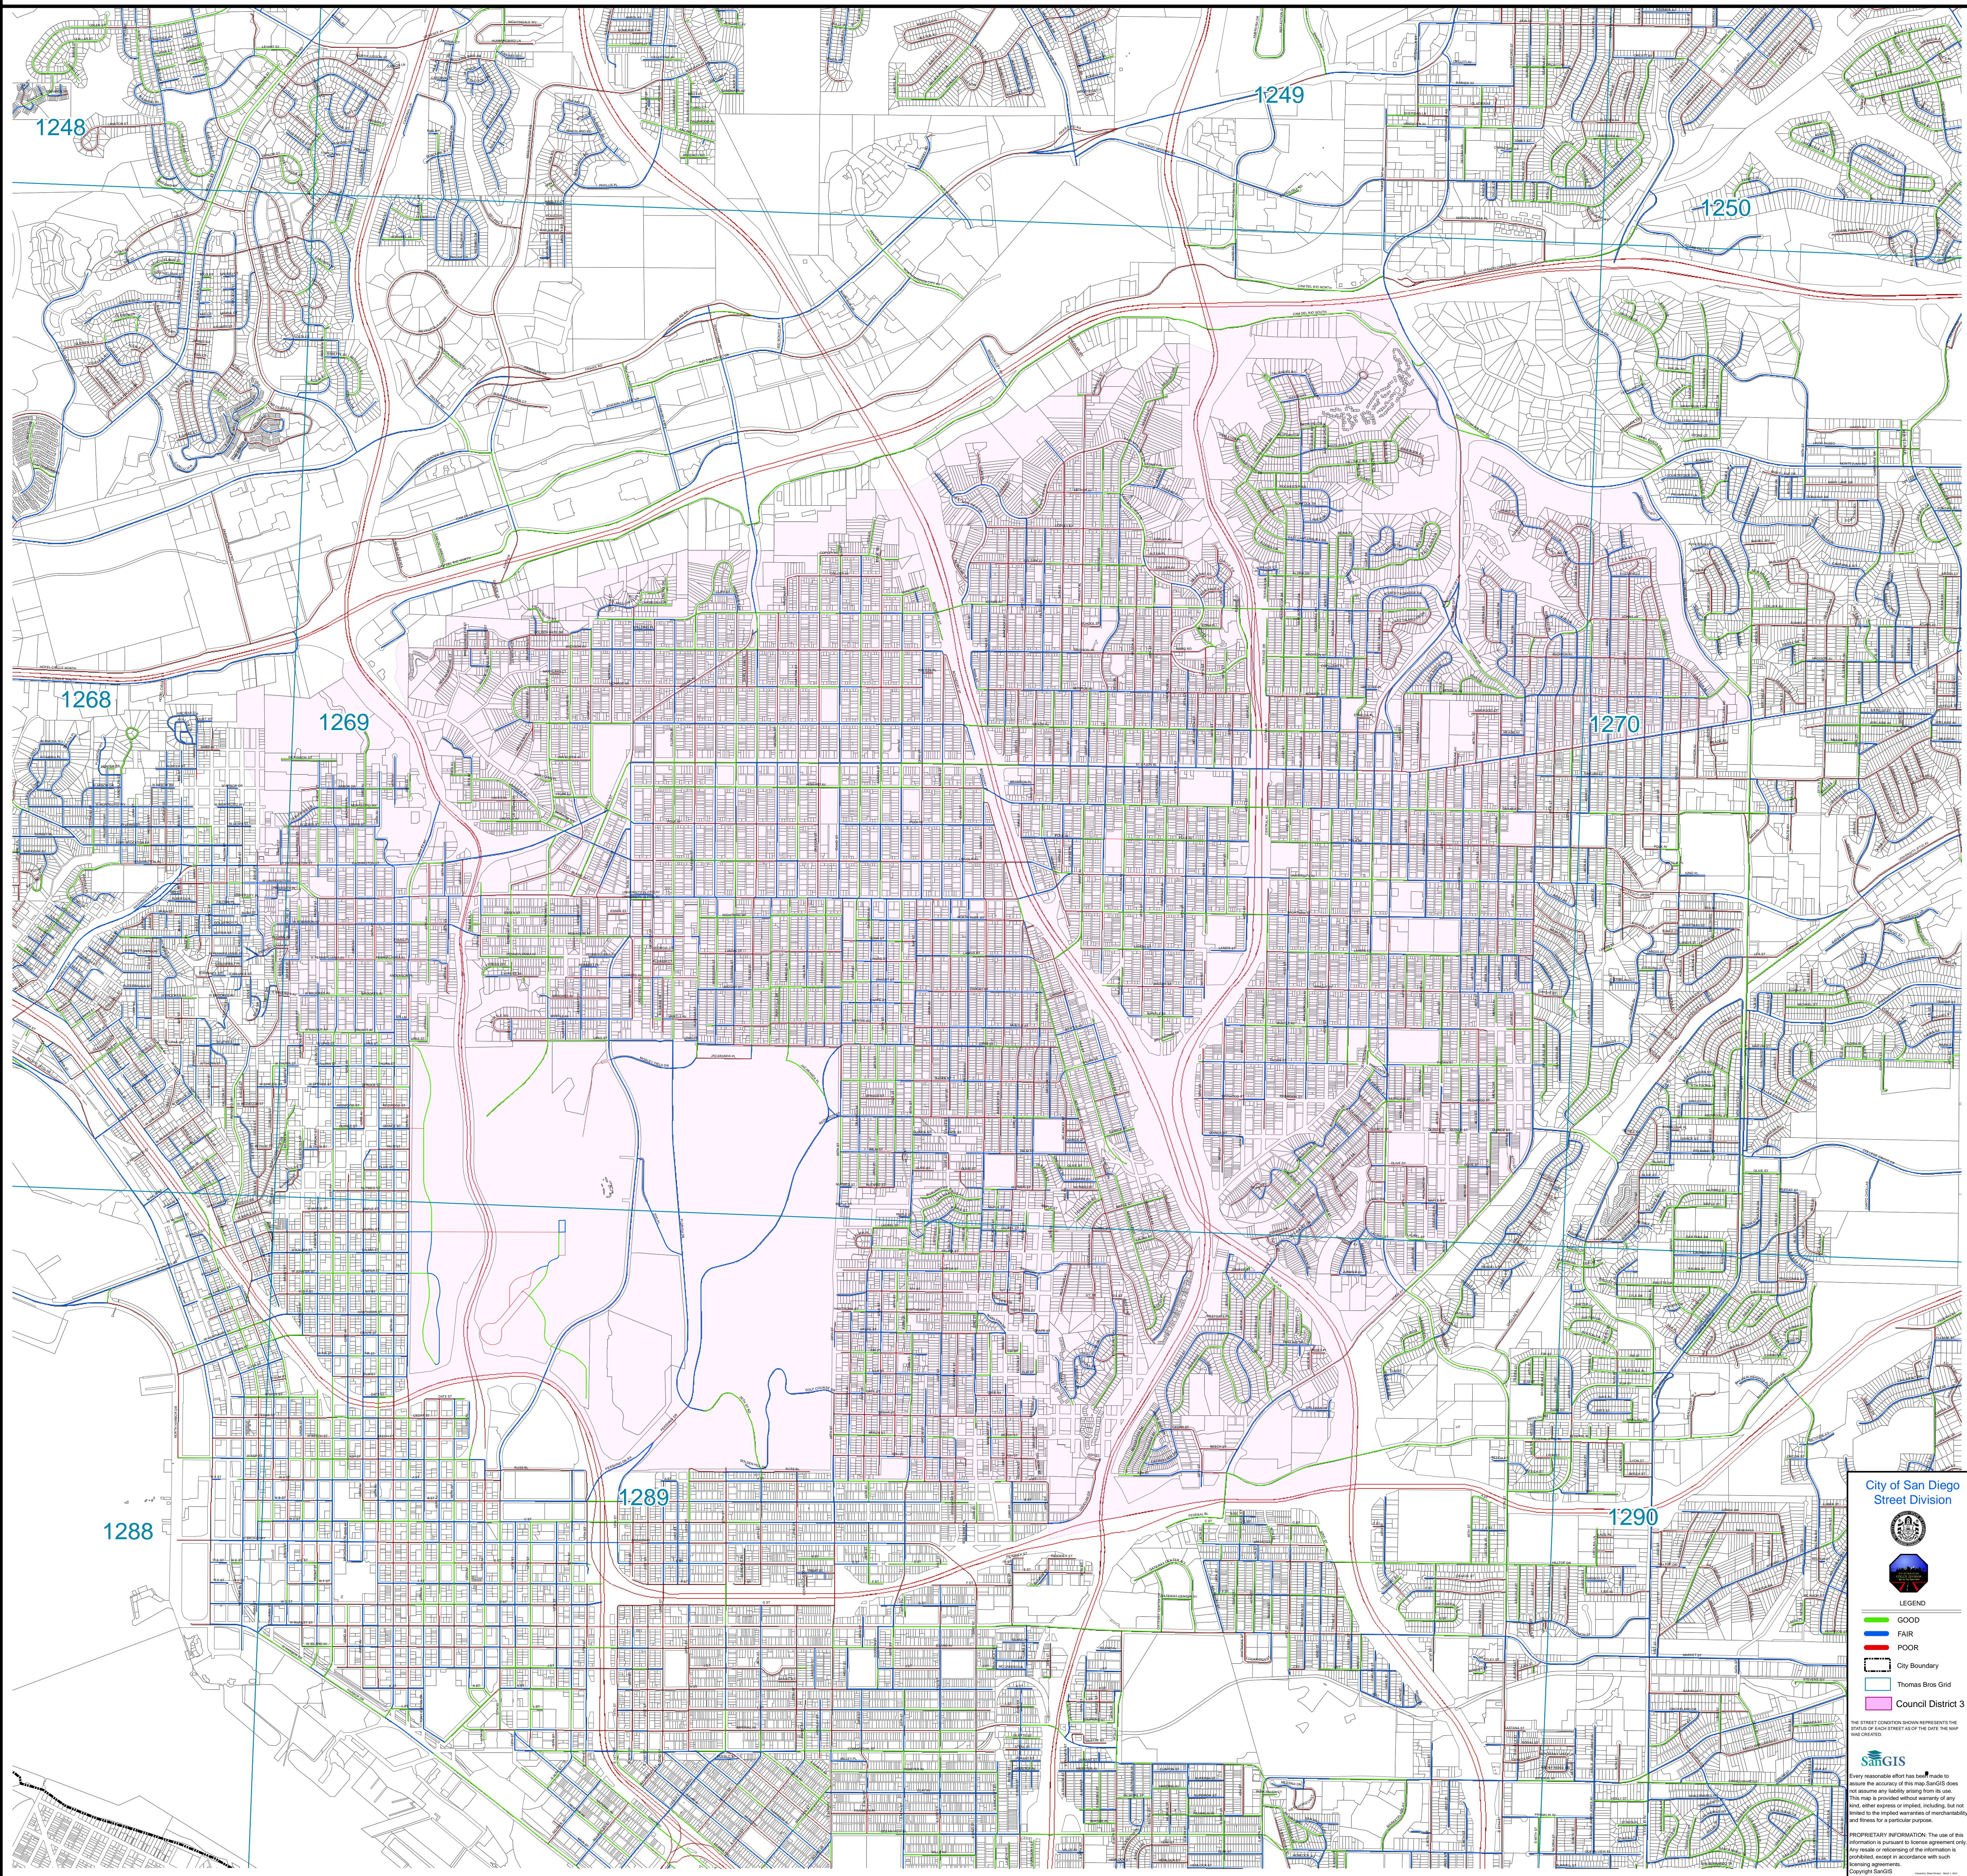

CITY OF SAN DIEGO - DISTRICT 3 (CURRENT)
STREET OVERALL CONDITION

**City of San Diego
Street Division**

LEGEND

- GOOD
- FAIR
- POOR
- City Boundary
- Thomas Bros Grid
- Council District 3

THE STREET OVERALL CONDITION DATA REPRESENTS THE STATUS OF EACH STREET AS OF THE DATE THE MAP WAS CREATED.

SAN GIS

Every reasonable effort has been made to ensure the accuracy of this map. SAN GIS does not assume any liability arising from its use. This map is provided without warranty of any kind, either express or implied, including, but not limited to the implied warranties of merchantability and fitness for a particular purpose.