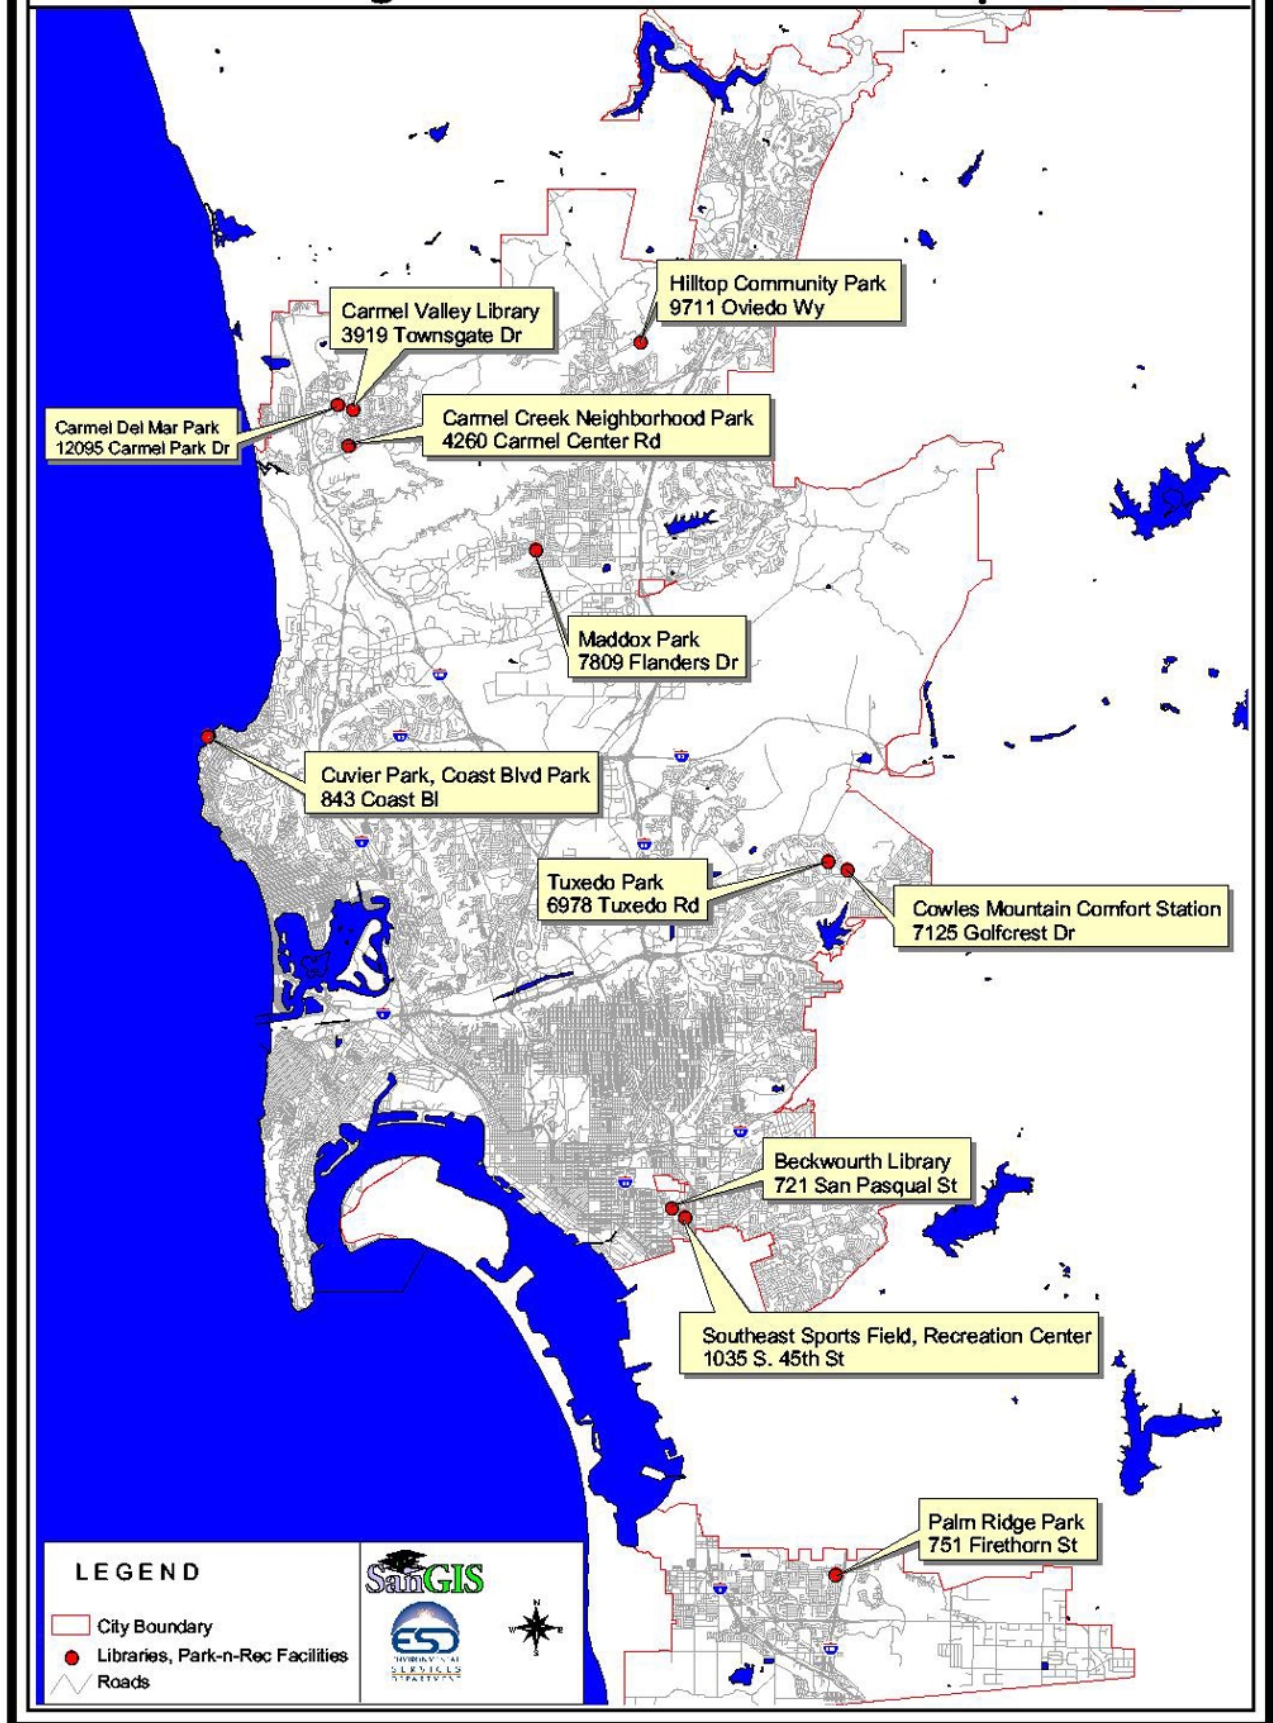

Affected Libraries & Park-n-Rec Facilities During Load Curtailment: Group 1

Affected Libraries and Park-n-Rec Facilities During Load Curtailment: Group 1

FACILITY

ADDRESS

Libraries

Beckwourth Library
Carmel Valley Library

721 SAN PASQUAL ST
3919 TOWNSGATE DR

Park and Rec Facilities

Carmel Creek Neighborhood Park
Carmel Del Mar Park
Maddox Park
Palm Ridge Park
Cuvier Park & Coast Blvd. Park
Hilltop Community Park
Tuxedo Park
Cowles Mtn. Comfort Station
SouthEast Sports Field Recreation Center

4260 CARMEL CENTER RD
12095 CARMEL PARK DR
7809 FLANDERS DR HM
751 FIRE THORN ST
843 COAST BLVD
9711 OVIEDO WAY A
6978 TUXEDO RD
7125 GOLFCREST DR
1035 S 45th ST