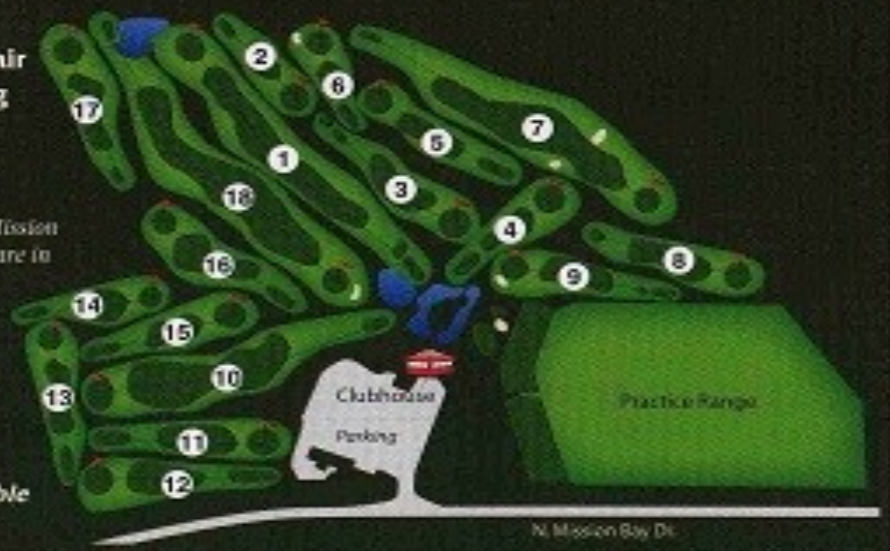

Scorer: _____ Attest: _____ Date: _____

© Golf ScoreCards, Inc. 6/2007 1-800-258-7267

USGA RULES WILL GOVERN ALL PLAY. NOTE THE FOLLOWING ADDITIONS:

- Each player must have their own set of clubs.
- No alcoholic beverages may be brought onto the premises.
- All power carts must be kept at least 30 feet from the greens and pull carts 10 feet.
- Unnecessary slow play will not be permitted. Slow groups must allow faster players to play through.
- Out of bounds - all perimeter fences.
- Ball may be dropped two club lengths from all staked trees, buildings, light standards and protective fences - NO PENALTY.
- Ditch along hole #7 is a lateral water hazard. One stroke penalty for relief.
- All yardage measured to the middle of the green.

Please replace divots and repair ball marks. Deliberately hitting balls out of bounds off this course is punishable by law.

Each player is playing at their own risk. Mission Bay Golf Course and each representative are in no way responsible for any injury suffered by player, either to person or property.

MISSION BAY GOLF COURSE
2702 North Mission Bay Drive
San Diego, California 92109
858.581.7880
PGA/LPGA Golf Instruction Available
Private & Group Lessons

CITY OF SAN DIEGO
MISSION BAY GOLF COURSE
ALL FACILITIES LIT FOR NIGHT PLAY