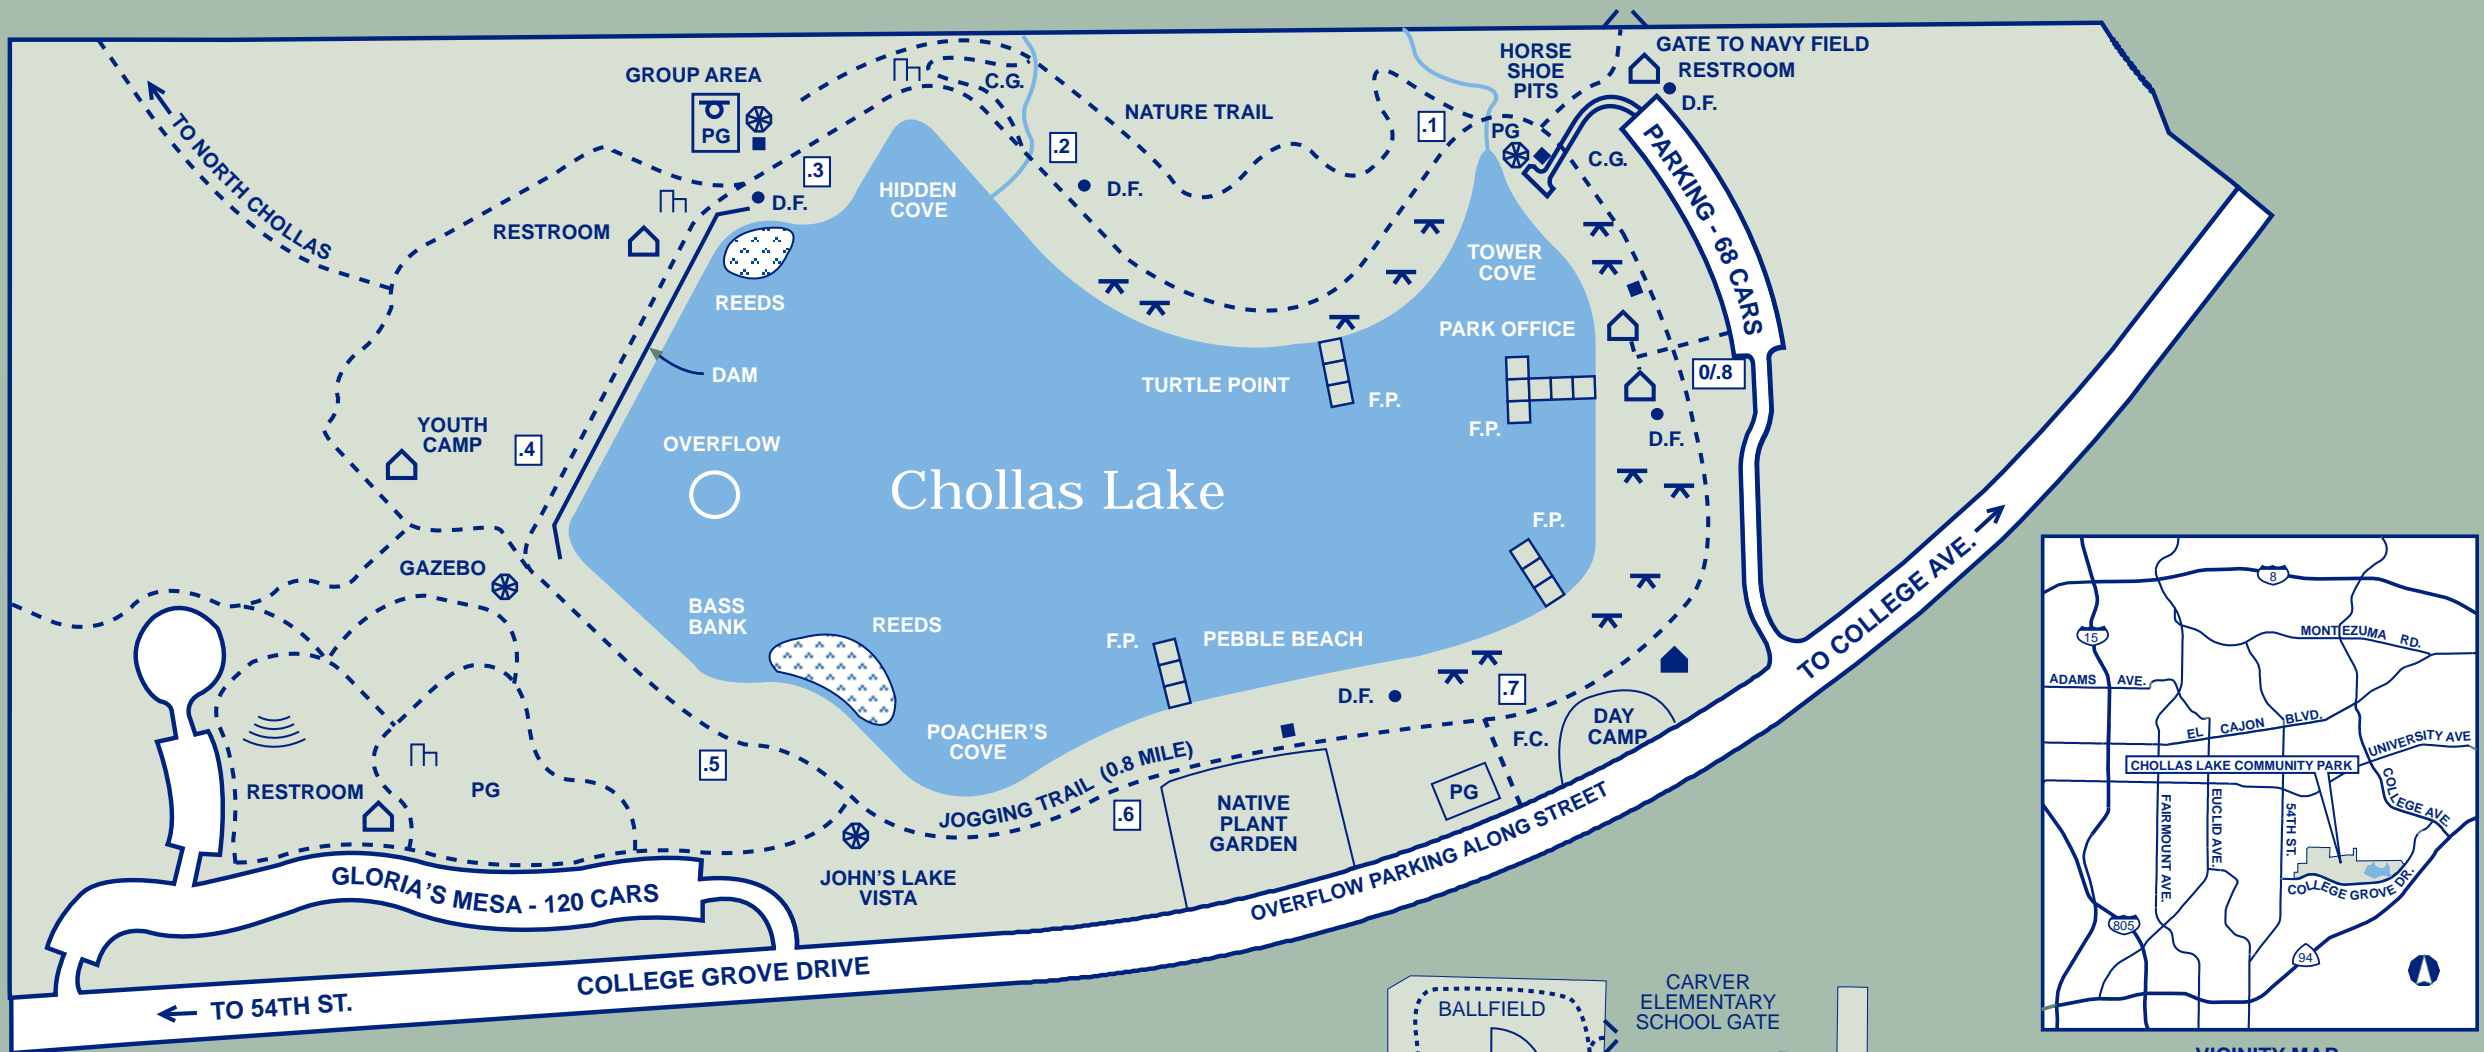

CHOLLAS LAKE PARK

- | | | | |
|------|-------------------|------|-------------------|
| -- | TRAIL | ☼ | PICNIC SHELTER |
| 🏠 | RANGER OFFICE | 📍 | MILE MARKER |
| 🍴 | PICNIC AREA | P.G. | PLAYGROUND |
| D.F. | DRINKING FOUNTAIN | F.P. | FISHING PIER |
| C.G. | CACTUS GARDEN | 🎵 | AMPHITHEATER |
| 🏠 | PARCOURSE STATION | 🏀 | BASKETBALL HOOP |
| F.C. | FISHING CLINIC | ■ | HOT COAL DISPOSAL |

SEE ENLARGEMENT ABOVE