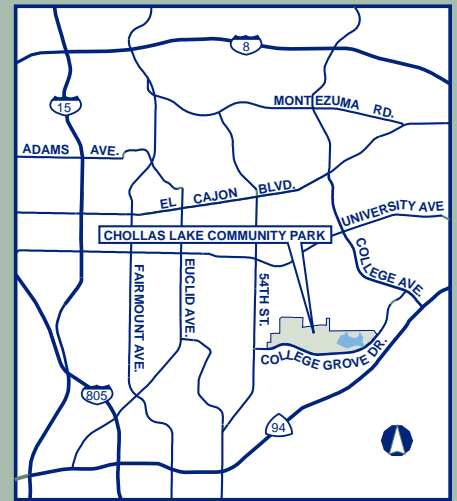

CHOLLAS LAKE PARK

- | | | | |
|------|-------------------|------|-------------------|
| -- | TRAIL | ☼ | PICNIC SHELTER |
| 🏠 | RANGER OFFICE | 📍 | MILE MARKER |
| 🍴 | PICNIC AREA | P.G. | PLAYGROUND |
| D.F. | DRINKING FOUNTAIN | F.P. | FISHING PIER |
| C.G. | CACTUS GARDEN | 🎵 | AMPHITHEATER |
| 🏠 | PARCOURSE STATION | 🏀 | BASKETBALL HOOP |
| F.C. | FISHING CLINIC | ■ | HOT COAL DISPOSAL |

SEE ENLARGEMENT ABOVE