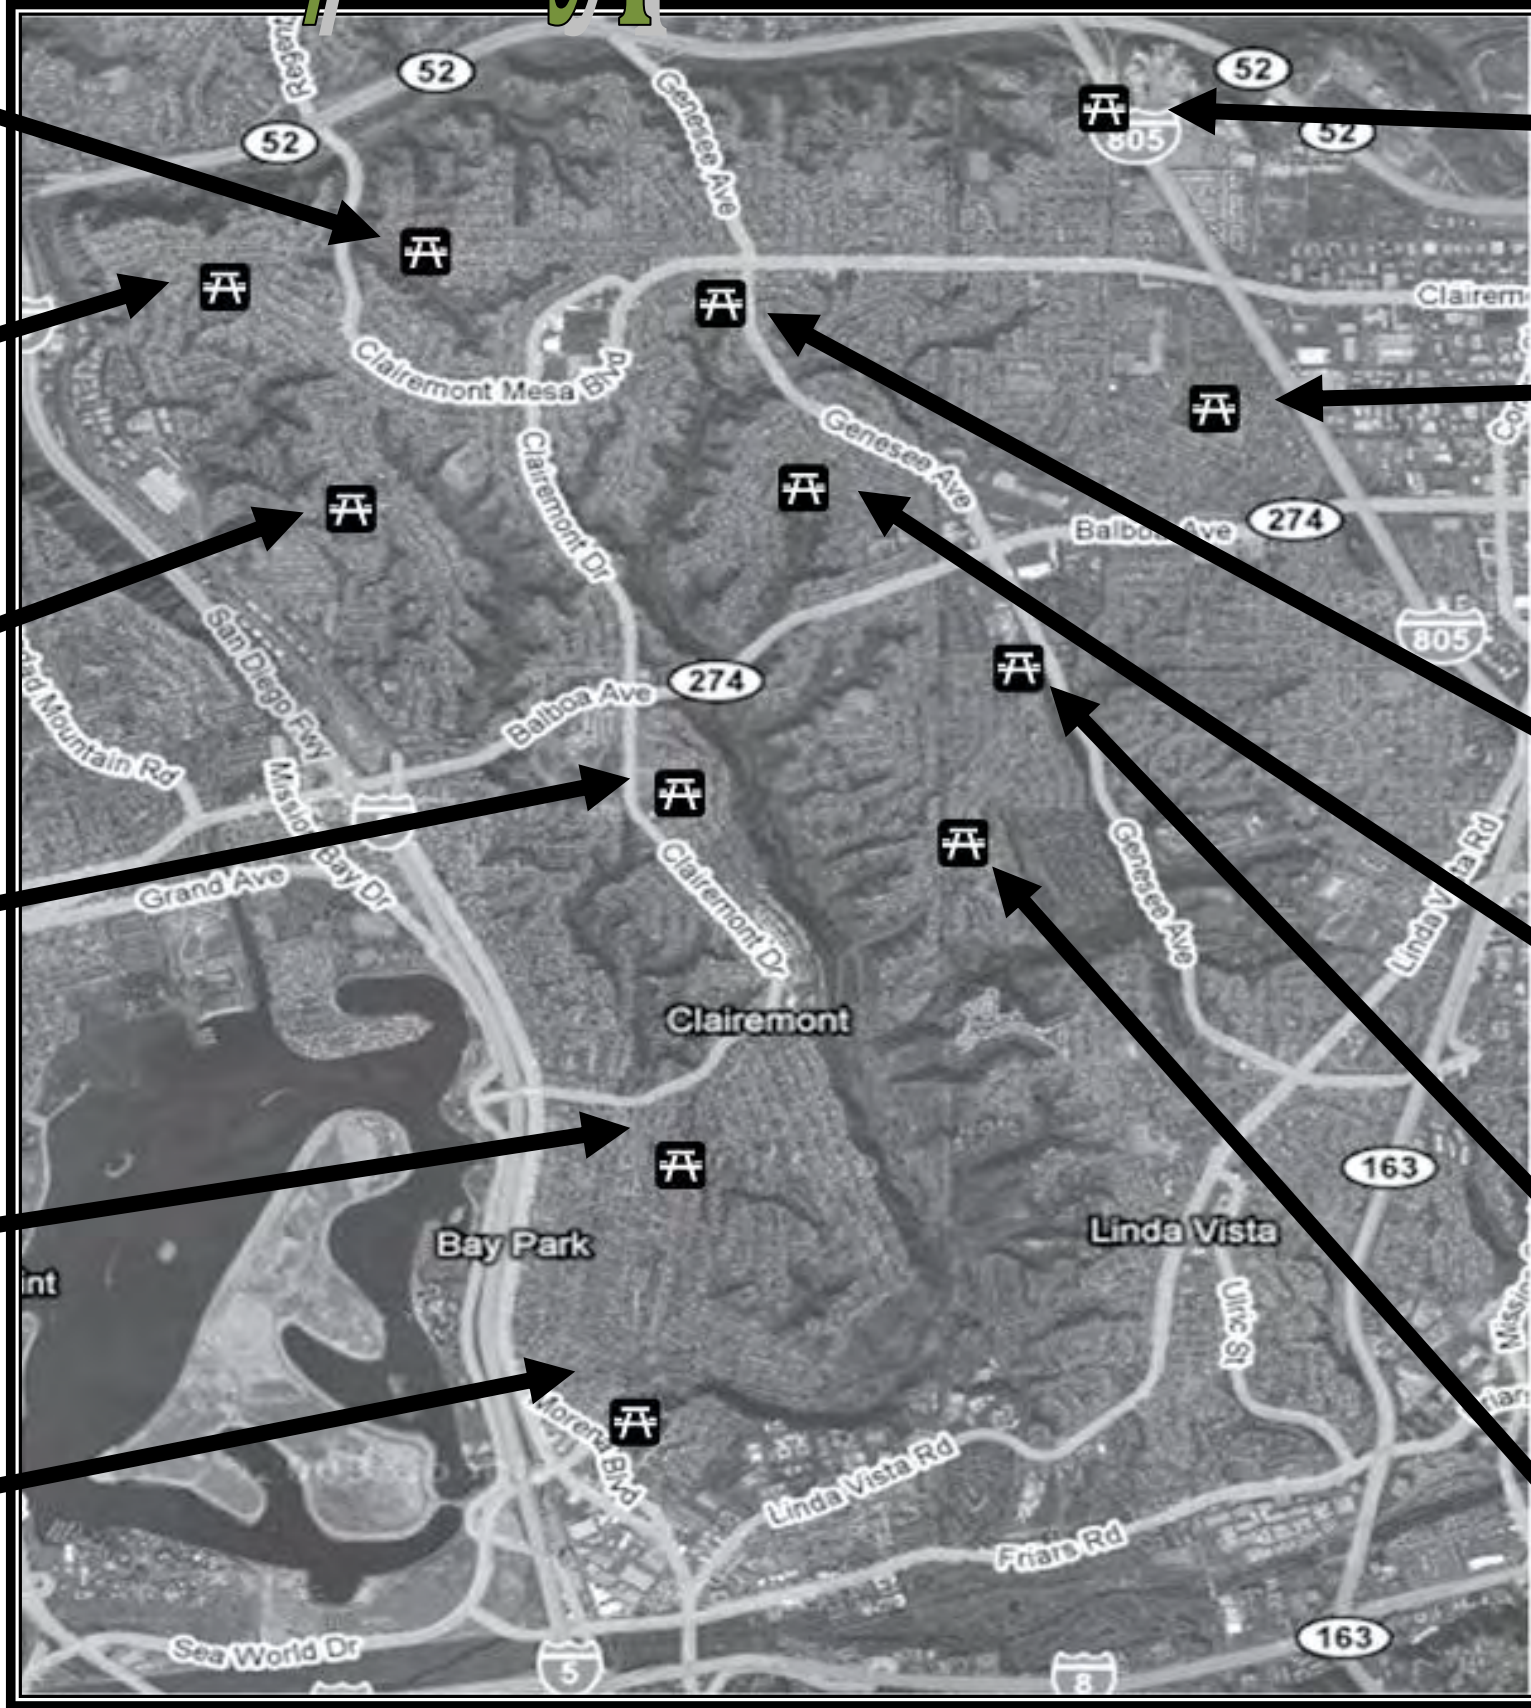

# Clairemont / Baypark Recreational Facilities

**Gershwin Park**  
 3549 Conrad Ave, SD, 92117 - 5.45 Acres  
**Alcohol Prohibited: 8:00pm – 8:00am**  
 (1) Basketball Court / (1) Tennis Court  
 No Restrooms / No Team Sports Allowed

**Alcott Elementary Joint Use**  
 4680 Hidalgo Ave, SD, 92117- 5.89 acres  
 Tot Lot Playground  
**Alcohol Prohibited: 24 Hour Ban**  
 No Restrooms

**Cadman Recreation Center**  
 4280 Avati Drive, SD, 92117 - 4.86 acres  
**RESERVATIONS – CALL 858-581-9929**  
 Tot Lot Playground / Restrooms  
**Alcohol Prohibited: 24 Hour Ban**  
 (1) Basketball Court / (1) Tennis Court  
 Fields: (3) Baseball Fields  
 (1) Multi Purpose Field  
 Off Leash Dog Area – **Limited Hours**

**MacDowell Park**  
 5183 Arvinels Way, SD, 92117 – 3.21 acres  
 Tot Lot Playground  
**Alcohol Prohibited: 8:00pm – 8:00am**  
 No Restrooms / No Team Sports Allowed

**Olive Grove Park**  
 6075 Printwood, SD, 92117 - 9.86 Acres  
**Alcohol Prohibited: 8:00pm – 8:00am**  
**No Astro Jumps or Groups of 75 or more**  
 All Team Sports must be played on athletic fields/courts  
 Tot Lot Playground / Comfort Station with Restrooms  
 Fields: (2) Baseball fields  
 Or (1) Multipurpose field  
 (2) Basketball Courts

**East Clairemont Athletic Fields**  
 3451 Mt. Acadia Blvd, SD, 92117 - 8.68 Acres  
**Alcohol Prohibited: 8:00pm – 8:00am**  
 Tot Lot Playground / Comfort Station with Restrooms  
 Fields: (3) Fields Girls Fastpitch on Dirt fields  
 (1) Field High-Tech High on Turfed infield