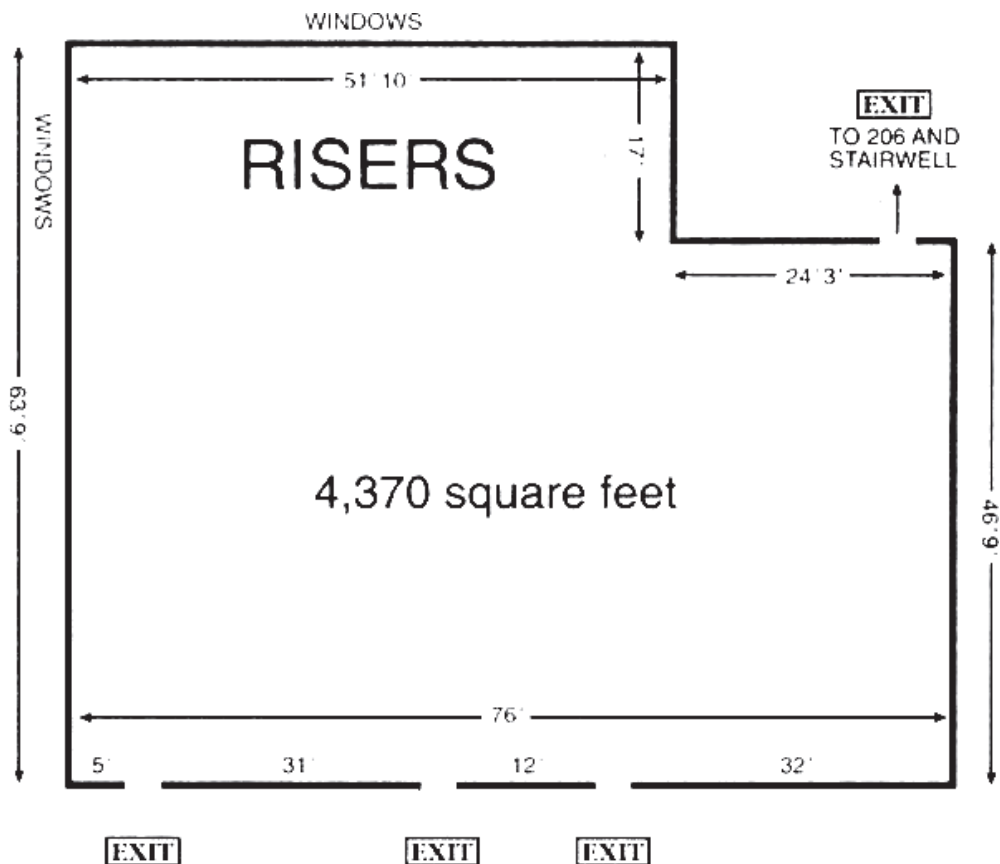

City of San Diego Park & Recreation Department
Balboa Park Meeting & Banquet Facilities
Casa del Prado – Room 207

CAPACITY: 210 dinner setup
280 theatre setup

TABLE CAPACITY: 35

This room has permanent risers which seat about 80 people.