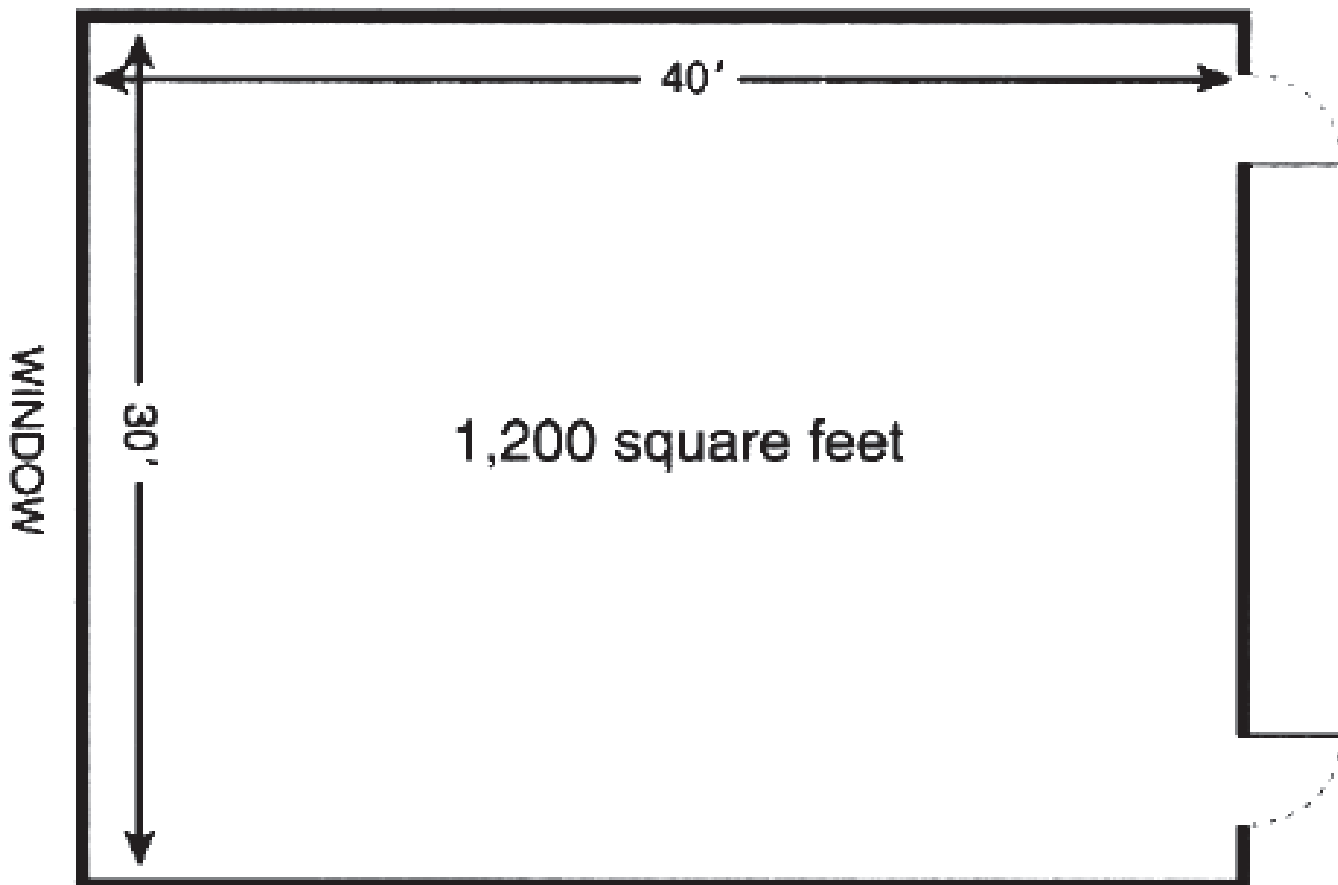

City of San Diego Park & Recreation Department
Balboa Park Meeting & Banquet Facilities
War Memorial Building – Room 2

CAPACITY: 48 dinner setup
75 theatre setup

TABLE CAPACITY: 8

Food and drink allowed.