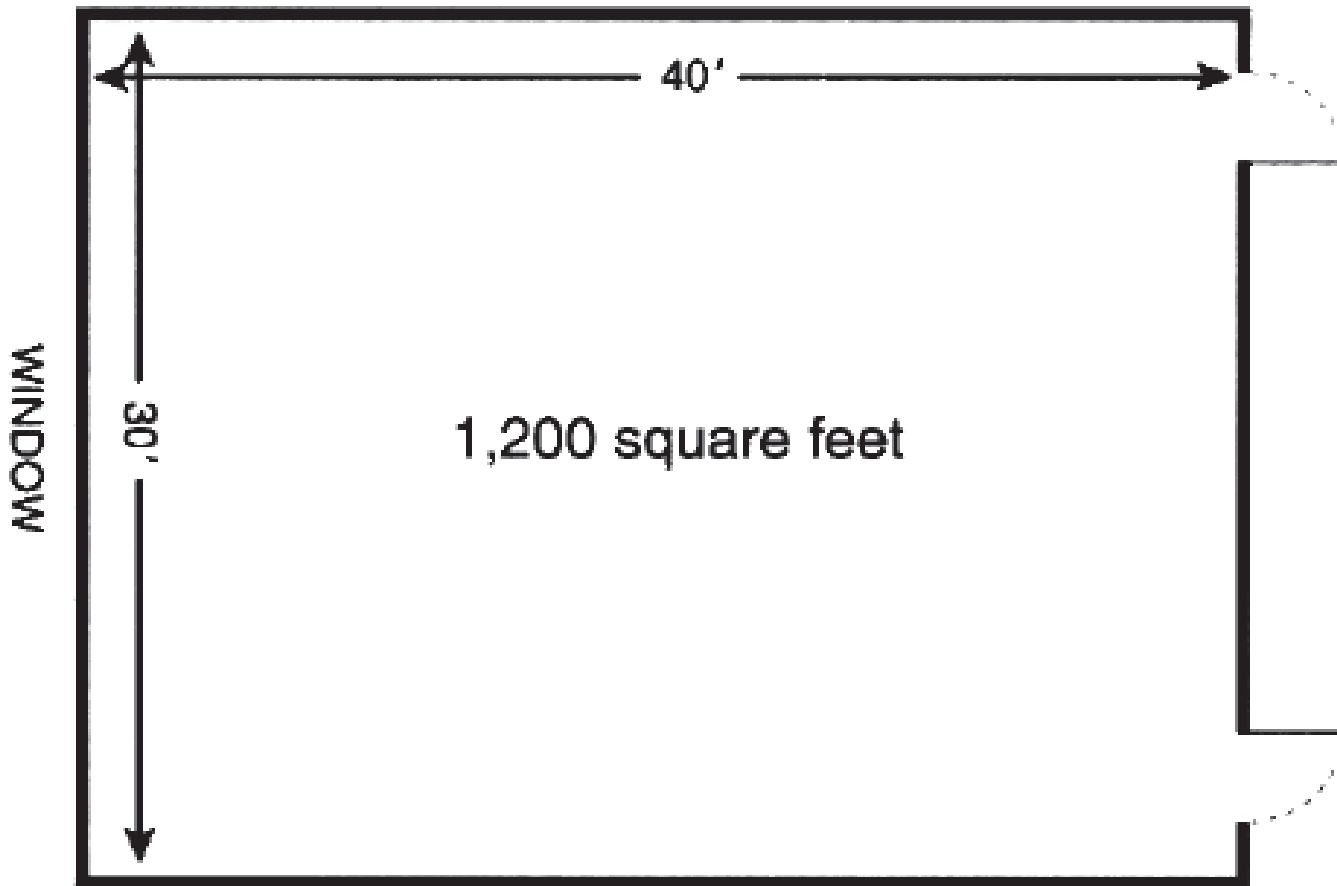

City of San Diego Park & Recreation Department
Balboa Park Meeting & Banquet Facilities
War Memorial Building – Room 3

CAPACITY: 48 dinner setup
75 theatre setup

TABLE CAPACITY: 8

Food and drink allowed.