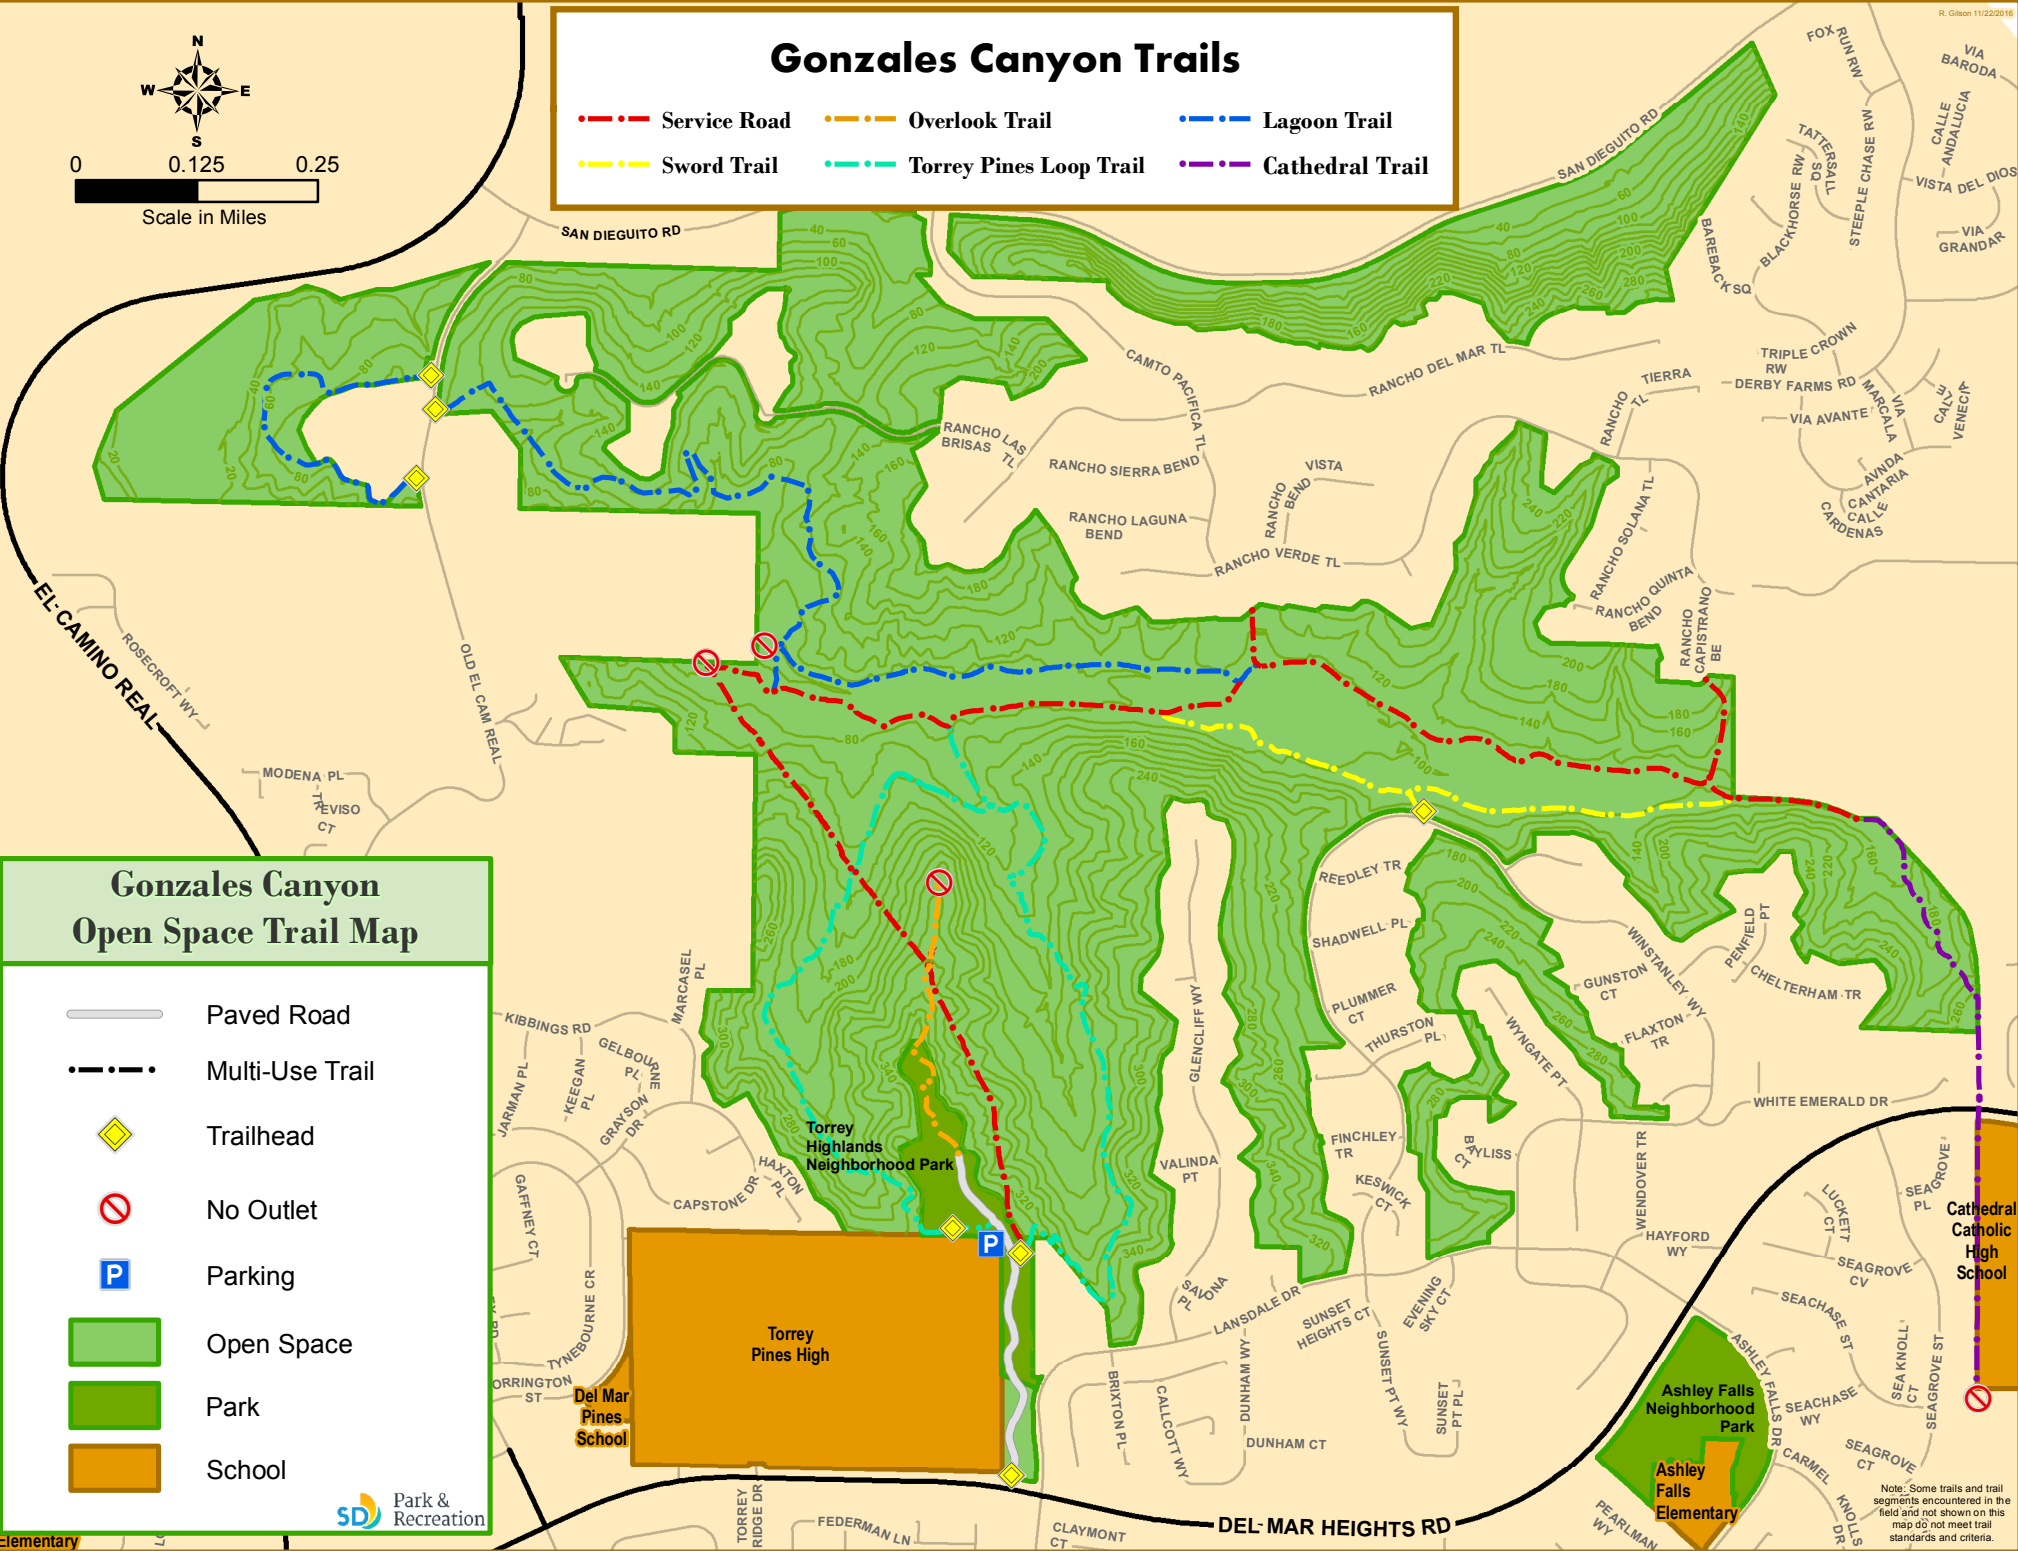

Gonzales Canyon Trails

- Service Road
- Overlook Trail
- Lagoon Trail
- Sword Trail
- Torrey Pines Loop Trail
- Cathedral Trail

0 0.125 0.25
Scale in Miles

Gonzales Canyon Open Space Trail Map

- Paved Road
- Multi-Use Trail
- Trailhead
- No Outlet
- Parking
- Open Space
- Park
- School