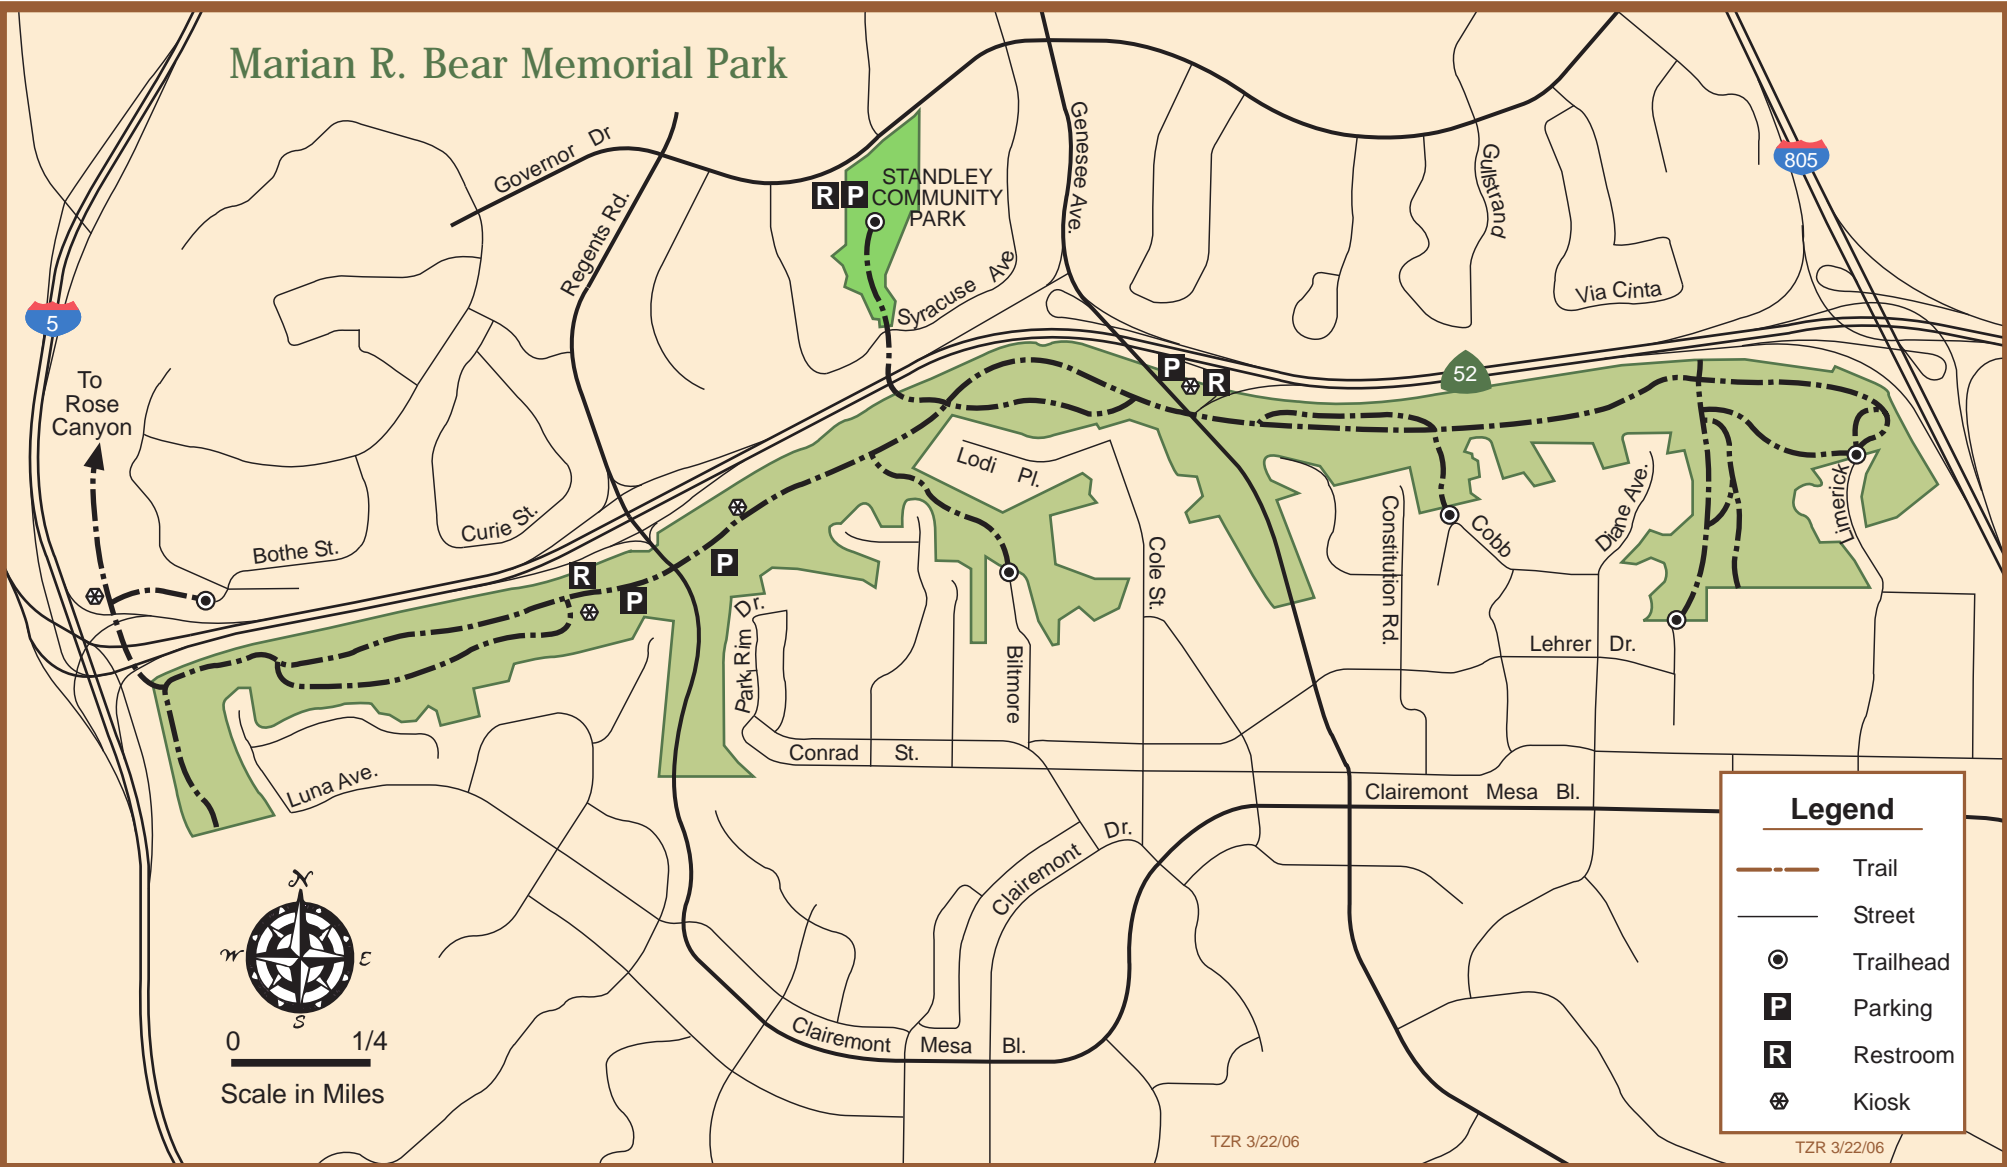

Marian R. Bear Memorial Park

Legend	
	Trail
	Street
	Trailhead
	Parking
	Restroom
	Kiosk

TZR 3/22/06

TZR 3/22/06