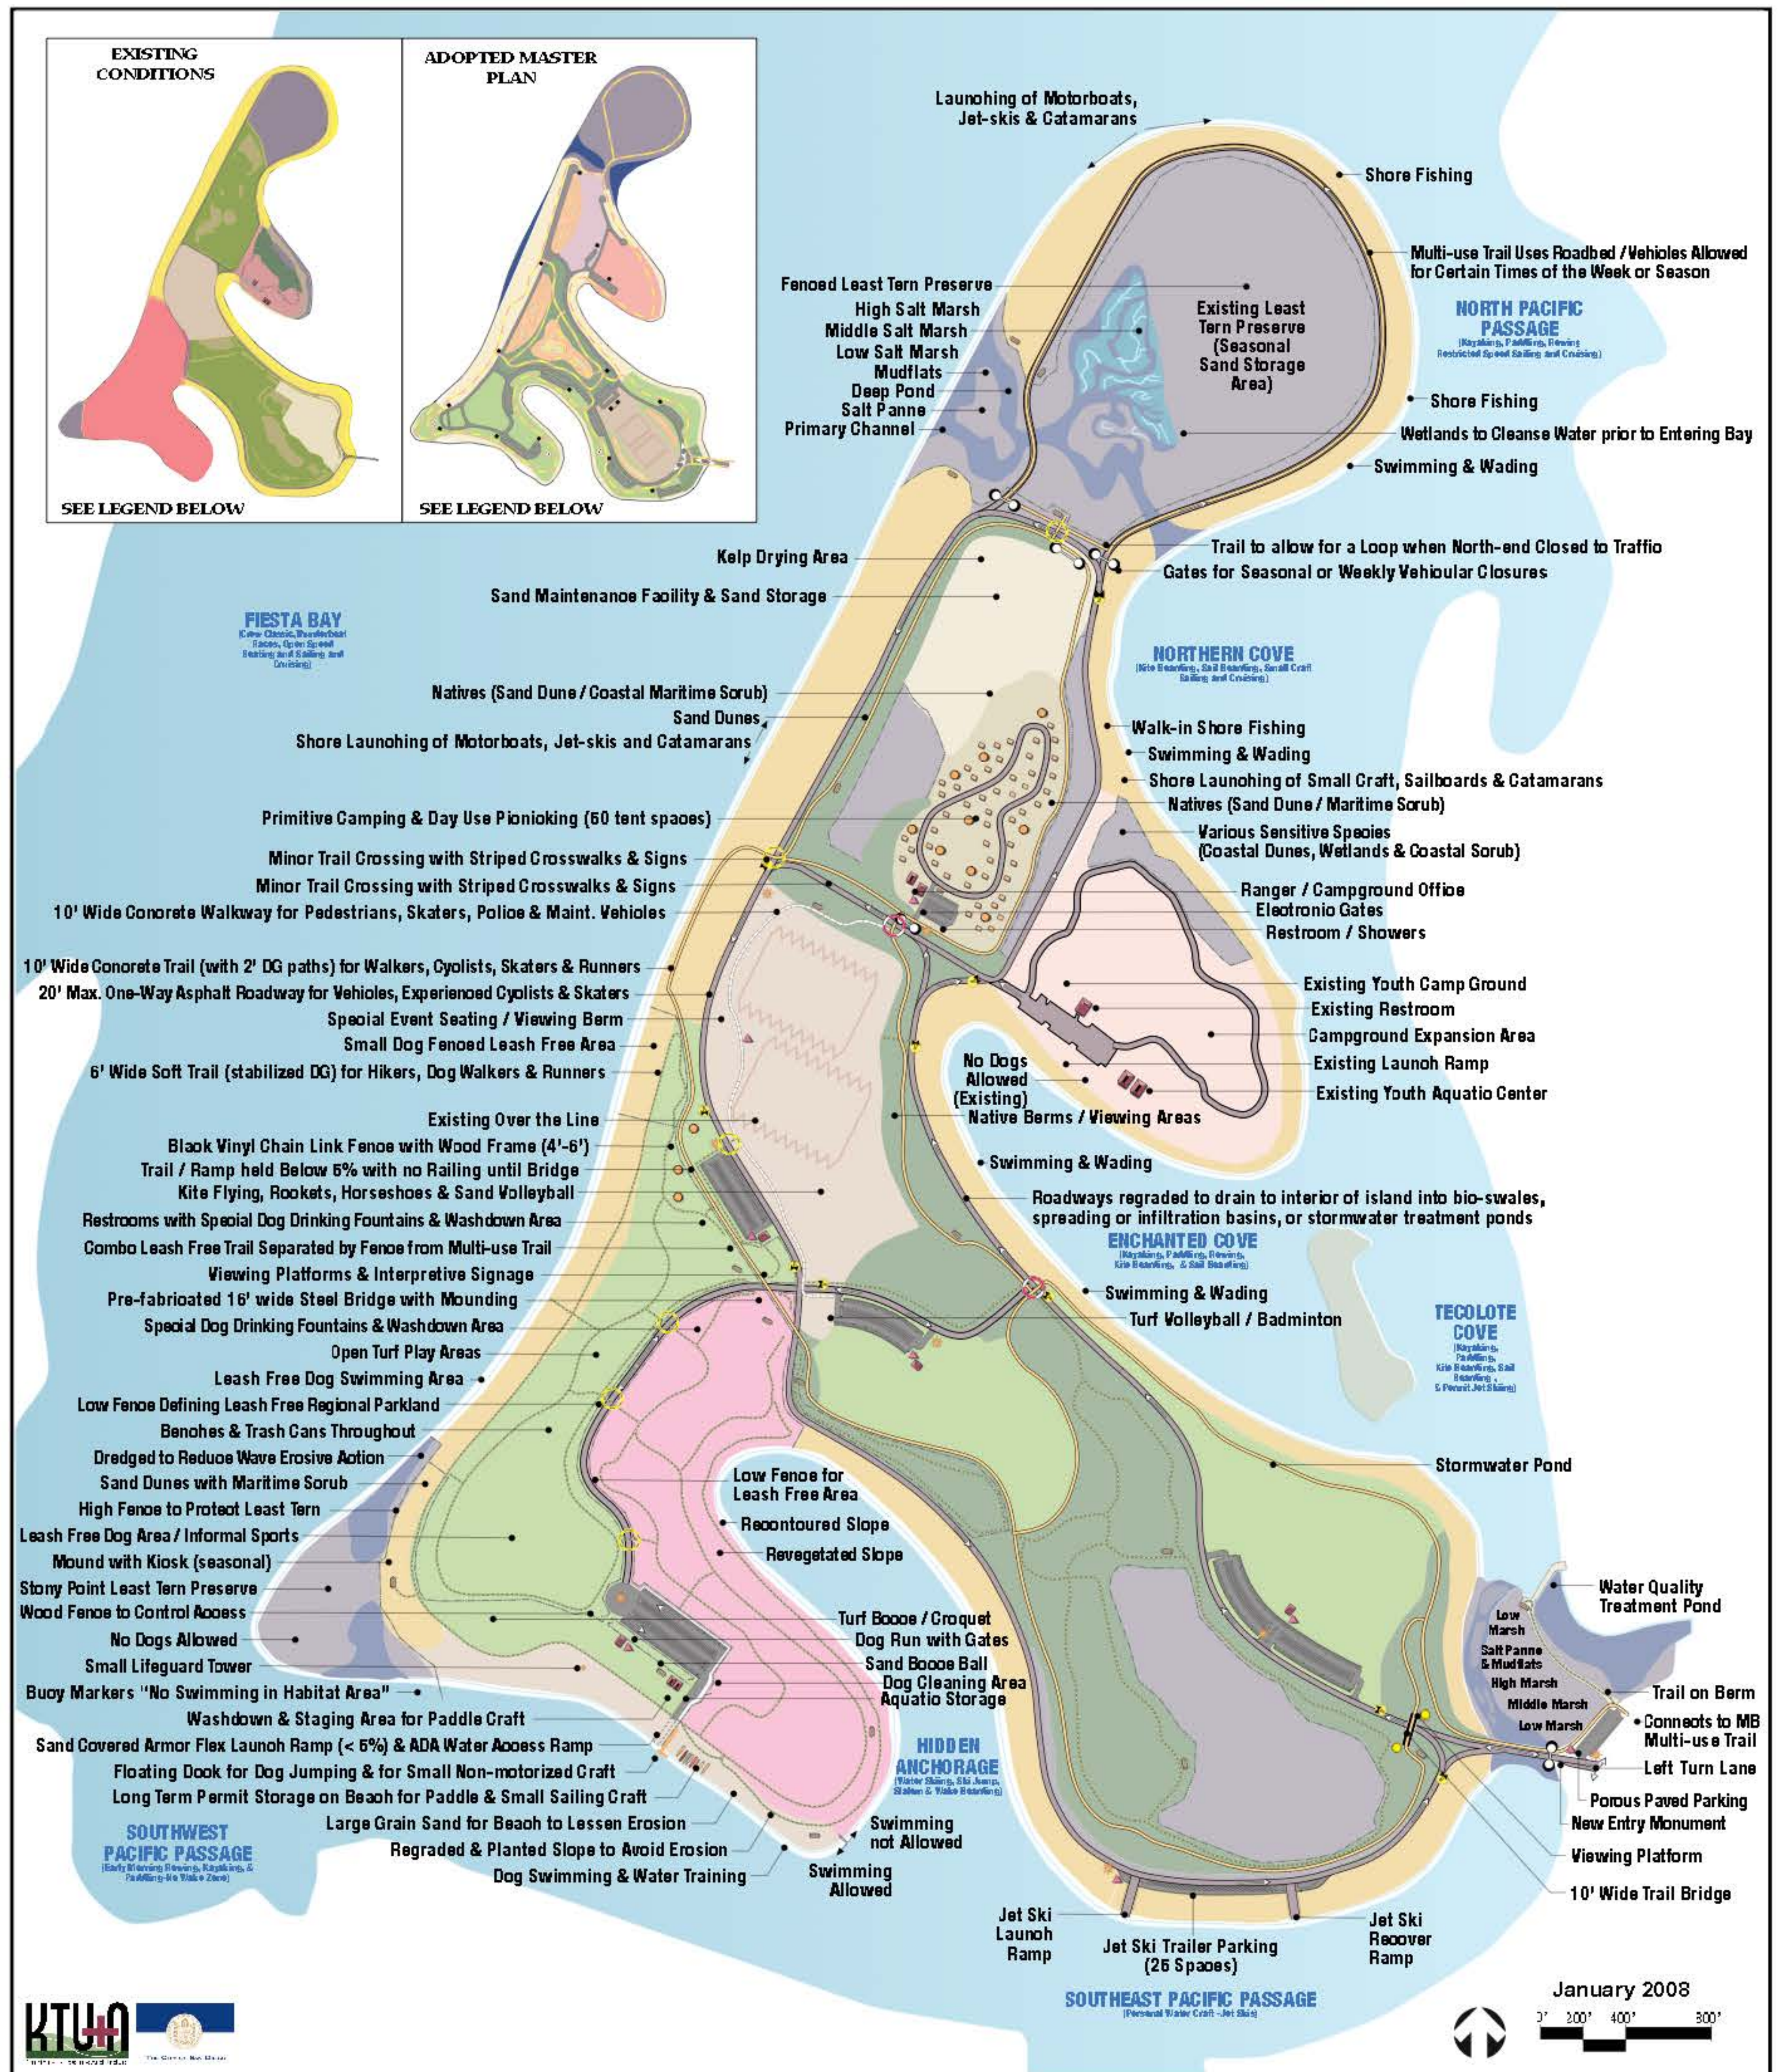

FIESTA ISLAND PARK PRECISE PLAN

General Development Plan: Reduced Intensity (Version 4h)

LEGEND

- Regional Park** (Open Turf Play / Playgrounds / Picnic / Informal Play Field Use / Restrooms / Dog Use Varies)
- Natural Recreation Area** (Native Vegetation / Dunes / Multi-use Trails / Picnic / Restrooms / Leash Free Dog Walking)
- Sand Management Area** (Sand Storage / Sand Resource Cleaning / Sand Recycling / Leash Free Dog Walking)
- Shoreline Park** (Beach / RV Day Use / Shore Launching / Fishing / Fire Rings / Car Picnicking & Parking / Leash Free Dog Walking)
- Primitive Camping Area** (Native Vegetation / Tent Camping / Day Use Picnic / Restrooms / Leashed Dog Walking)
- Existing & Expanded Youth Camping** (Youth Camping / Picnic / Aquatic Activities / Trails / Group Meeting / No Dogs)
- Habitat Areas** (Native Vegetation / Dunes / Least Tern Habitat / Wetlands / Eelgrass / Dredged Areas / No Dogs)
- Sand Recreation Areas** (Sand Dunes / Volleyball / OTL / Open Play / Picnic / Leash Free Dog Walking)
- Primary Fenced Leash Free Dog Area** (All other Areas are Unfenced Leash Free Except where noted above)
- Sand Dunes** (Native Dune Habitat)
- Landform Mounds** (Turf or Native Plantings)
- Stormwater Ponds**
- Bio-swales** (Treats surface runoff using native plant materials)
- Directional Signage Needed**
- Information / Location Signage / Monuments**
- Major Trail Crossing** (Trail Stop Signs, Crosswalks, Warning Signage, "Cross Traffic Does Not Stop" & "Ped Crossing Ahead")
- Minor Trail Crossing** (Signage and Crosswalks)
- Pavement** (Parking / Roadways)
- Paths** (10' Wide Hard Surface Multi-purpose Trail for: Cycling / Skating / Walking / Running)
- Walks** (10' Wide Concrete Walk for: Skating / Walking / Running)
- Trails** (6' Wide Soft Trail for: Hiking / Equestrian / Running)
- Playground** (Tot-Lot / Kids Playground)
- Restroom**
- Special Purpose Bldg.**
- Group Picnic Structure**
- Small Shelter**
- Fence** (Black Chain & Wood)
- Gate** (Manual & Electronic)
- Kiosk**
- Floating Dock**
- Viewing Platform**
- Oaks**
- Sycamores**
- Willows**
- Cottonwoods**
- Torrey Pines**
- Metrosideros** (New Zealand Tree)