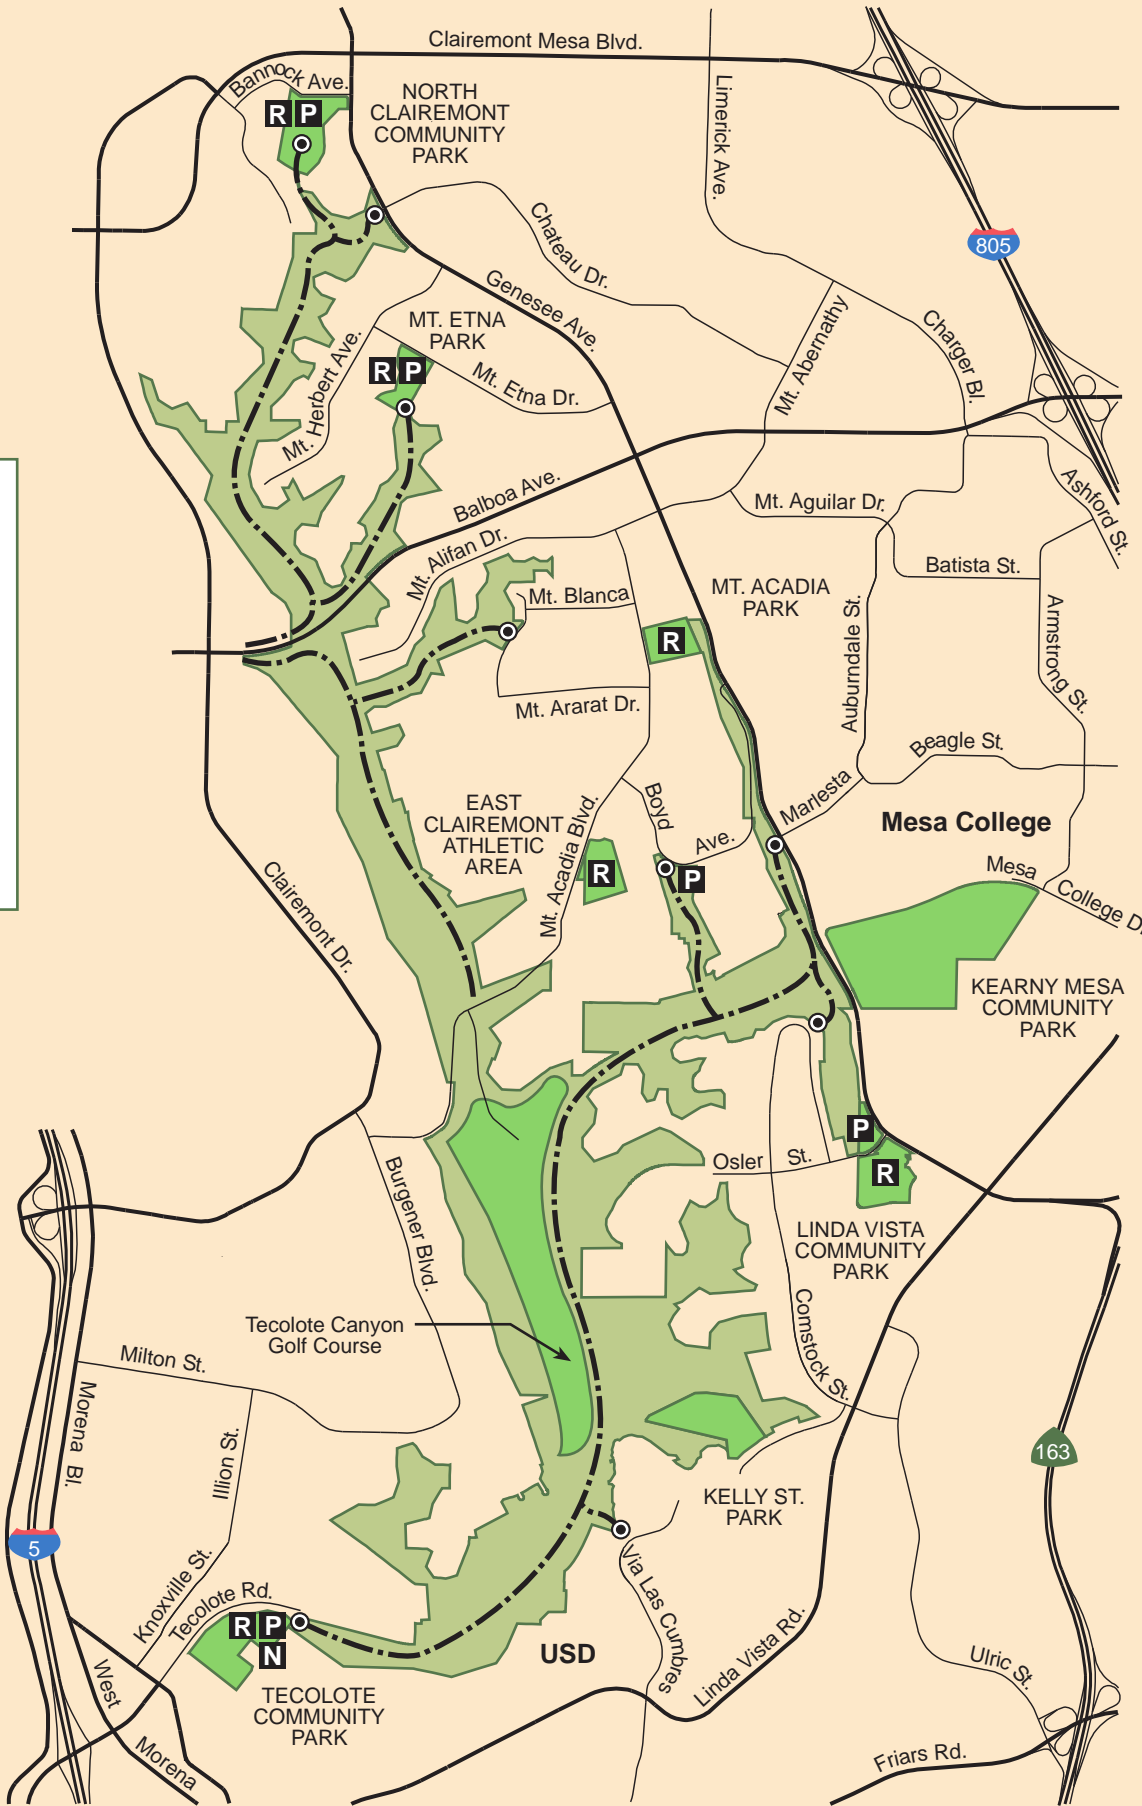

Tecolote Canyon Natural Park

Legend

-  Trail
-  Street
-  Trailhead
-  Parking
-  Restroom
-  Nature Center
-  Kiosk

← To Mission Bay Park