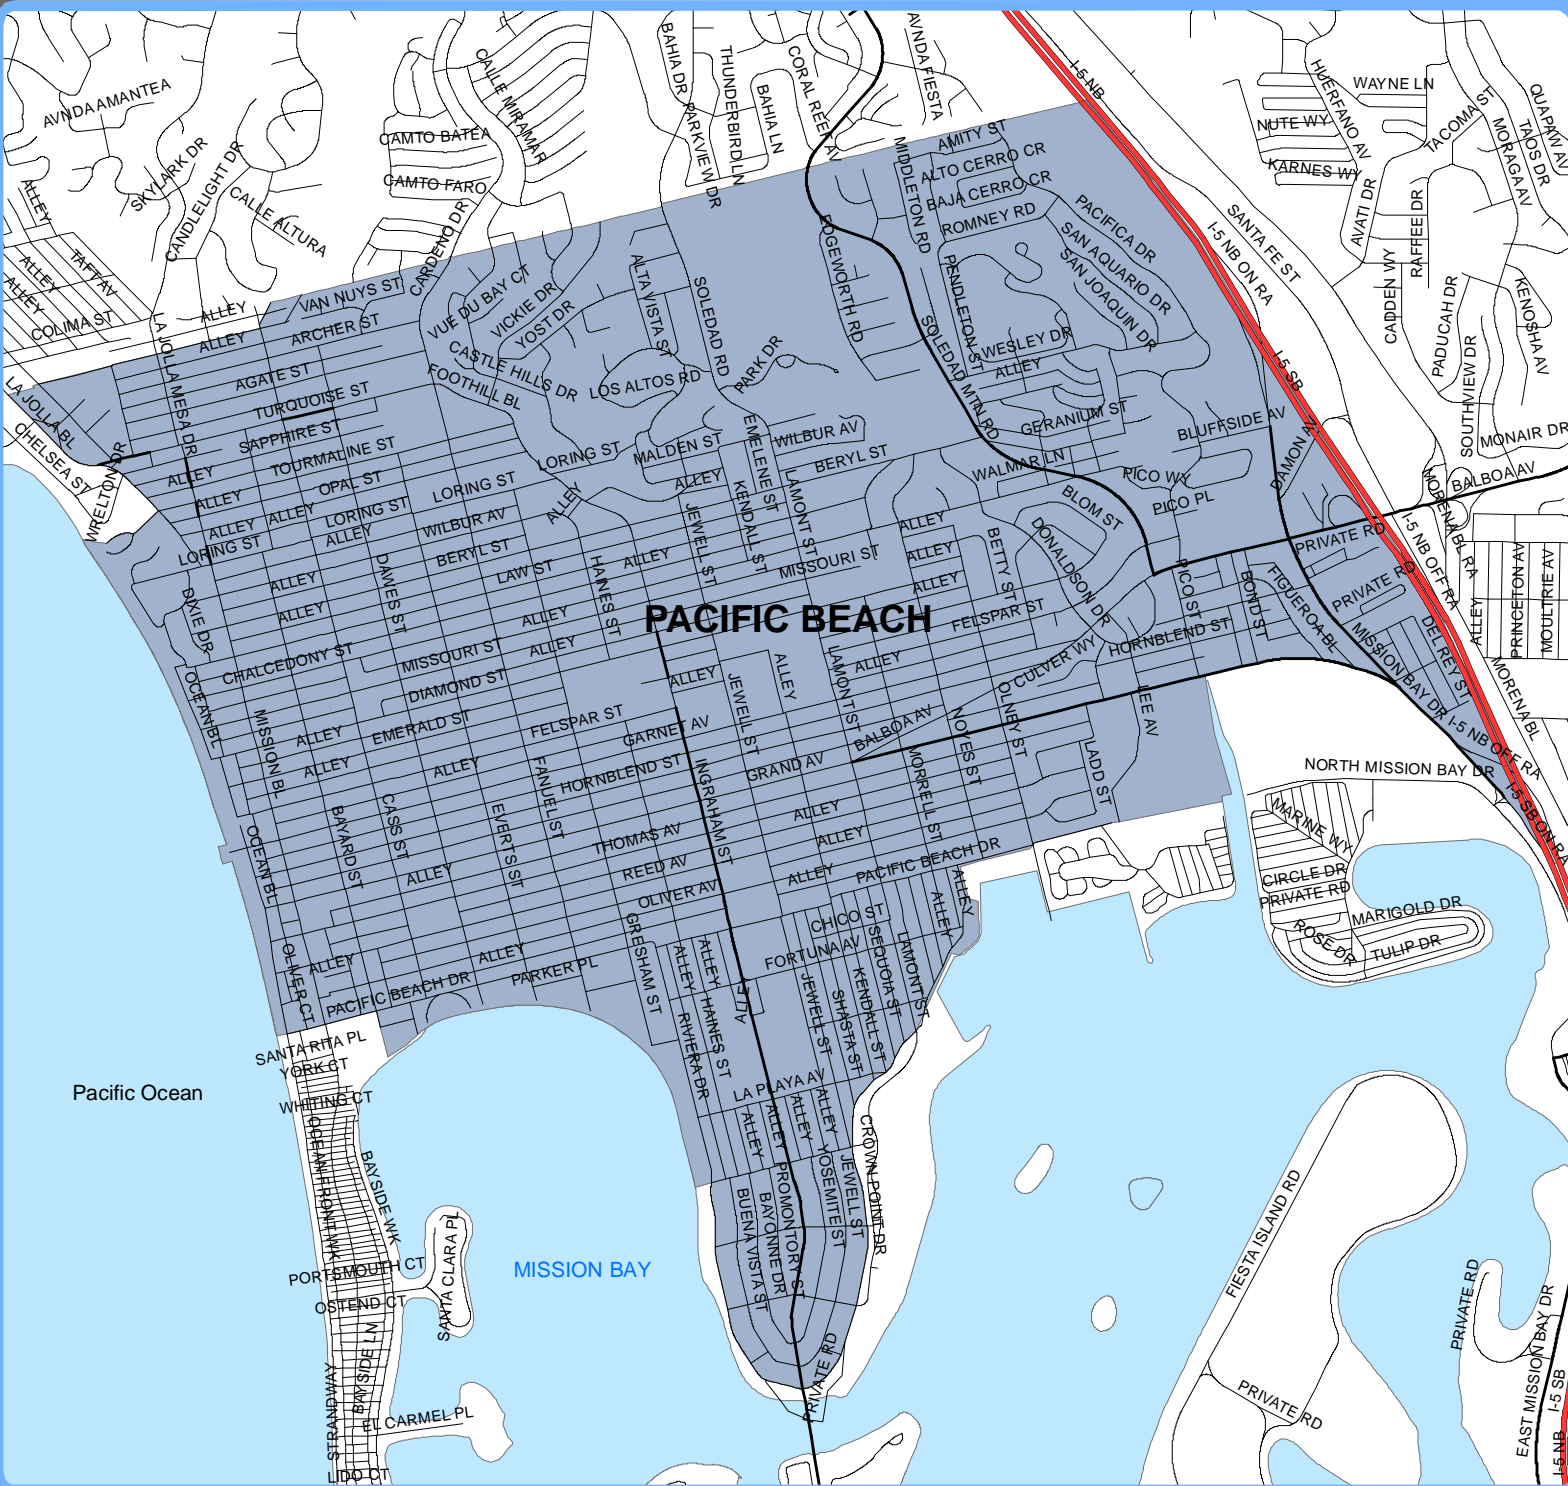

# City of San Diego Pacific Beach Community Parking District

- Freeway
- Highways
- Major Roads
- Roads
- Water Bodies
- PACIFIC BEACH

## SanGIS

*We Have San Diego Covered!*

Map made exclusively for our client by the  
**San Diego Geographic Information Source**  
 5469 Kearny Villa Road, Suite 102  
 San Diego, CA 92123  
 (858) 874-7000  
[www.sangis.org](http://www.sangis.org)

Plot Date: 08/08/08