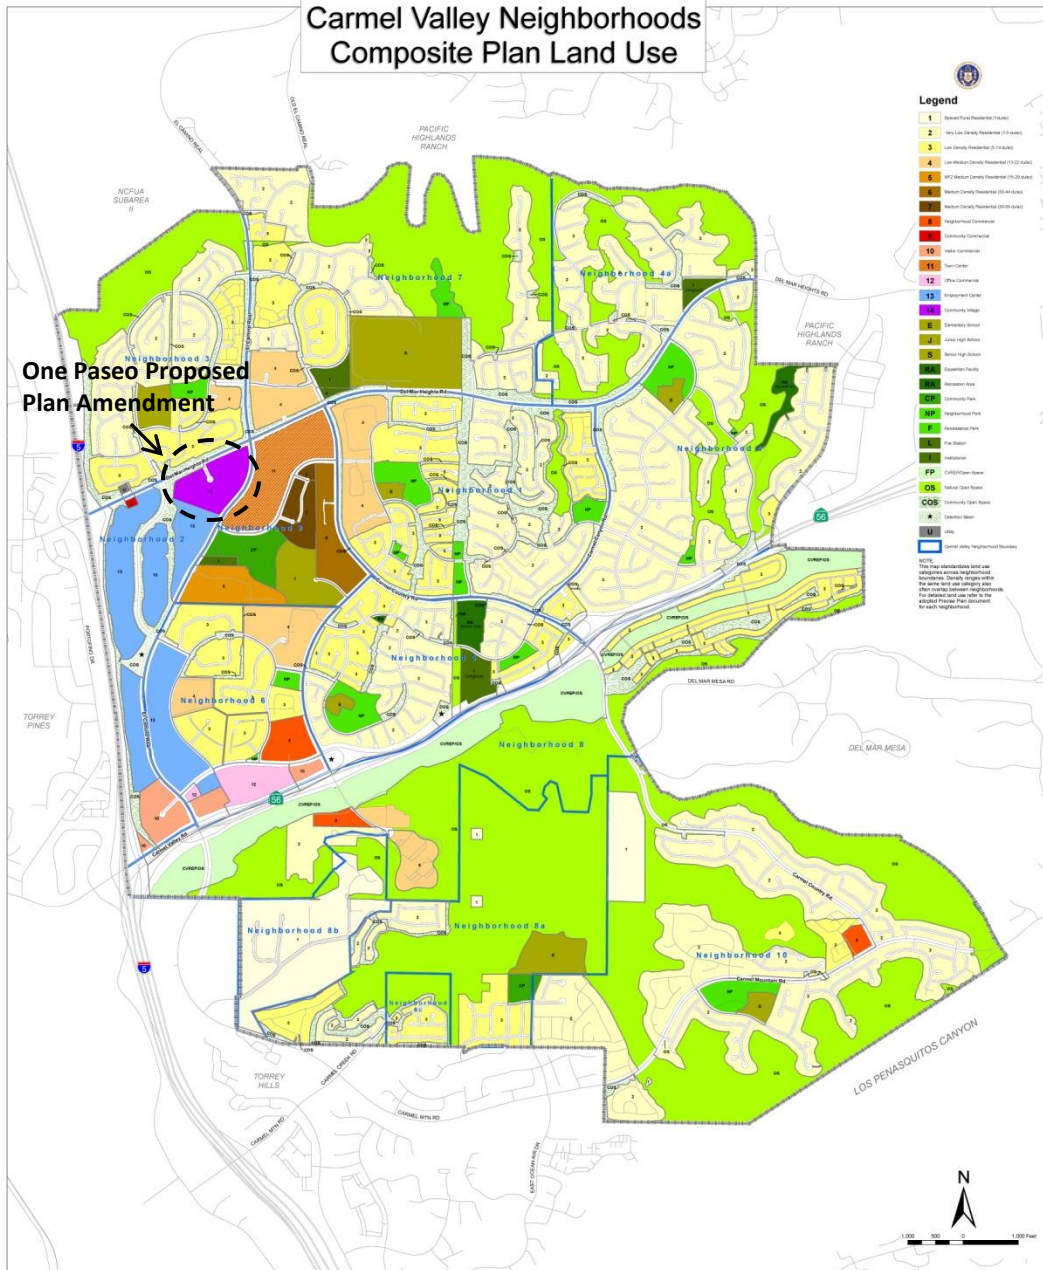

Carmel Valley Neighborhoods Composite Plan Land Use

**One Paseo Proposed
Plan Amendment**

Legend