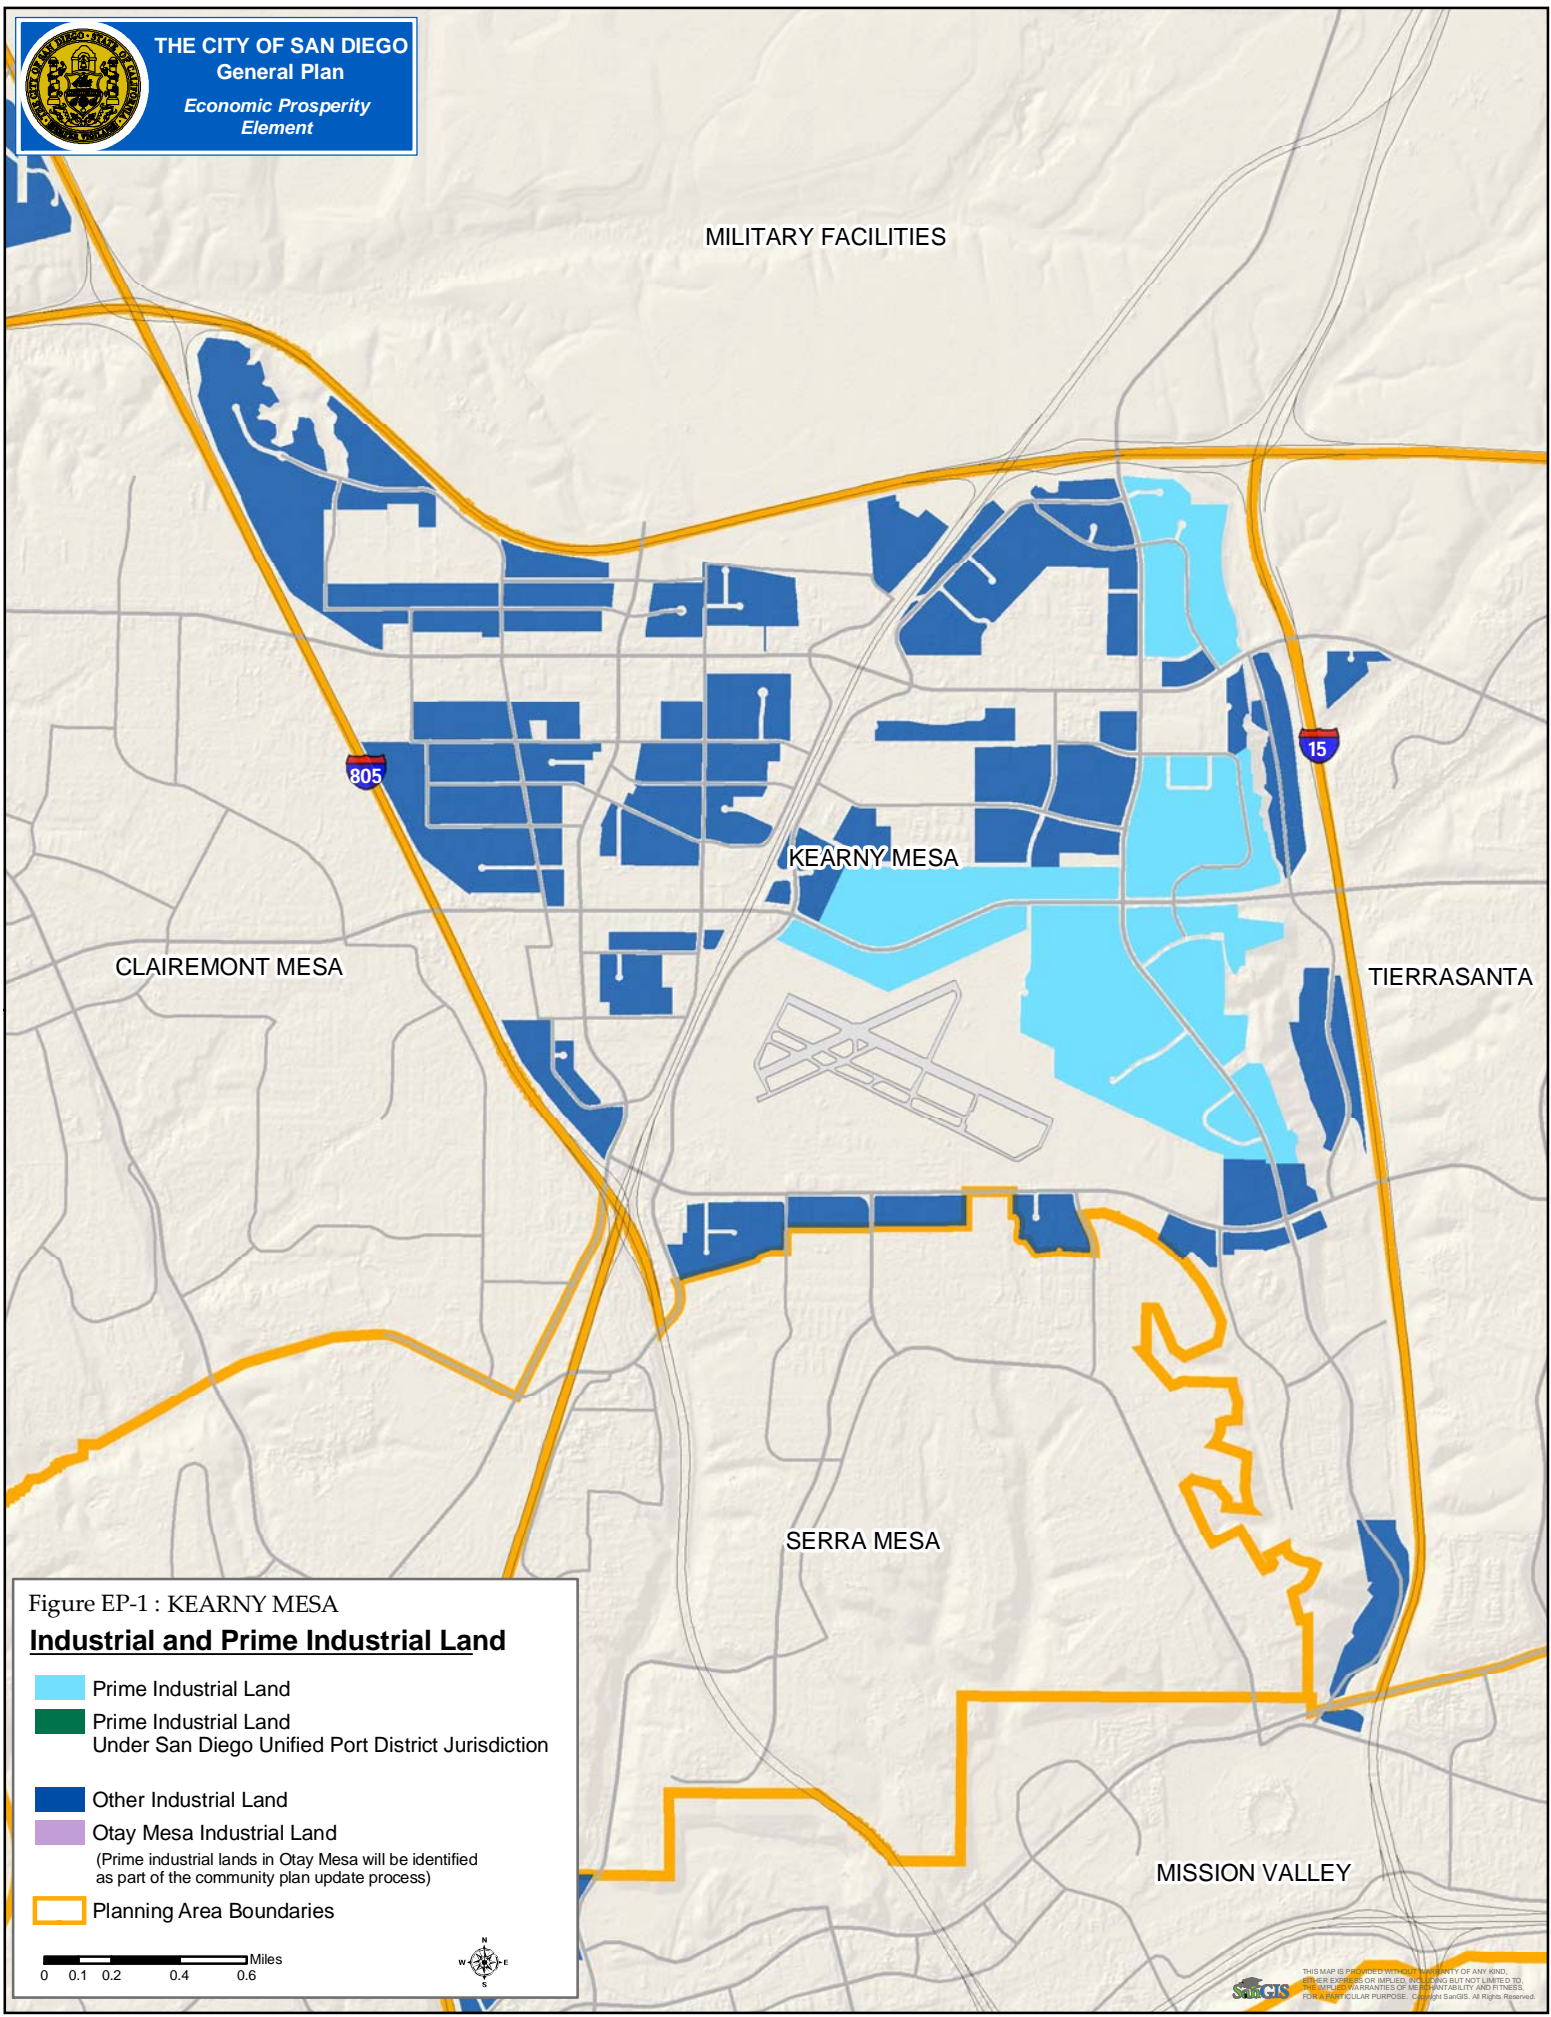

MILITARY FACILITIES

CLAIREMONT MESA

KEARNY MESA

TIERRASANTA

SERRA MESA

MISSION VALLEY

Figure EP-1 : KEARNY MESA
Industrial and Prime Industrial Land

- Prime Industrial Land
- Prime Industrial Land Under San Diego Unified Port District Jurisdiction
- Other Industrial Land
- Otay Mesa Industrial Land
 (Prime industrial lands in Otay Mesa will be identified as part of the community plan update process)
- Planning Area Boundaries

0 0.1 0.2 0.4 0.6 Miles