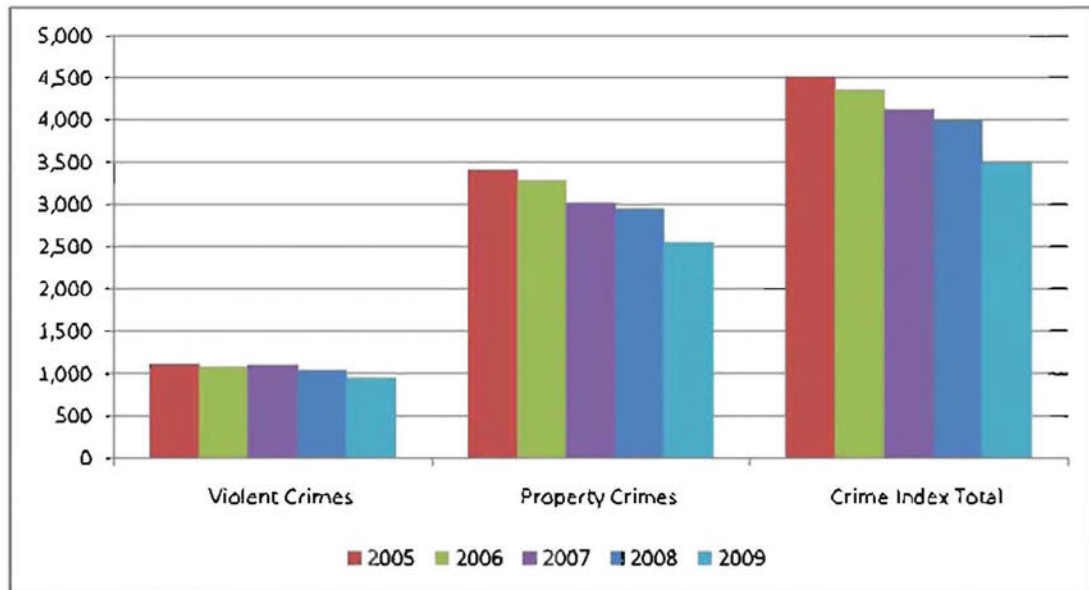

**Council District 4
Crimes by Type & Year
2005 through 2009**

Crime Type	2005	2006	2007	2008	2009
Murder	22	20	20	21	11
Rape	43	39	33	44	41
Robbery	224	252	266	269	247
Aggravated Assault	819	769	785	709	647
Violent Crimes	1,108	1,080	1,104	1,043	946
Residential Burglary	555	575	485	696	670
Commercial Burglary	190	198	158	180	104
Larceny	1,328	1,106	1,076	1,065	962
Motor Vehicle Theft	1,332	1,404	1,305	1,004	812
Property Crimes	3,405	3,283	3,024	2,945	2,548
Crime Index Total	4,513	4,363	4,128	3,988	3,494
Car Prowls	670	558	519	488	476