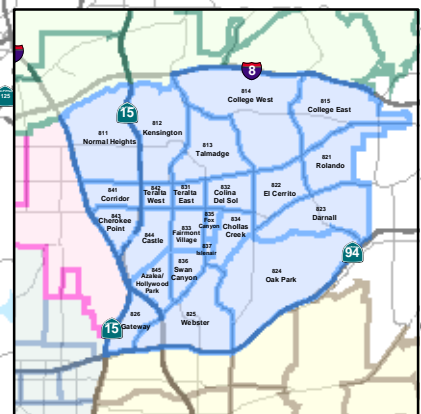

CITY OF SAN DIEGO

Neighborhoods

Divisions

- Northern
- Northeastern
- Eastern
- Southeastern
- Central
- Western
- Southern
- Mid City

0 0.5 1 2 3 4 Miles

See Central Division Detail Map

See Mid City Division Detail Map

San Diego Police Department
Crime Analysis Unit
February 7, 2003