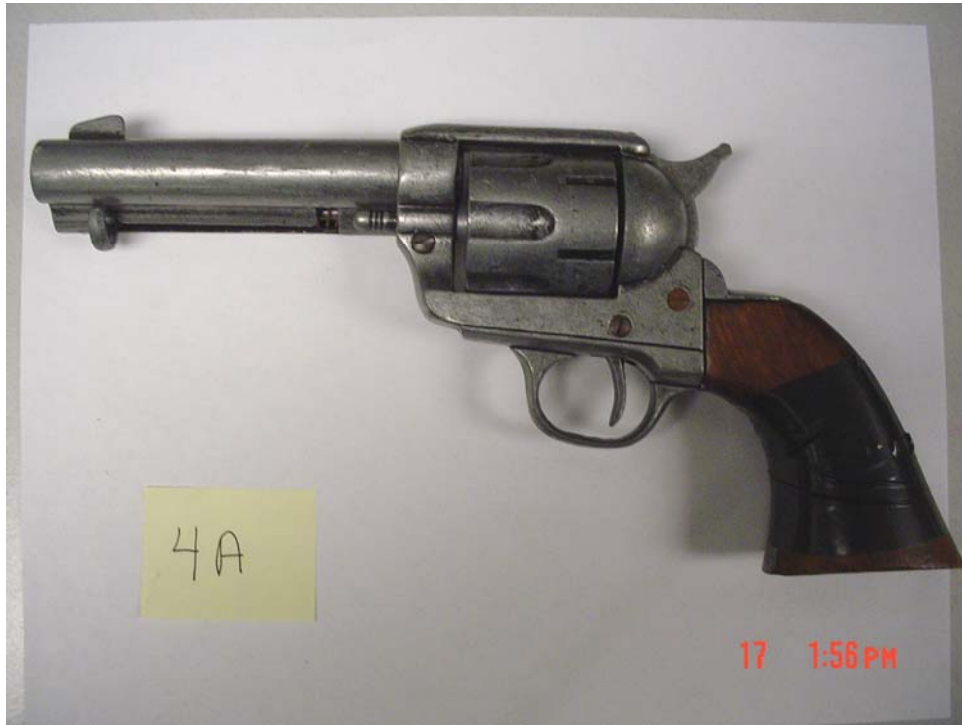

**San Diego Police Department
Firearms: Real vs. Replica?**

Beretta 92

Real: 1B

SigSauer P226

Real: 2A

UZI

Real: 3A

US 45 Caliber Revolver

Real: 4B

Colt Python 357

Real: 5A

38 Cal Revolver RG

Real: 6B

Morita Model B

Real: 7A

Walther 380