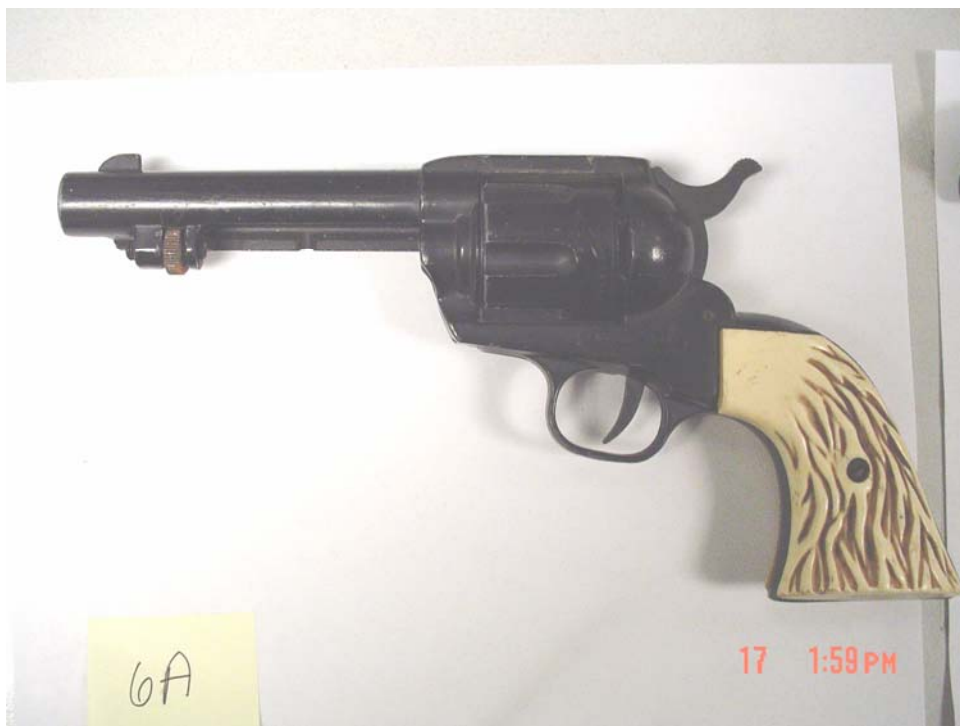

**San Diego Police Department
Firearms: Real vs. Replica?**

Beretta 92

Real: 1B

SigSauer P226

Real: 2A

UZI

Real: 3A

US 45 Caliber Revolver

Real: 4B

Colt Python 357

Real: 5A

38 Cal Revolver RG

Real: 6B

Morita Model B

Real: 7A

Walther 380