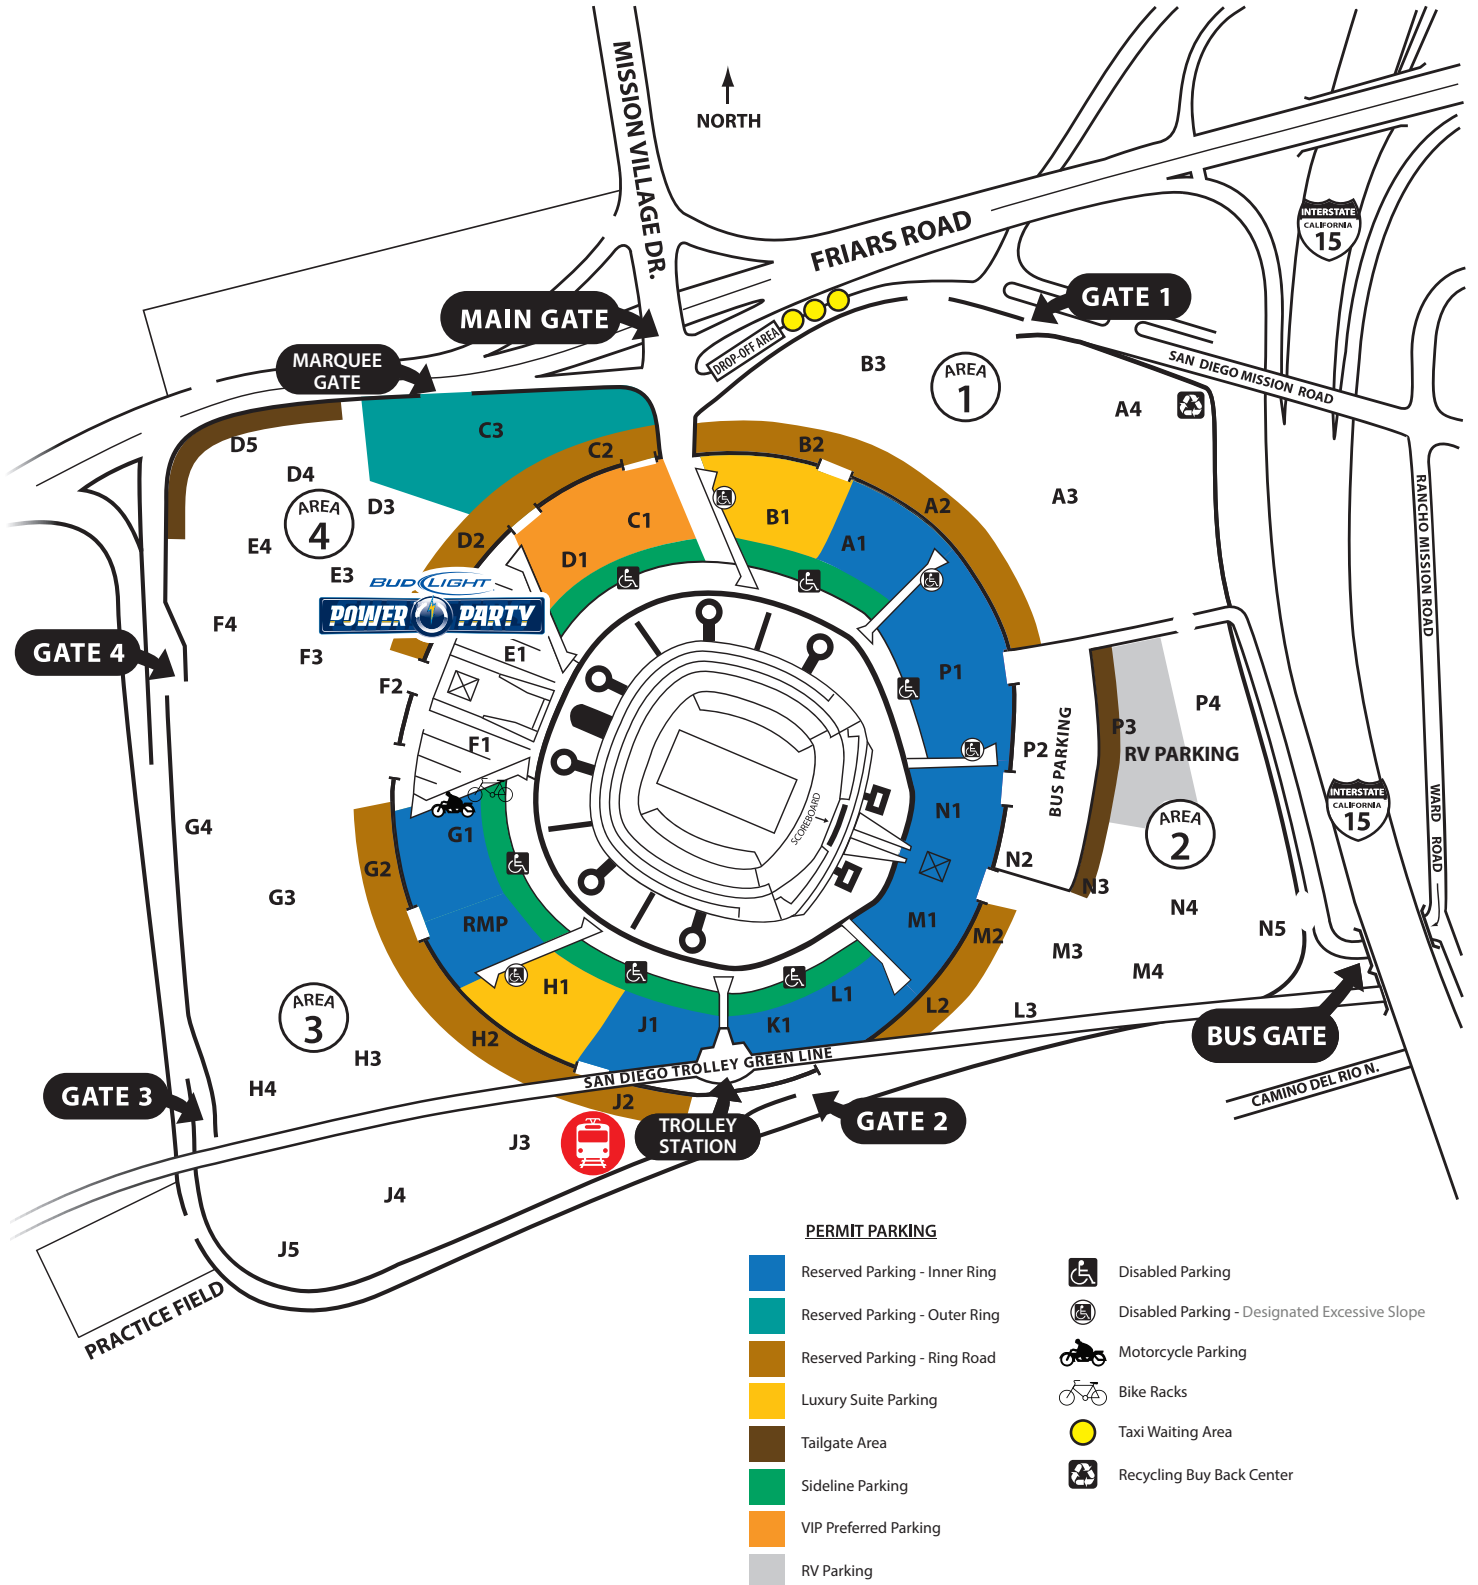

# QUALCOMM STADIUM PARKING LOT

- PERMIT PARKING**
- Reserved Parking - Inner Ring
  - Reserved Parking - Outer Ring
  - Reserved Parking - Ring Road
  - Luxury Suite Parking
  - Tailgate Area
  - Sideline Parking
  - VIP Preferred Parking
  - RV Parking
- Disabled Parking
  - Disabled Parking - Designated Excessive Slope
  - Motorcycle Parking
  - Bike Racks
  - Taxi Waiting Area
  - Recycling Buy Back Center