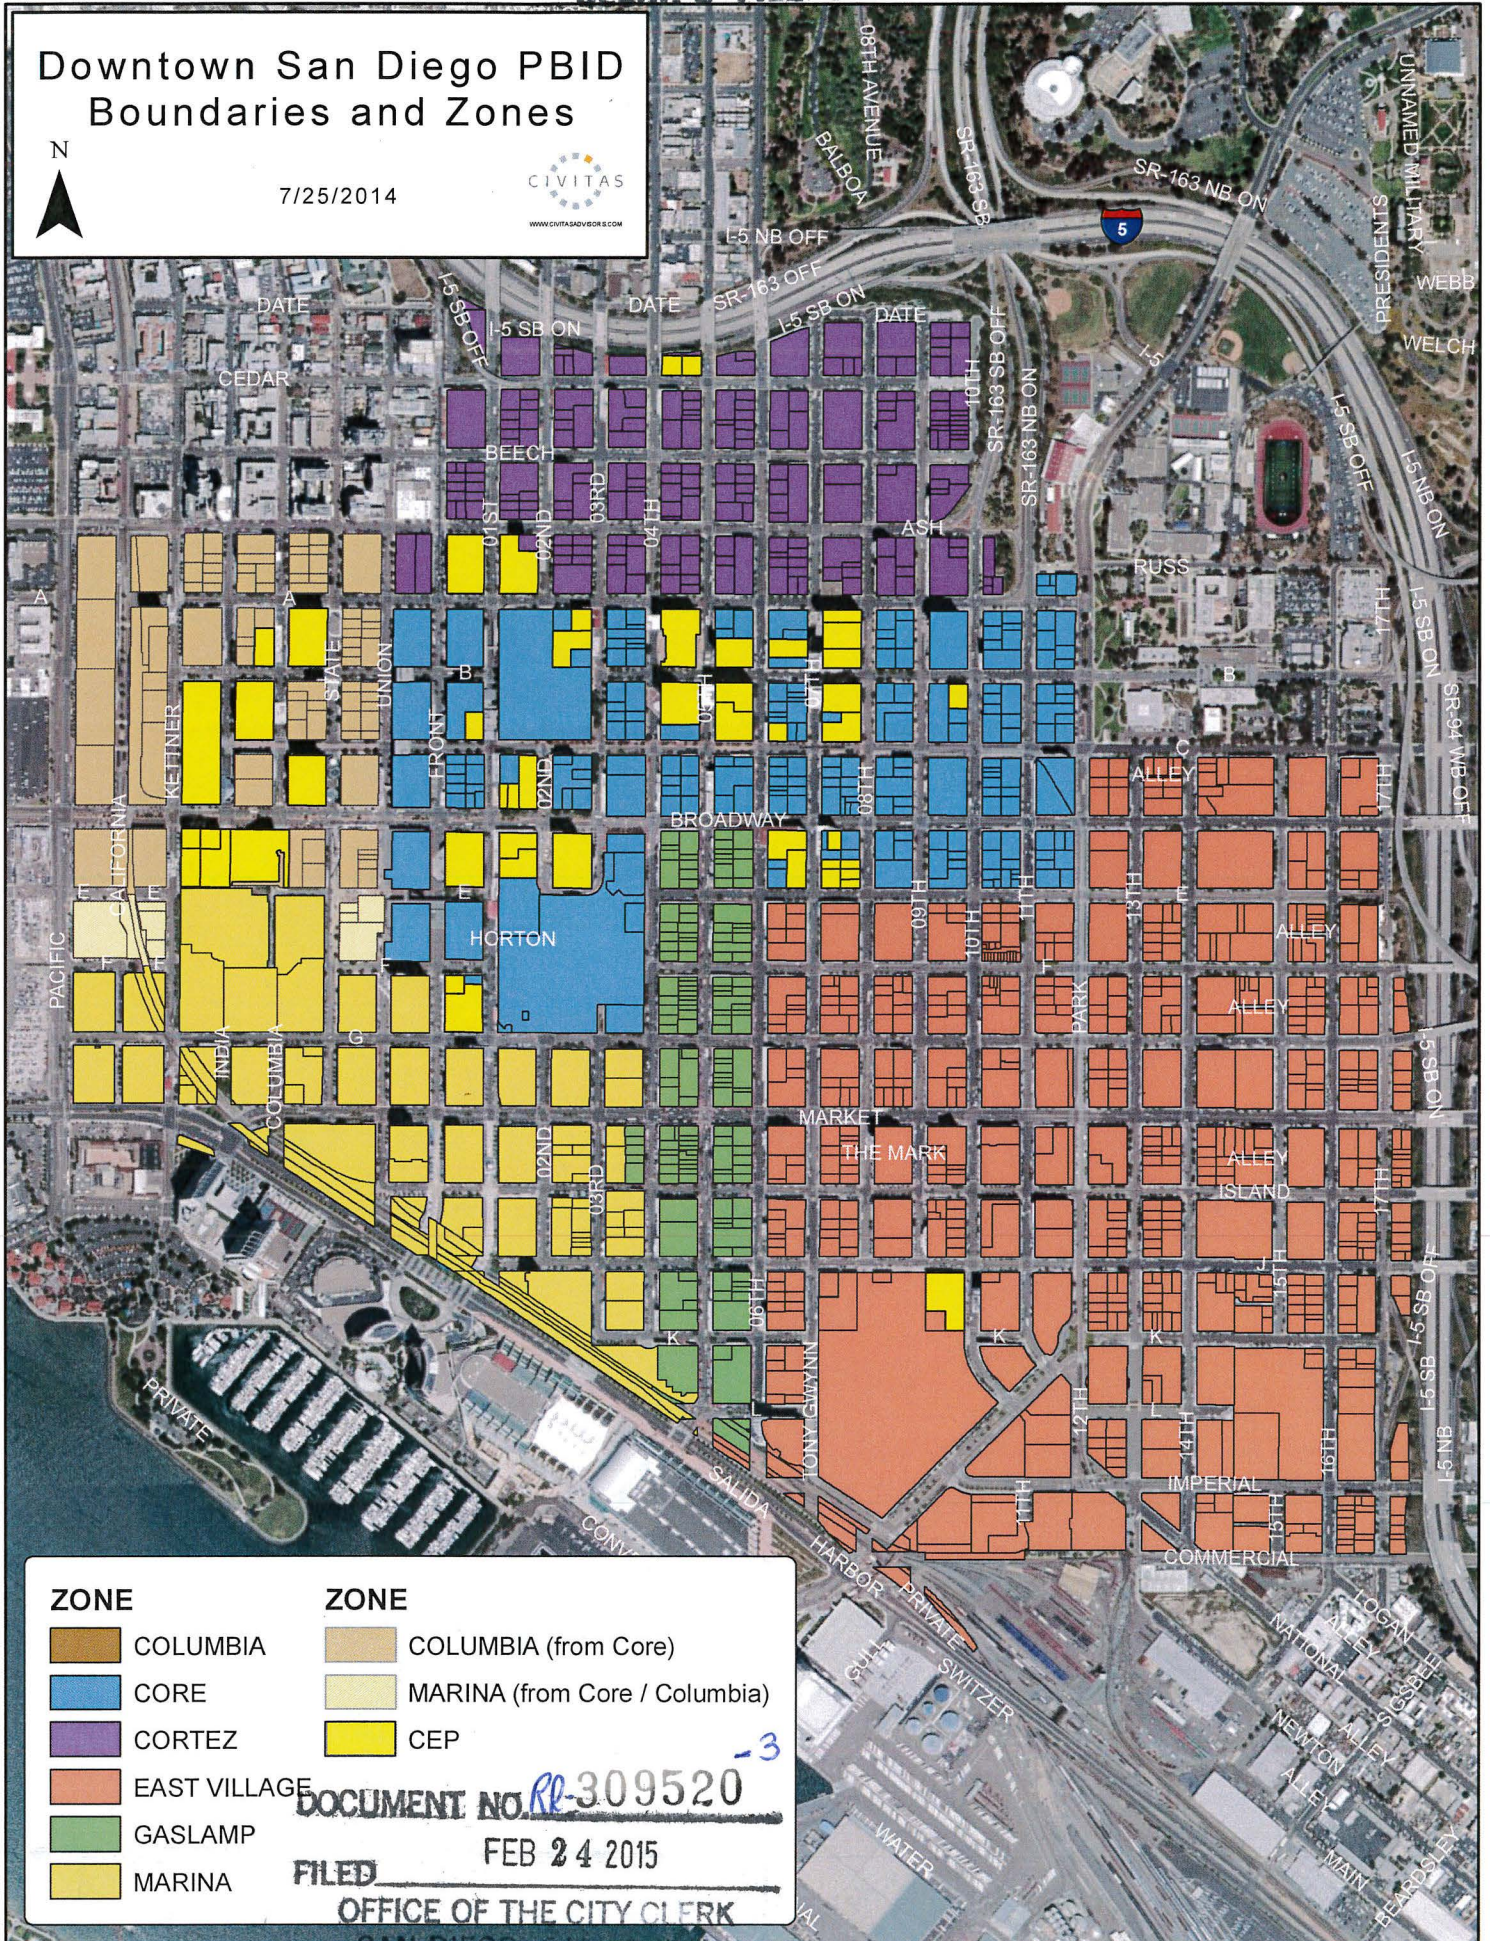

Downtown San Diego PBID Boundaries and Zones

7/25/2014

ZONE

-  COLUMBIA
-  CORE
-  CORTEZ
-  EAST VILLAGE
-  GASLAMP
-  MARINA

ZONE

-  COLUMBIA (from Core)
-  MARINA (from Core / Columbia)
-  CEP

DOCUMENT NO. *RL-309520*