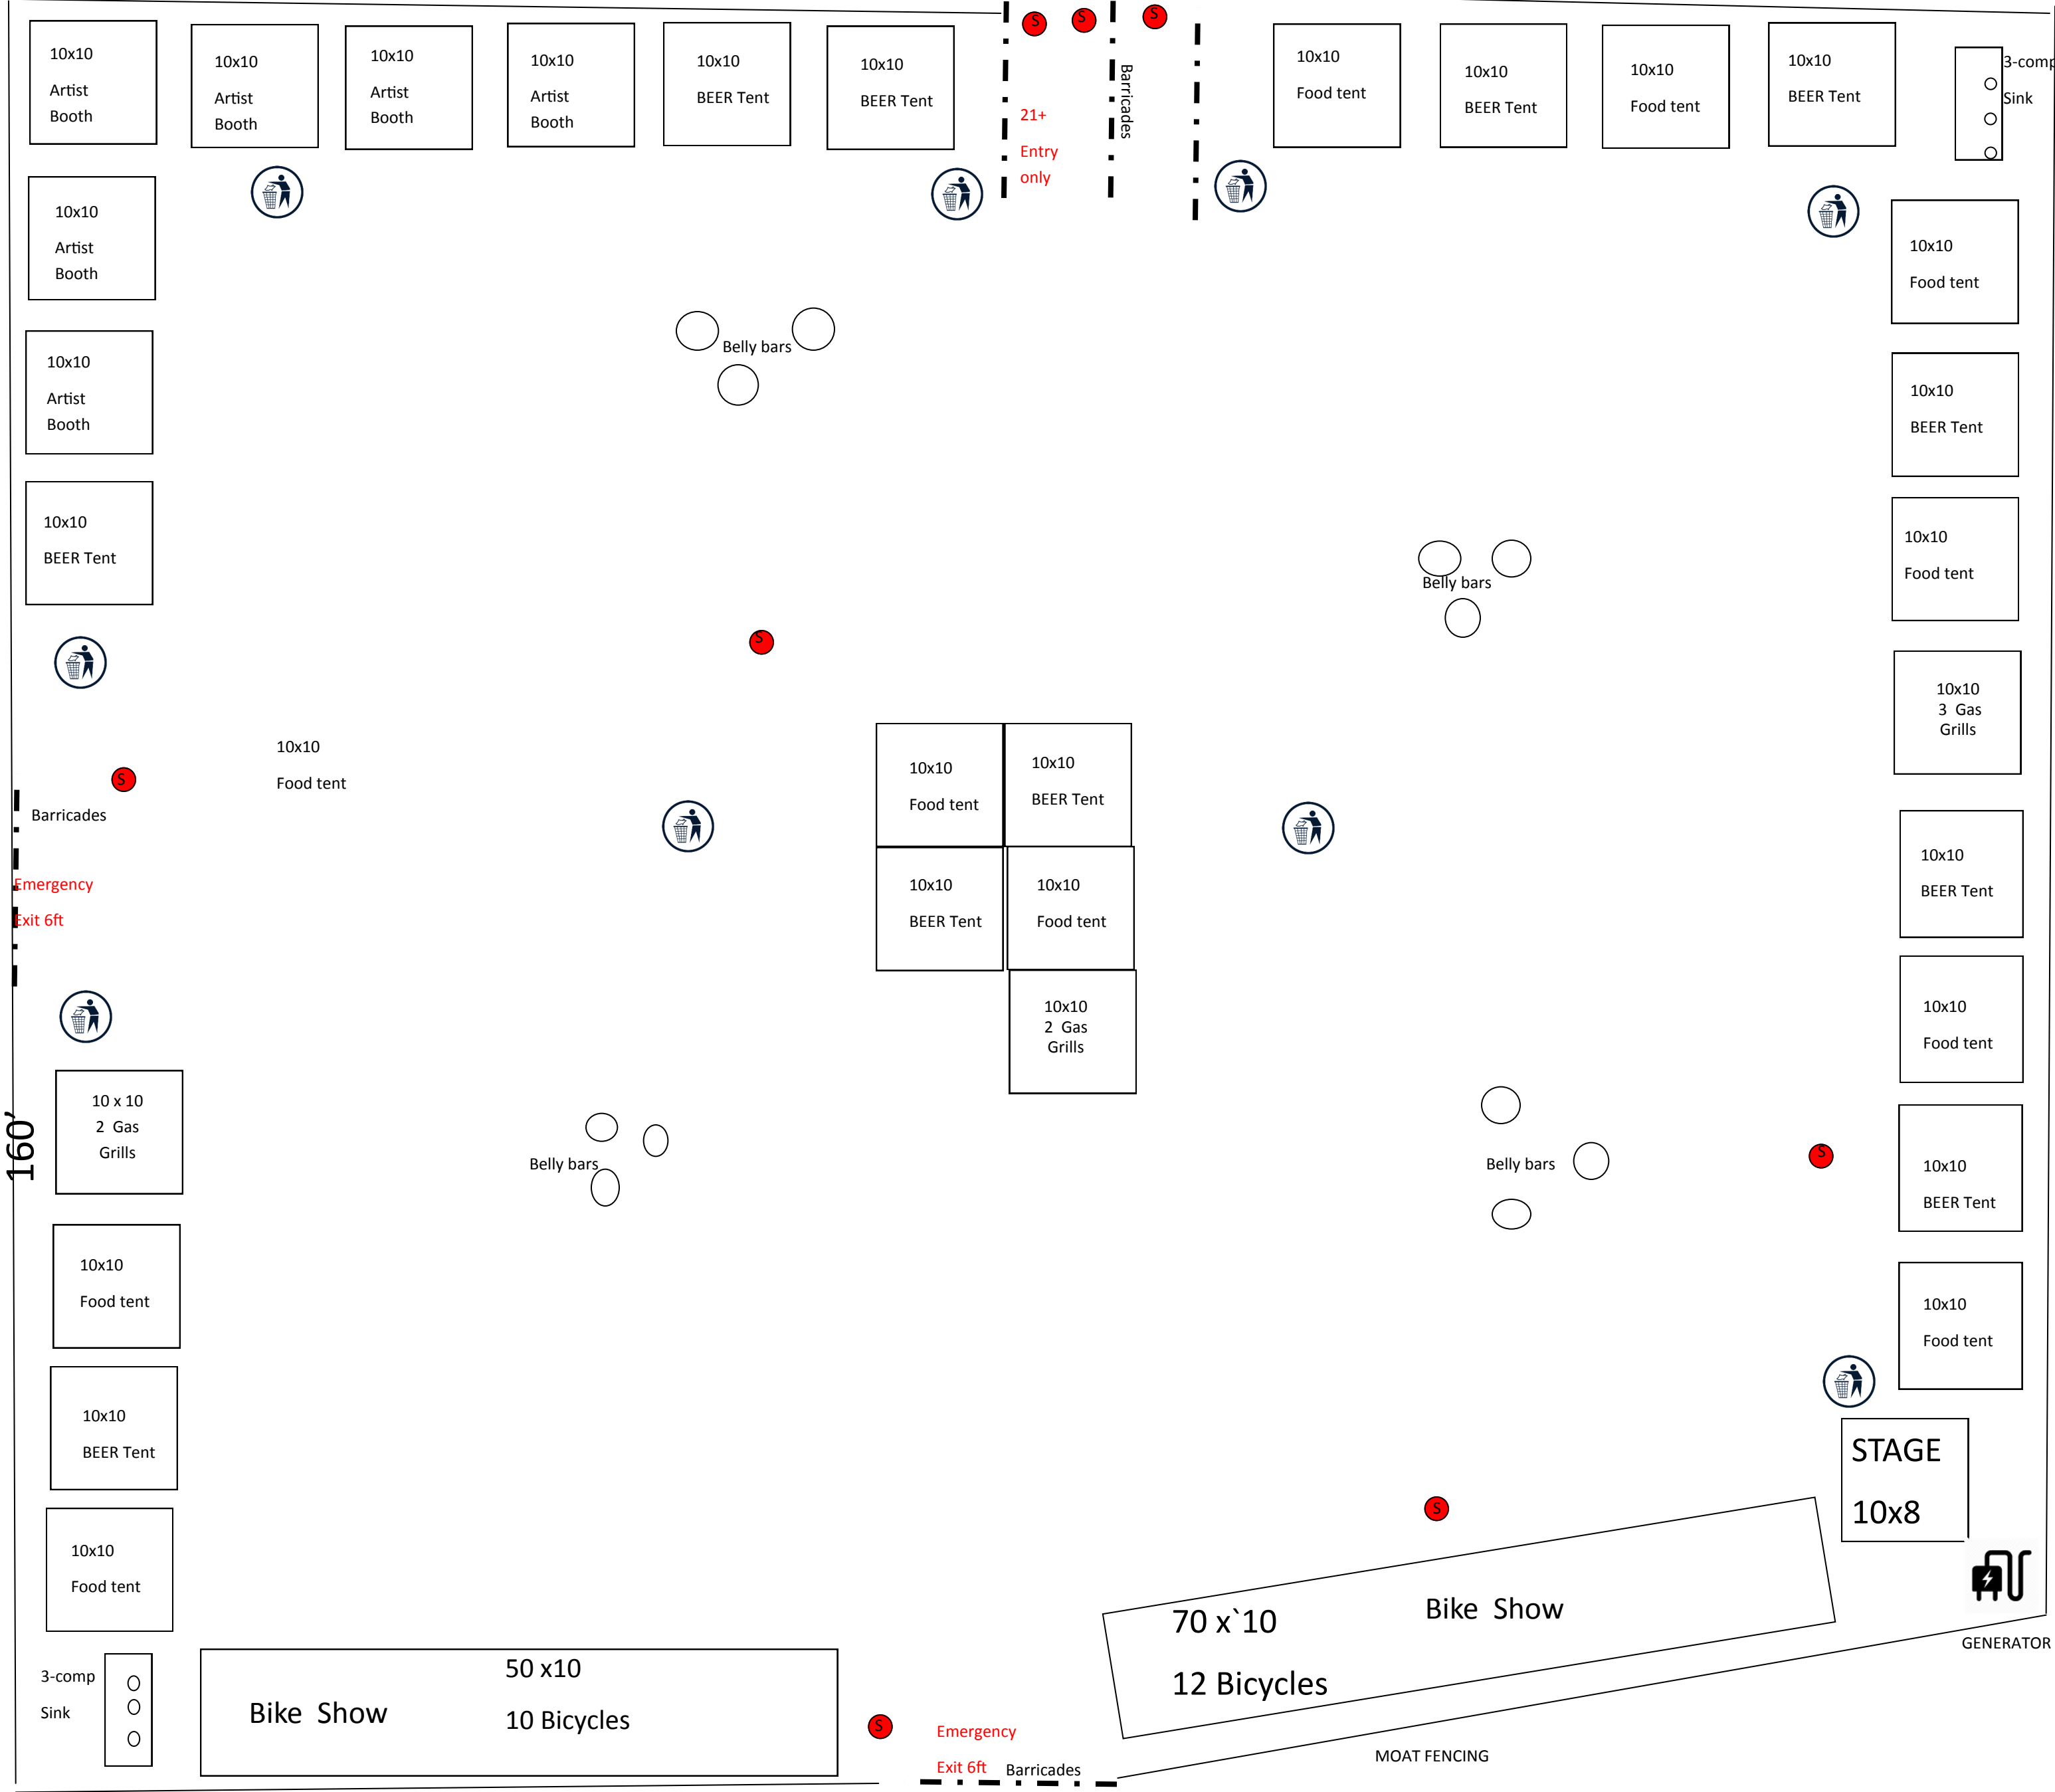

Porta-Potties

PARKING LOT—20 ft EMERGENCY ACCESS LANE

Registration/Check In Table with First Aid Kit

←---170'--->

6FT FENCING

6FT FENCING

6FT FENCING

6FT FENCING

B  
O  
A  
R  
D  
W  
A  
L  
K

160'

6FT FENCING

MOAT FENCING

MOAT FENCING

←---170'--->

BOARDWALK BOARDWALK BOARD WALK BOARDWALK BOARDWALK BOARDWALK BOARD WALK BOARDWALK

BAY