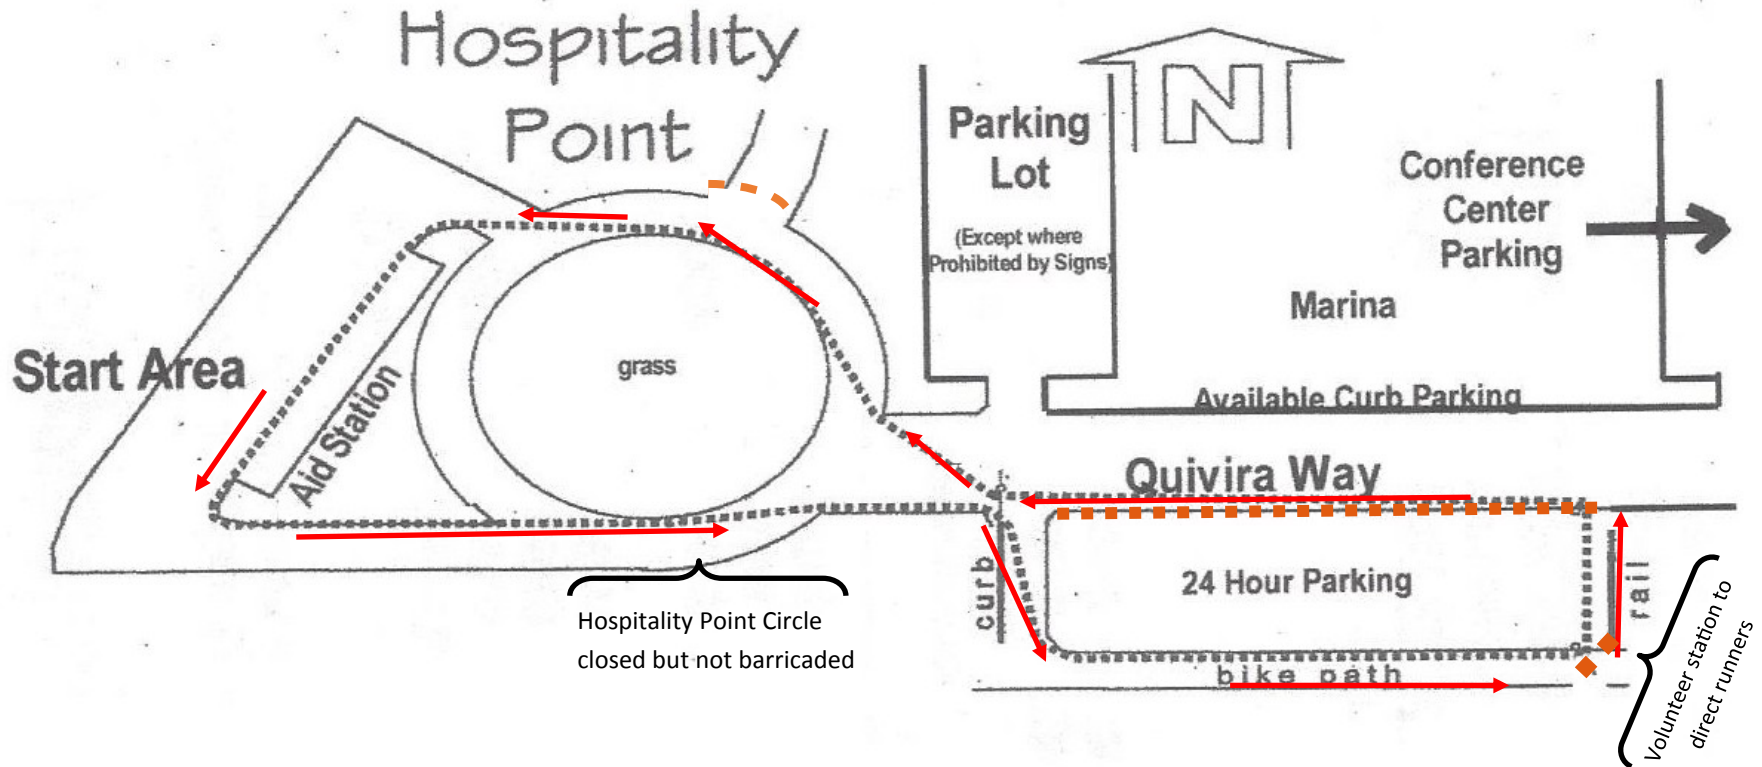

Run 24Challenge

Sept. 9—Sept. 10

Hospitality Point, Mission Bay

Venue Map

1604.4m/lap = 0.997mile/lap

KEY	
	= Course direction
	= Traffic Cones