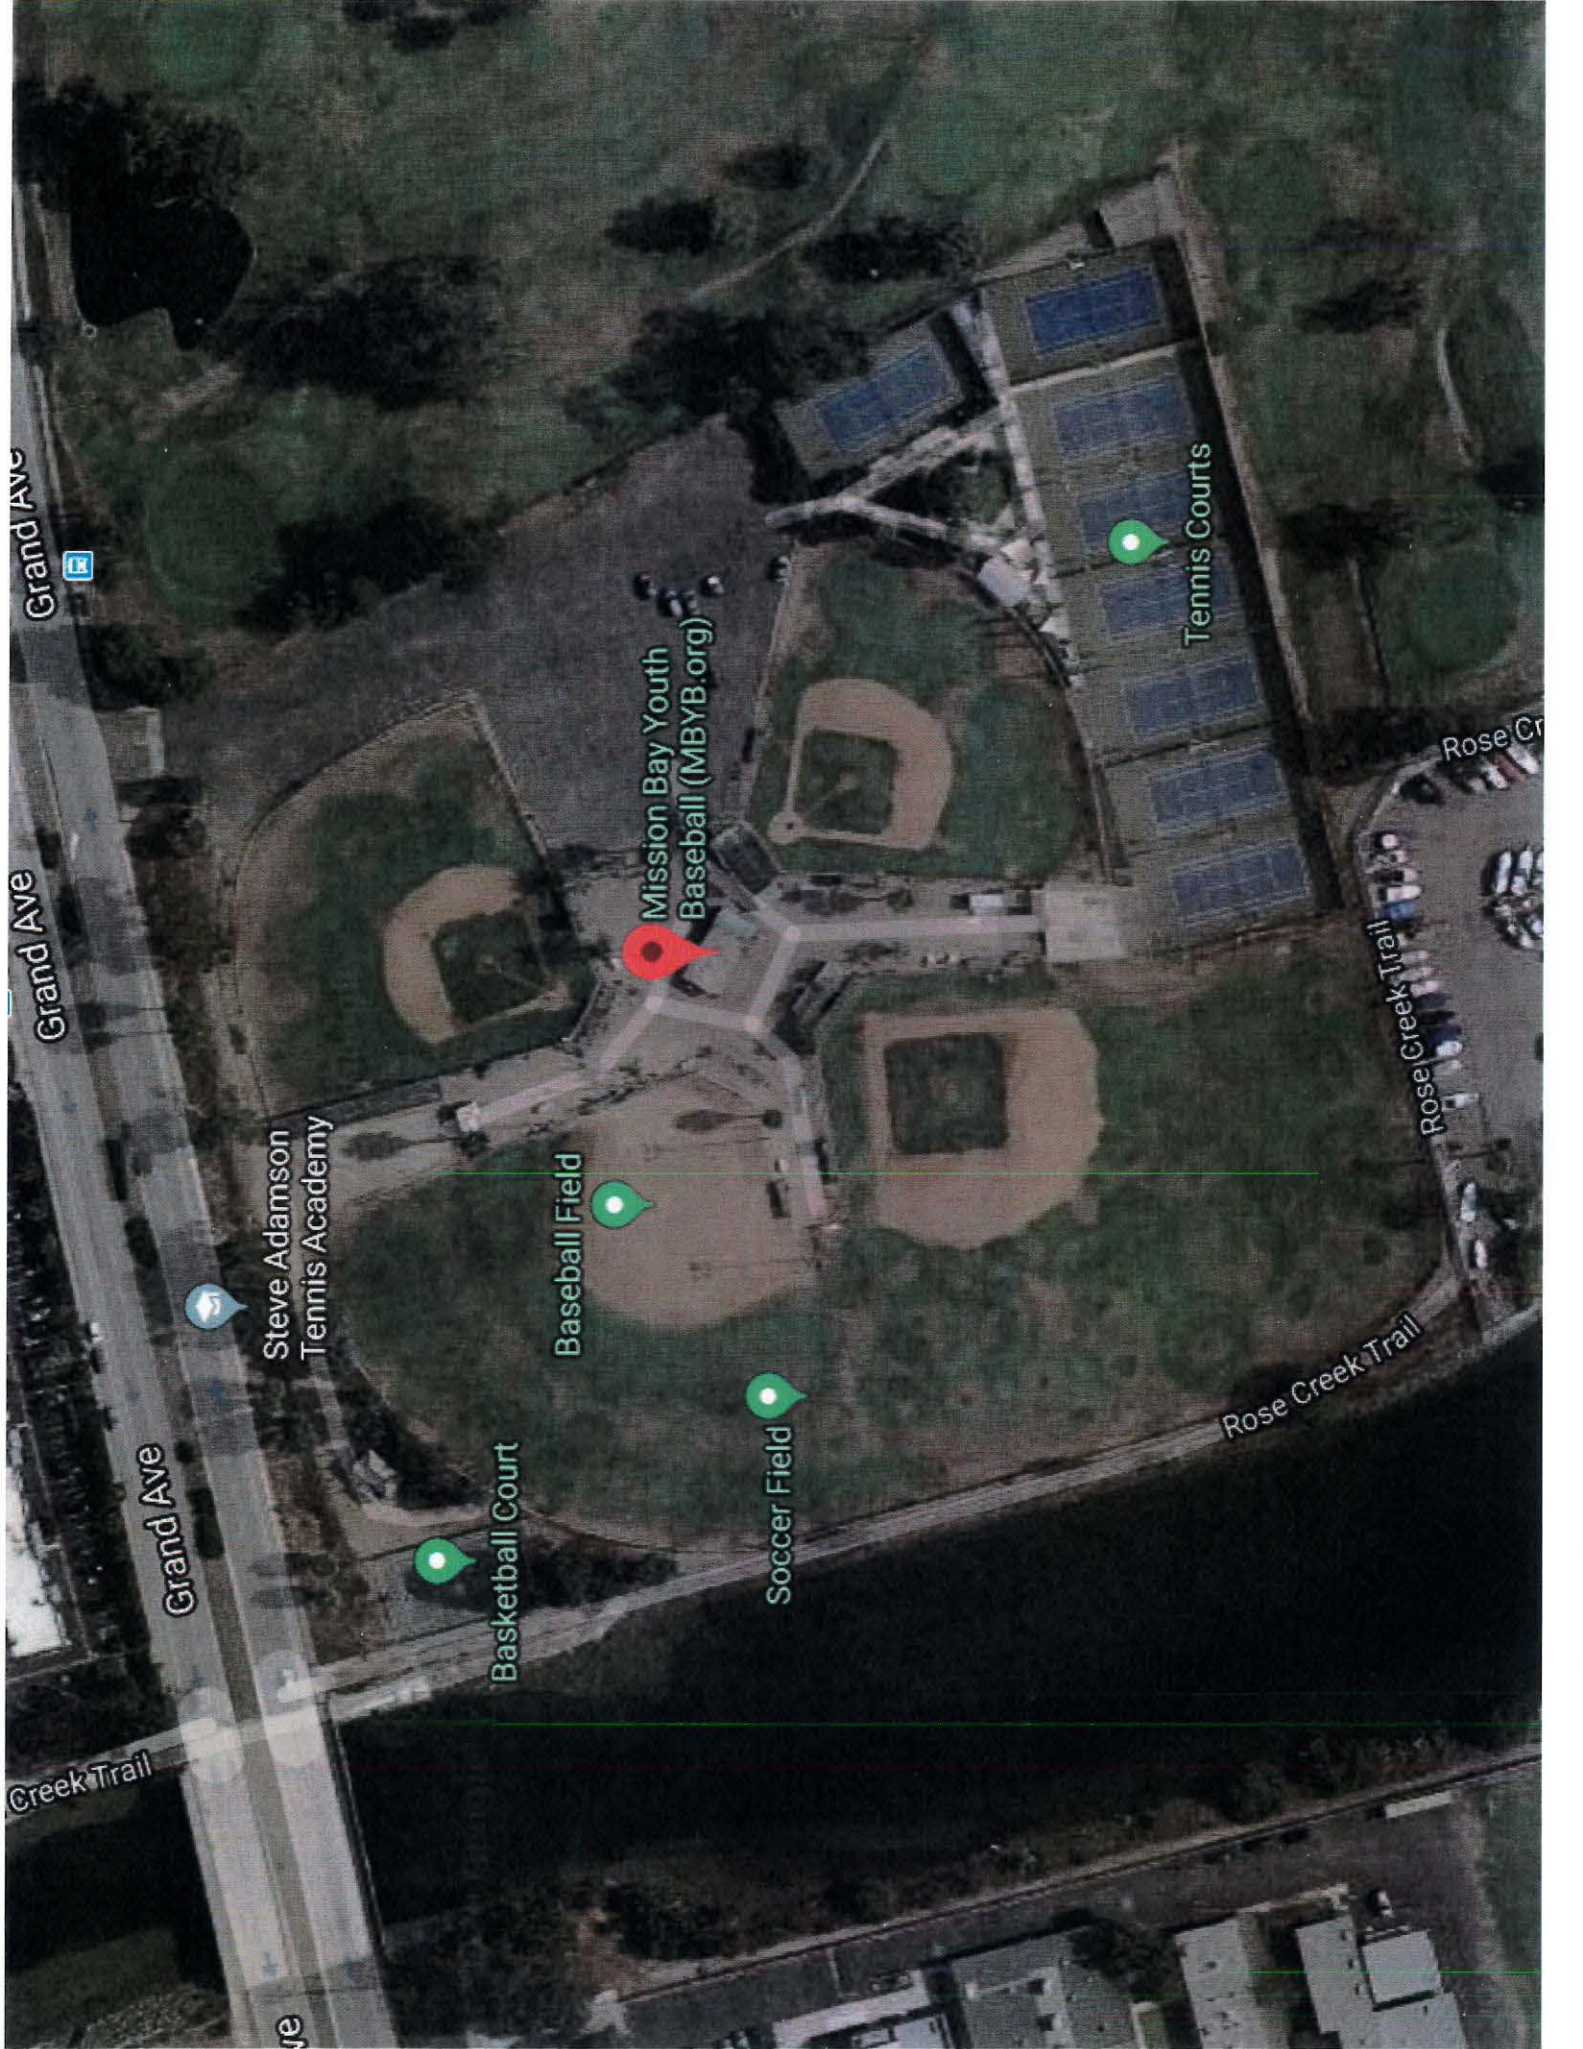

Grand Ave

Grand Ave

Grand Ave

Creek Trail

Steve Adamson
Tennis Academy

Basketball Court

Baseball Field

Mission Bay Youth
Baseball (MBYB.org)

Soccer Field

Tennis Courts

Rose Creek Trail

Rose Cr