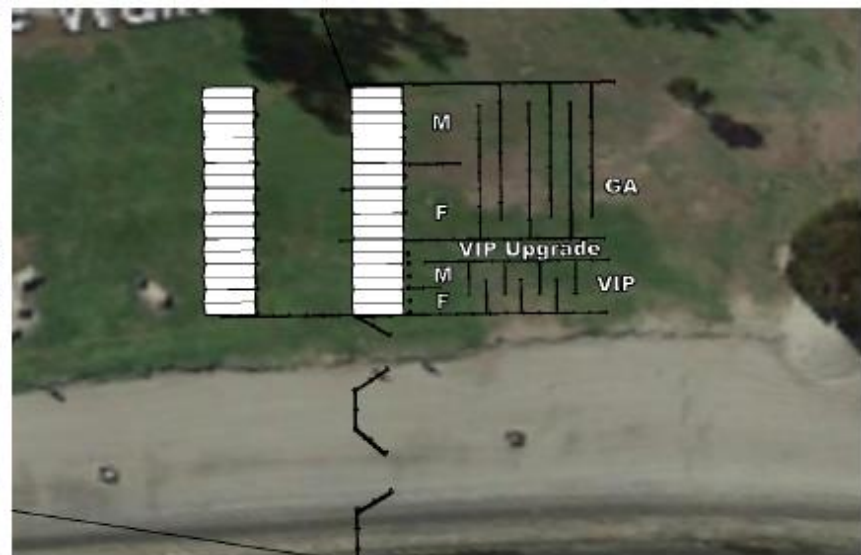

2-DAY Country Music Festival
Oct 15th and 16th 2022

LEGEND				Total Egress: 336' @ 13 Exits
	Bick Rack		Egress Route Distance	
	6'x12' Fencing		Egress Route	