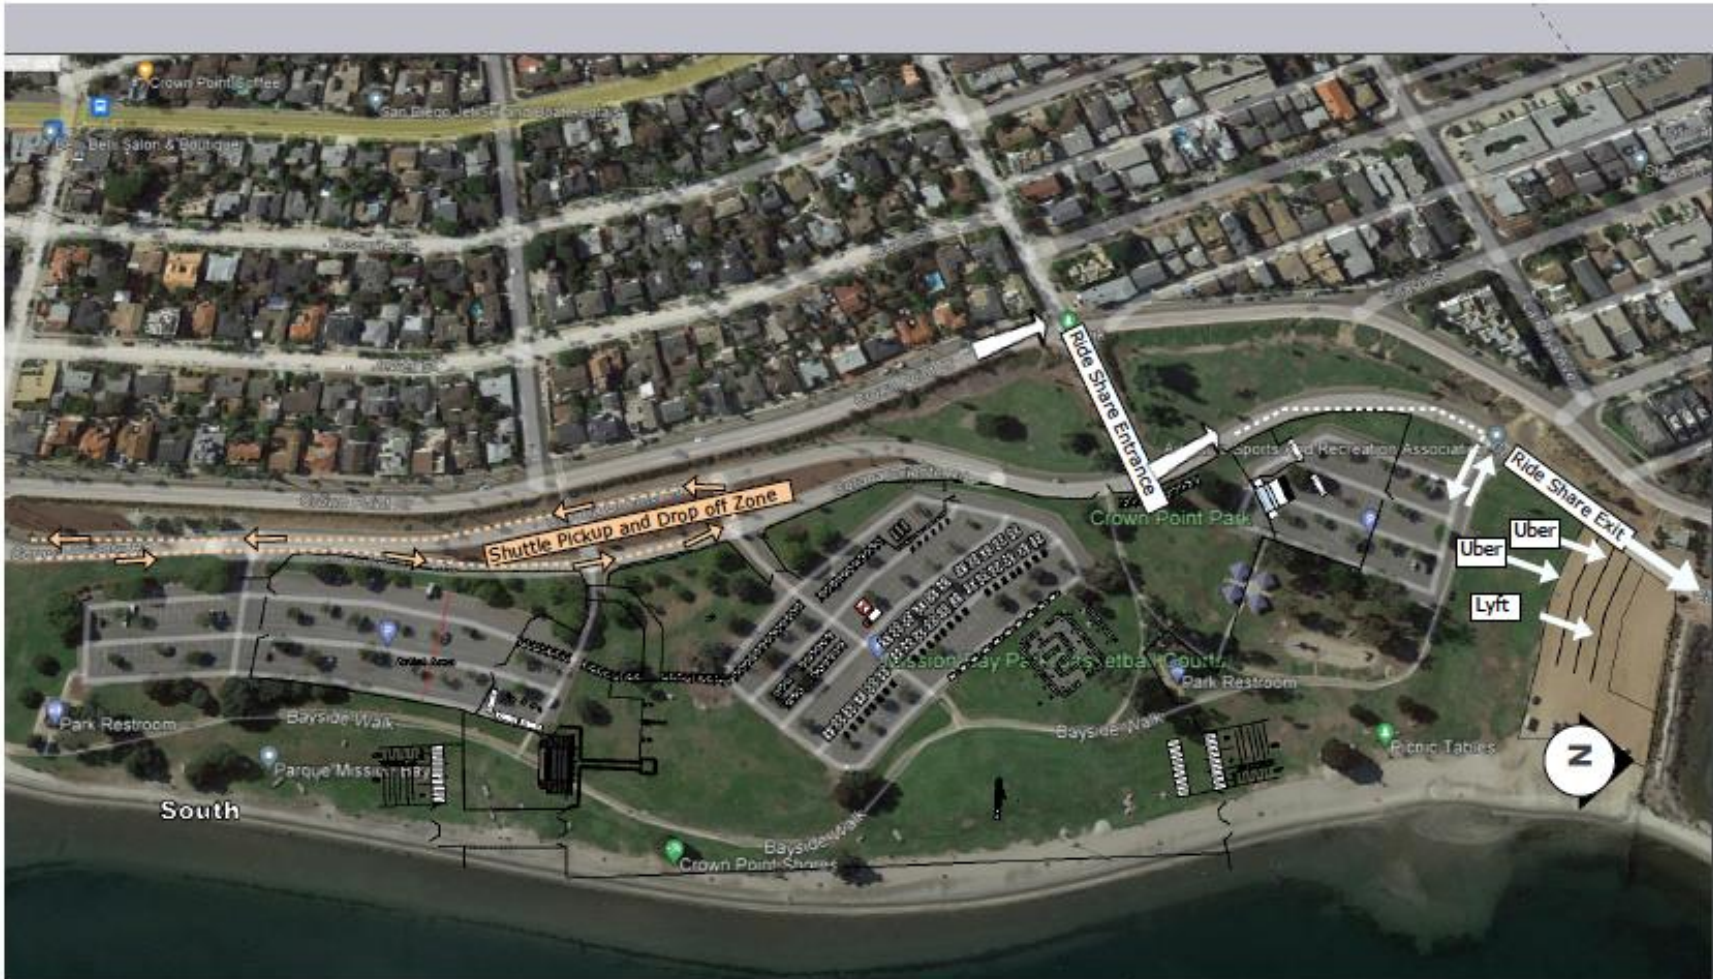

2-DAY Country Music Festival
Oct 15th and 16th 2022

LEGEND				Total Egress: 336' @ 13 Exits
	Bick Rack		Egress Route Distance	
	6'x12' Fencing		Egress Route	