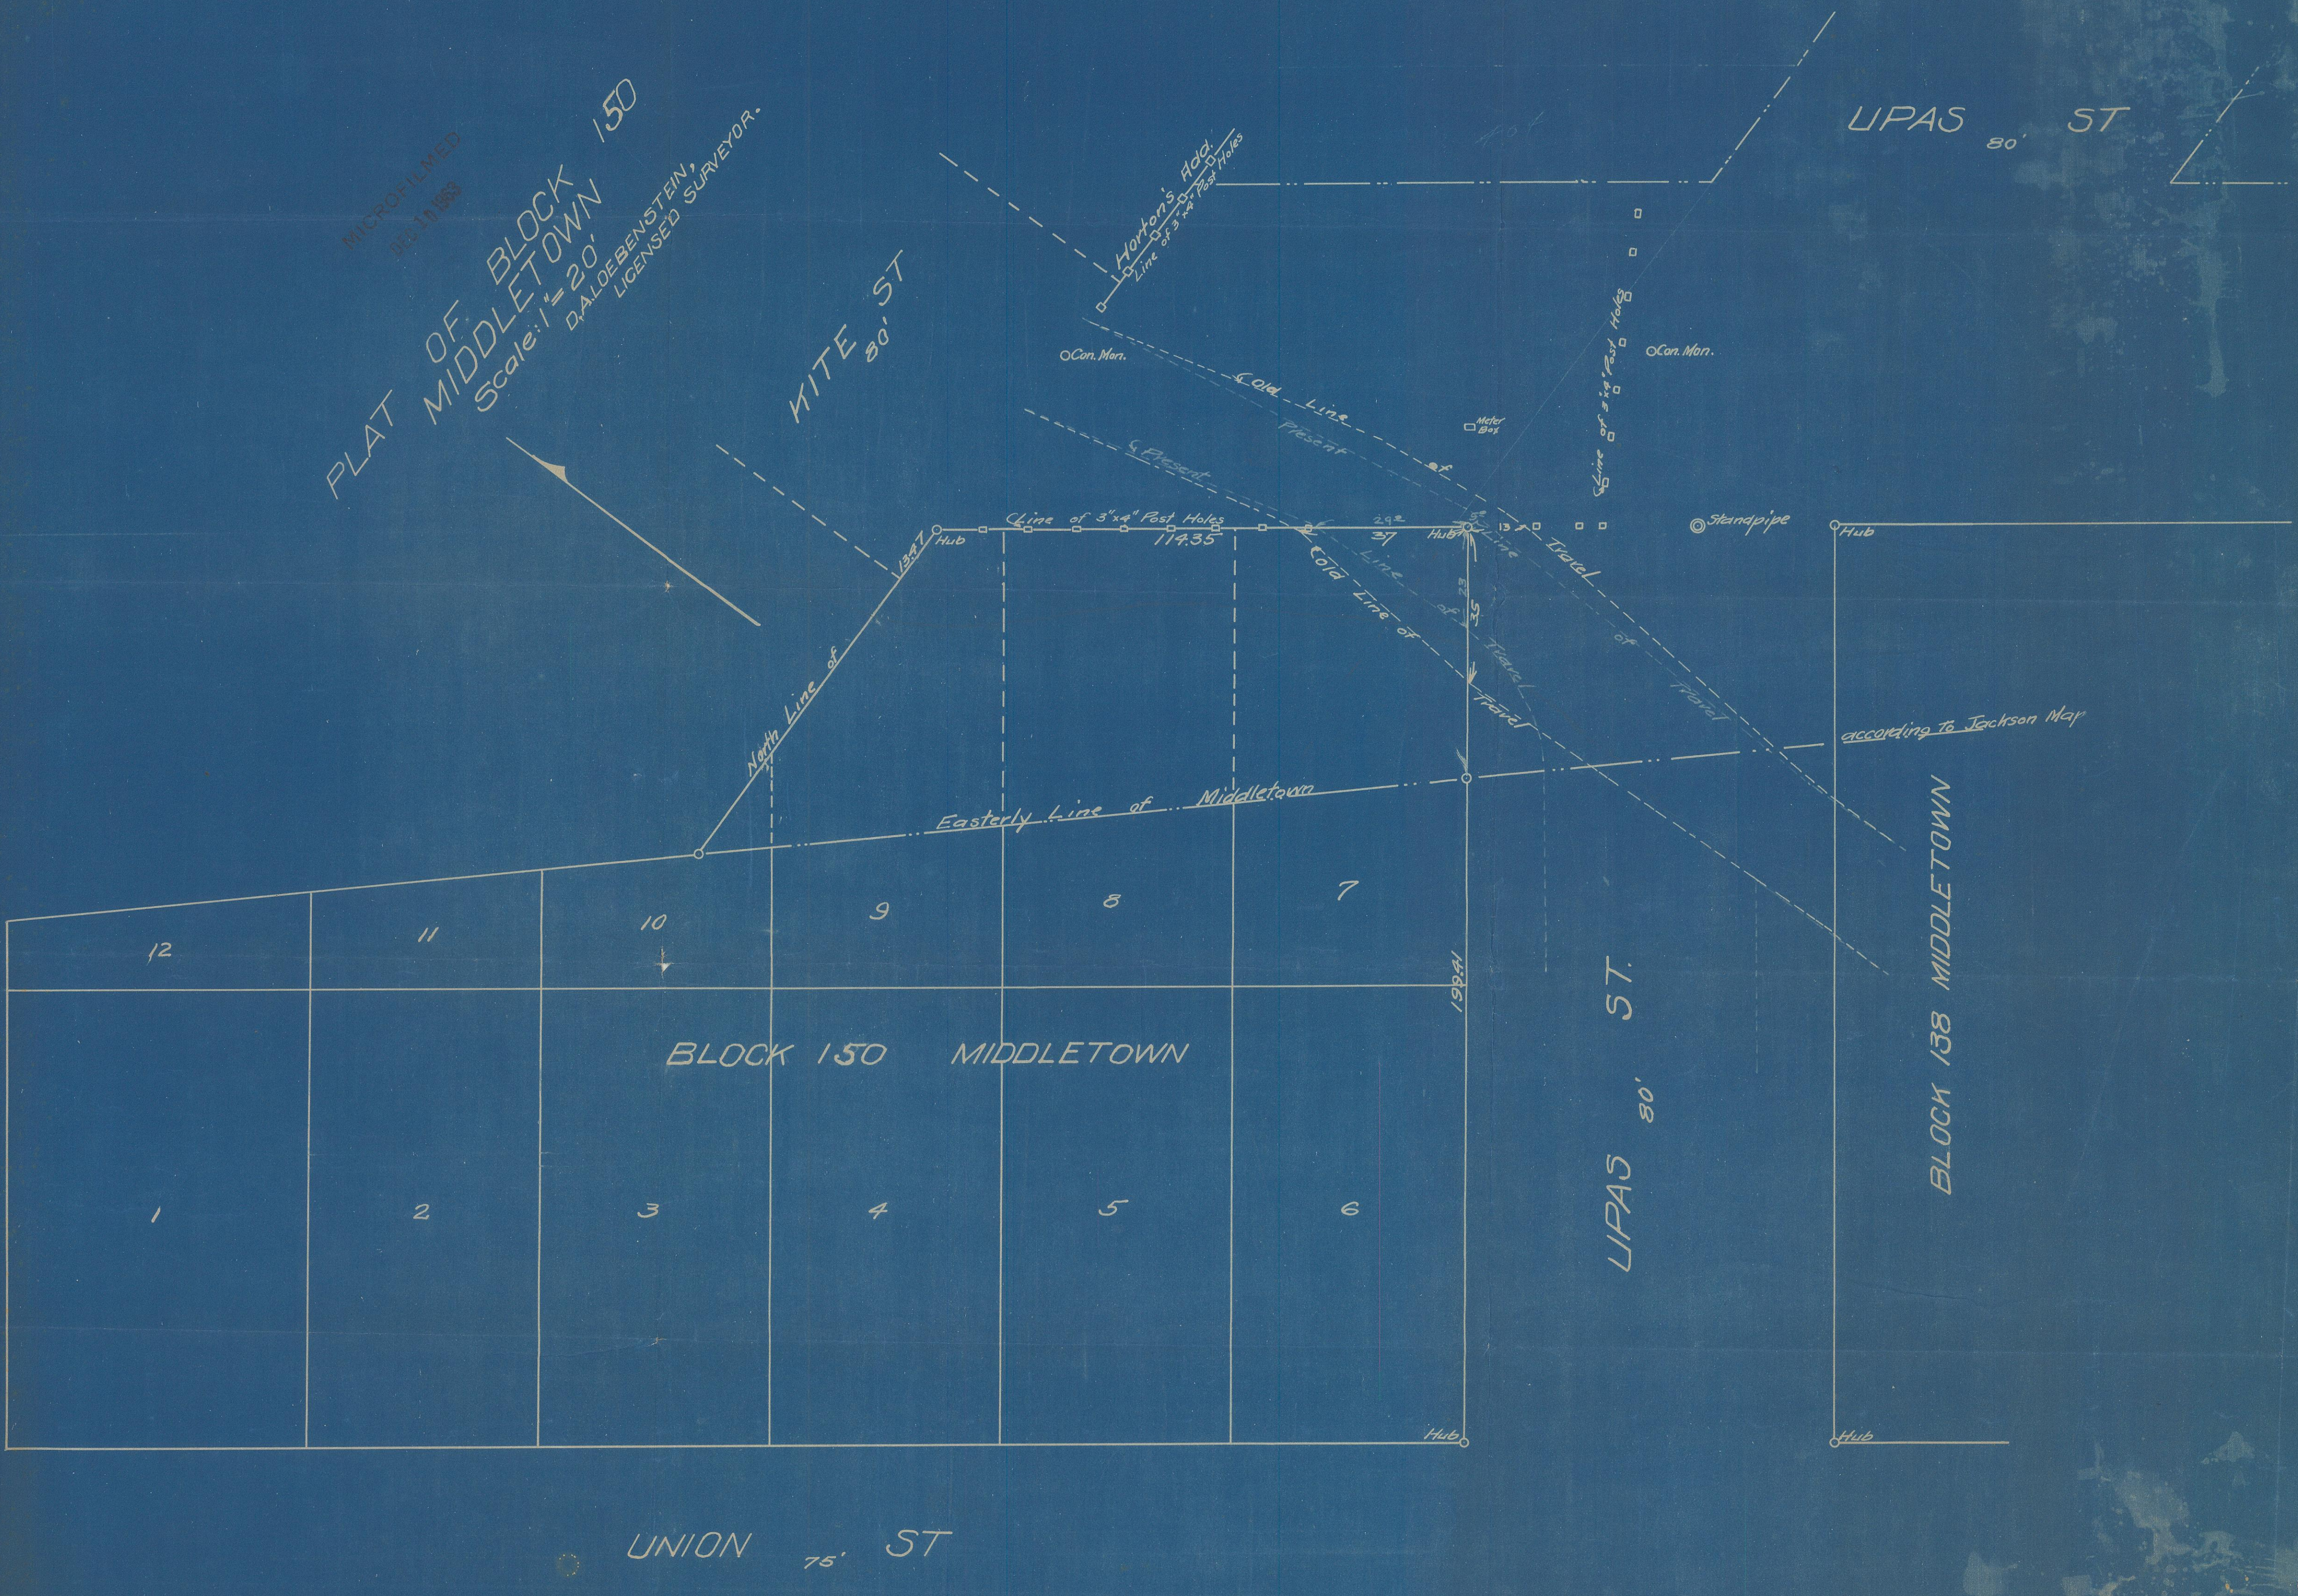

MICROFILMED
DEC 11 1988
PLAT OF BLOCK
MIDDLETOWN 150
Scale: 1" = 20'
D. ALDEBENSTEIN,
LICENSED SURVEYOR.

LIPAS 80' ST

WITE 80' ST

BLOCK 150 MIDDLETOWN

LIPAS 80' ST.

BLOCK 138 MIDDLETOWN

UNION 75' ST