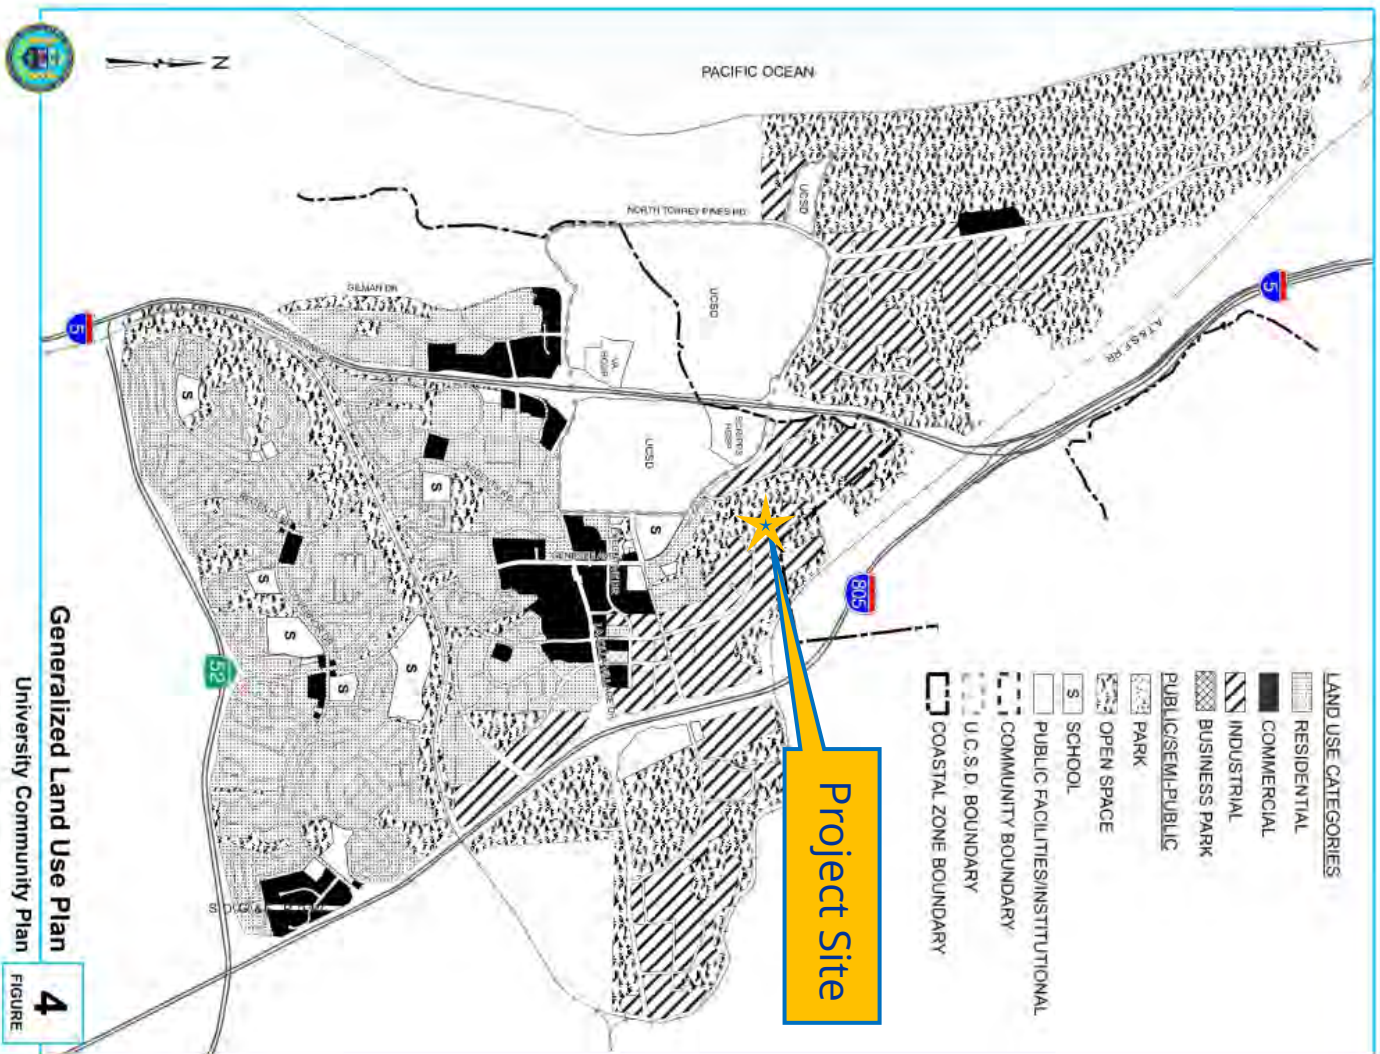

## Aerial Photo

Towne Centre View  
PROJECT NO. 624751

## Aerial Photo - Looking East

Towne Centre View  
PROJECT NO. 624751

North

# Community Plan Land Use Map

Towne Centre View  
PROJECT NO. 624751