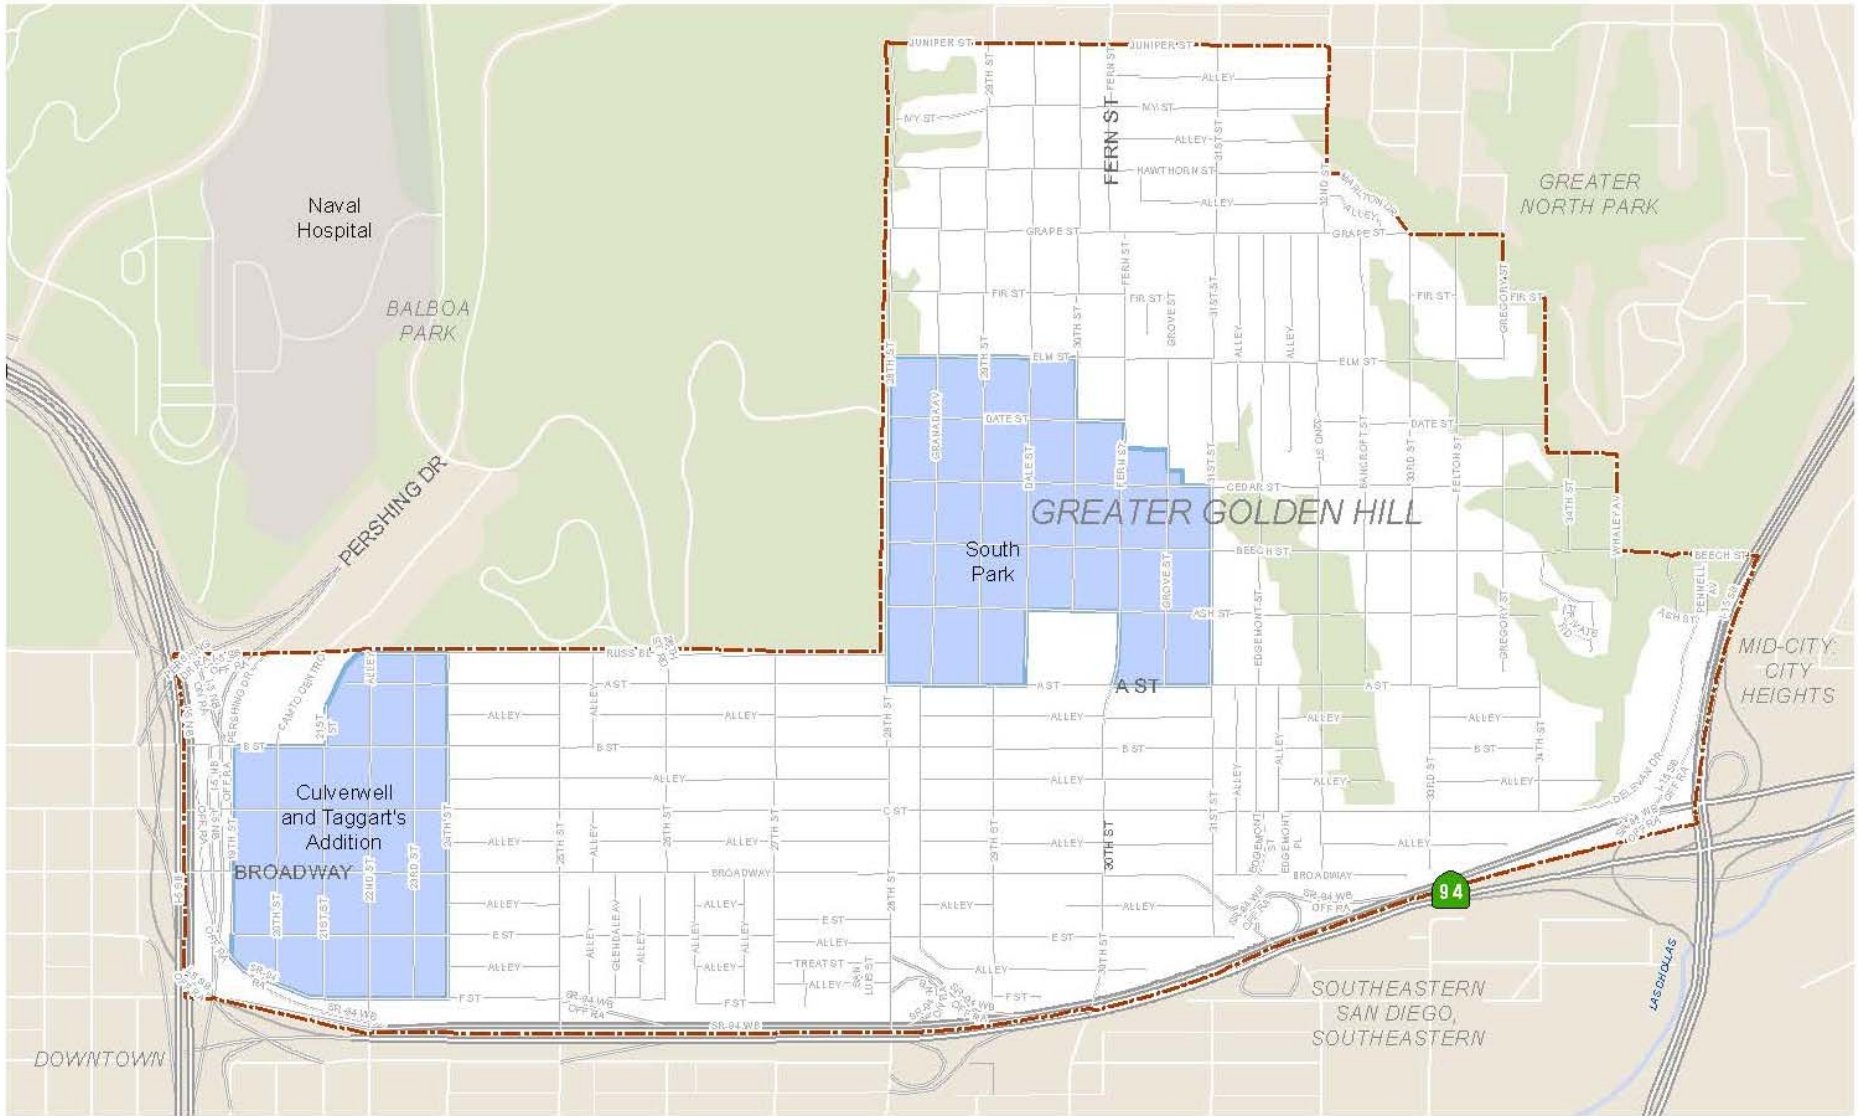

Potential Historic District Overlay Zone in Golden Hill

LEGEND

-  Community Plan Boundary
-  Potential Historic District Boundary

Potential Historic District Overlay Zone in North Park

LEGEND

-  Potential Historic District Boundary
-  Community Plan Boundary

Potential Historic District Overlay Zone in Uptown

LEGEND

- Community Plan Boundary
- Potential Historic District Boundary