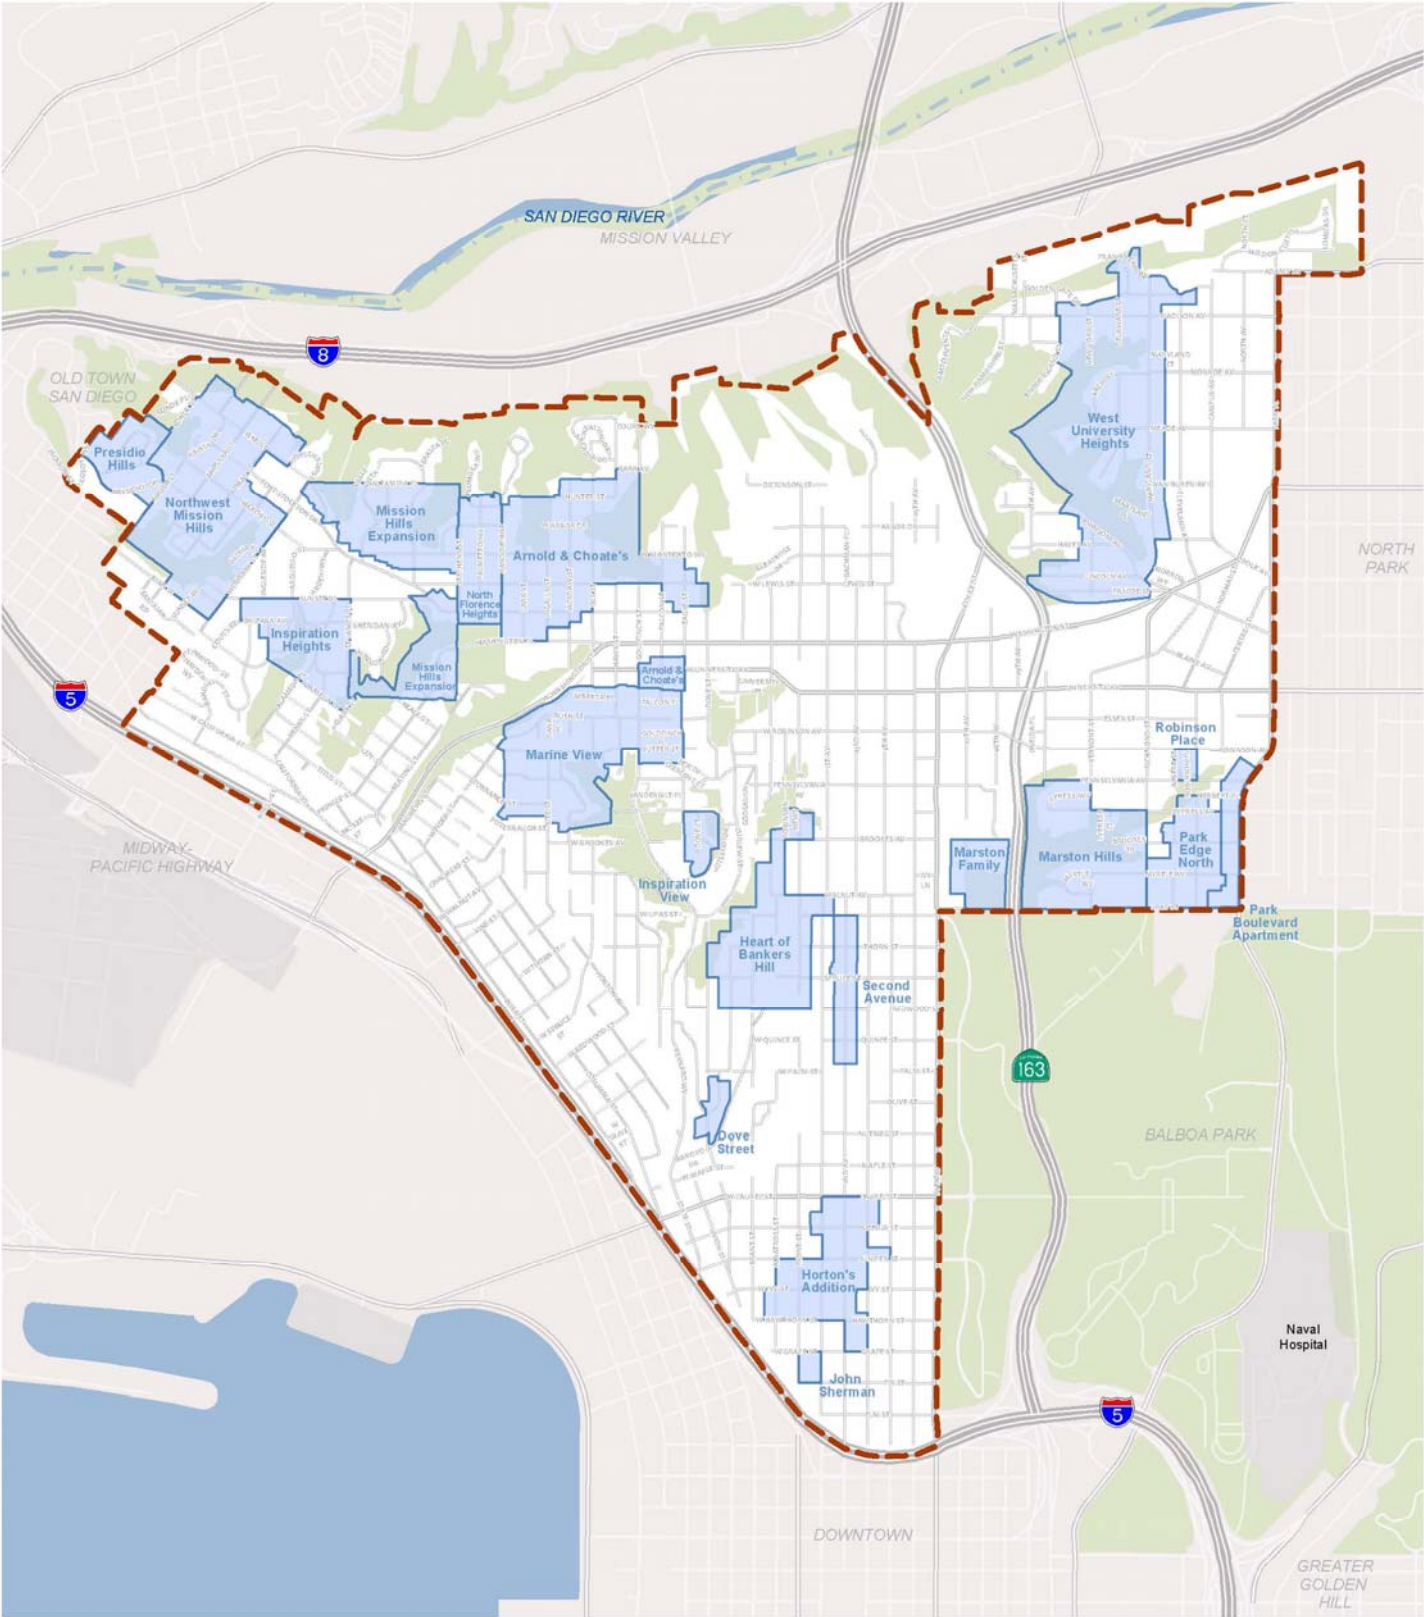

Potential Historic District Overlay Zone in Golden Hill

LEGEND

-  Community Plan Boundary
-  Potential Historic District Boundary

Potential Historic District Overlay Zone in North Park

LEGEND

-  Potential Historic District Boundary
-  Community Plan Boundary

Potential Historic District Overlay Zone in Uptown

LEGEND

- Community Plan Boundary
- Potential Historic District Boundary