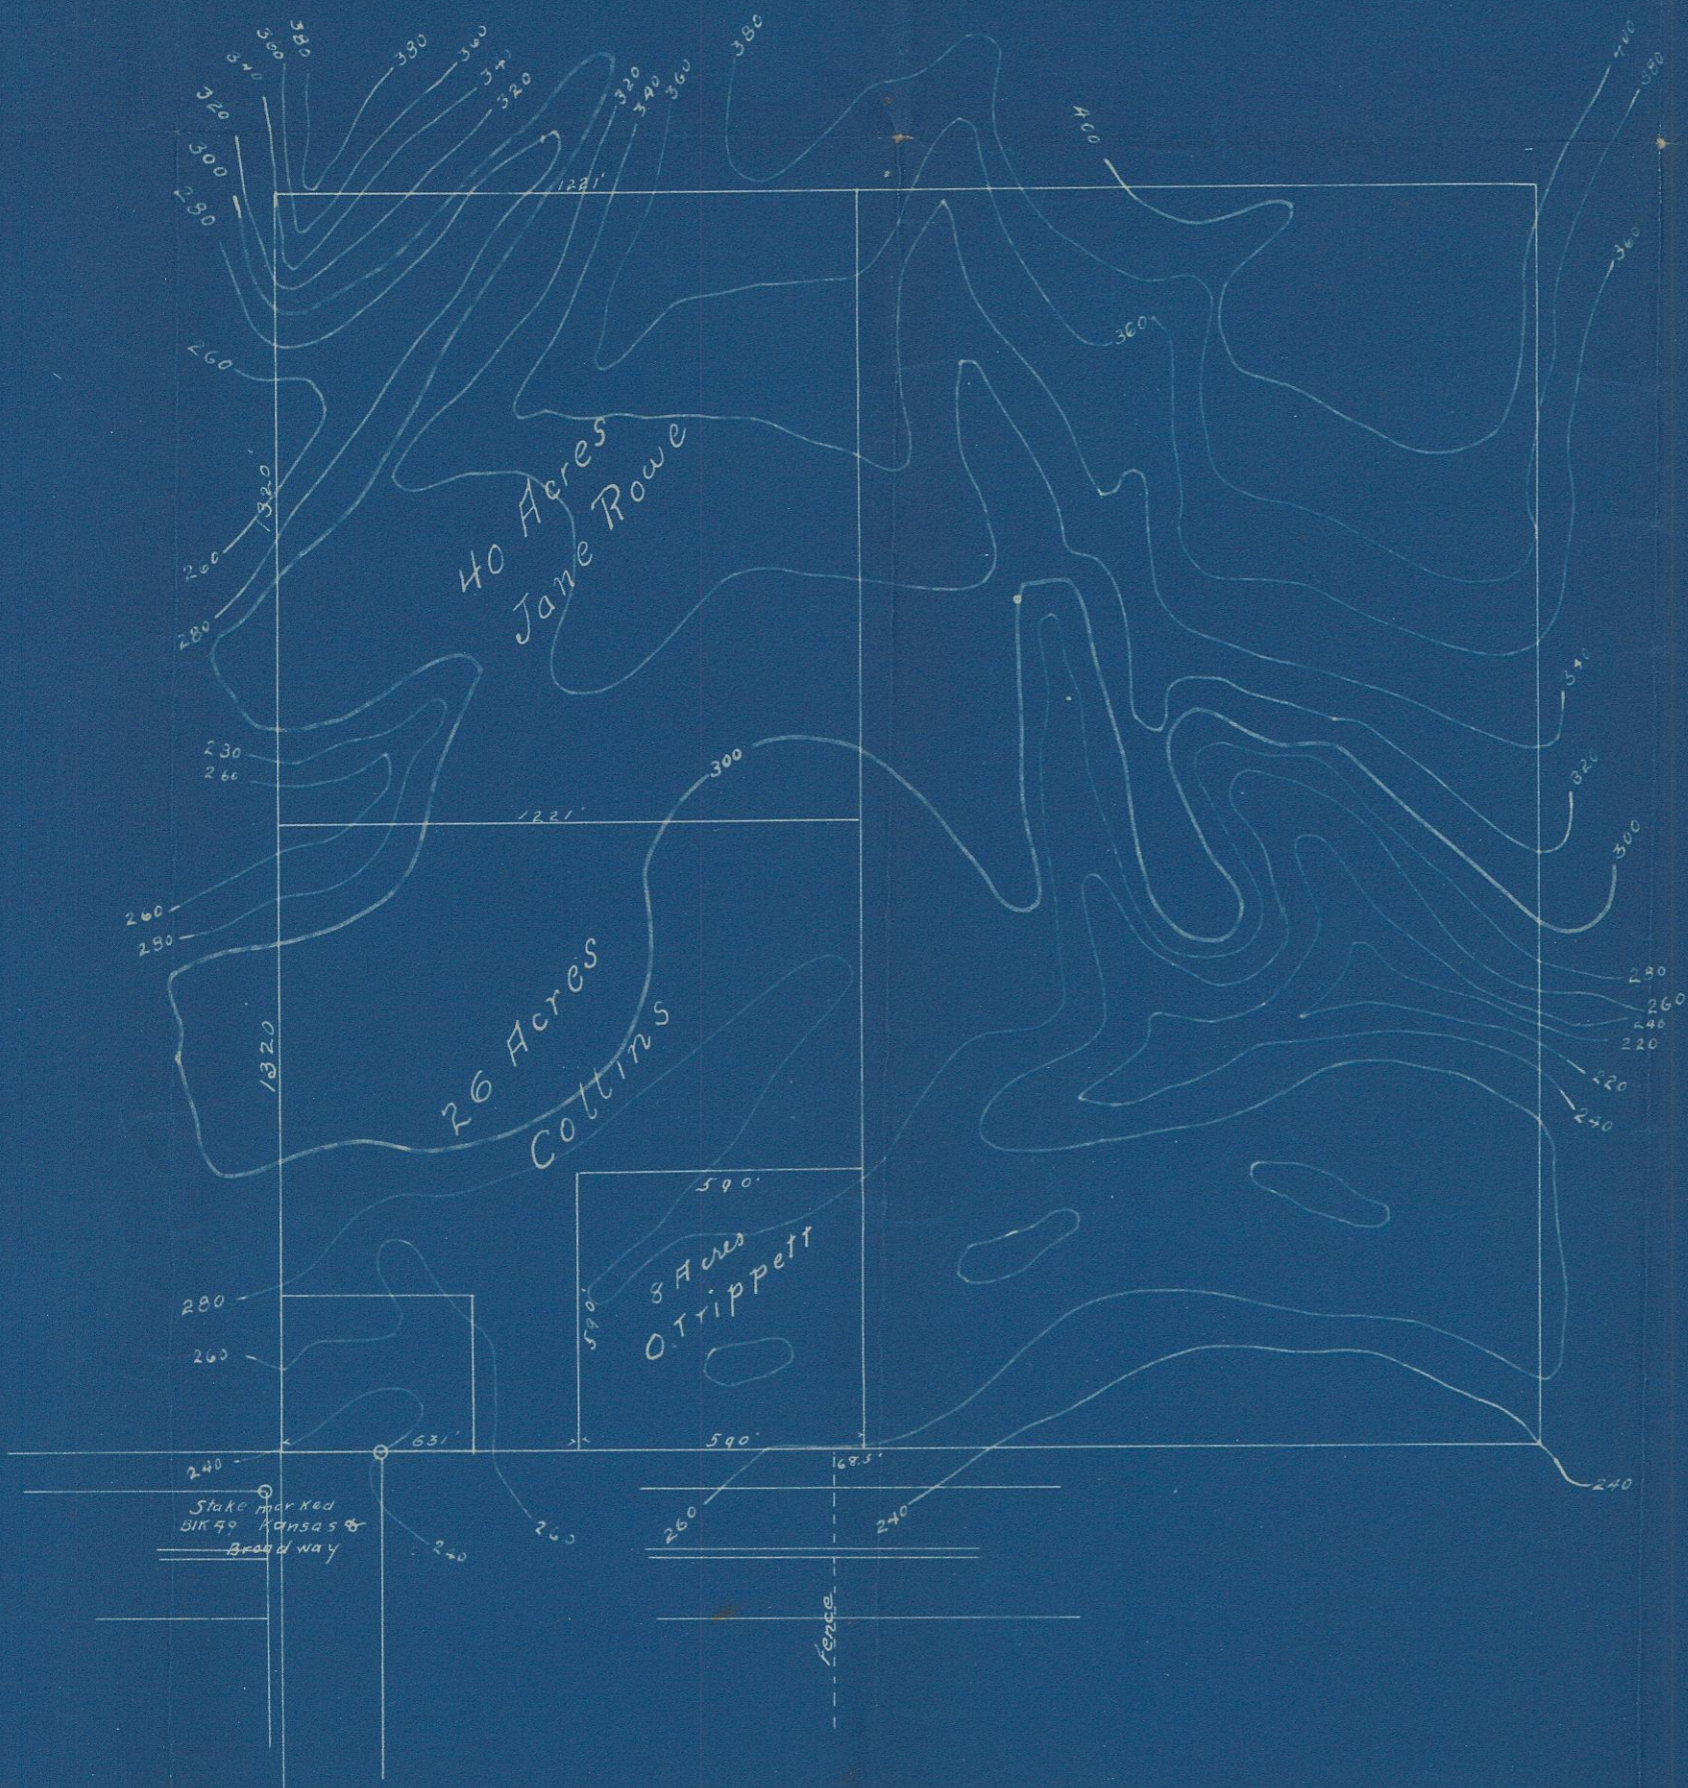

# PARTITION MAP

OF THE WEST 74 ACRES OF  
PUEBLO LOT 1785.

Map # 311

14829-L