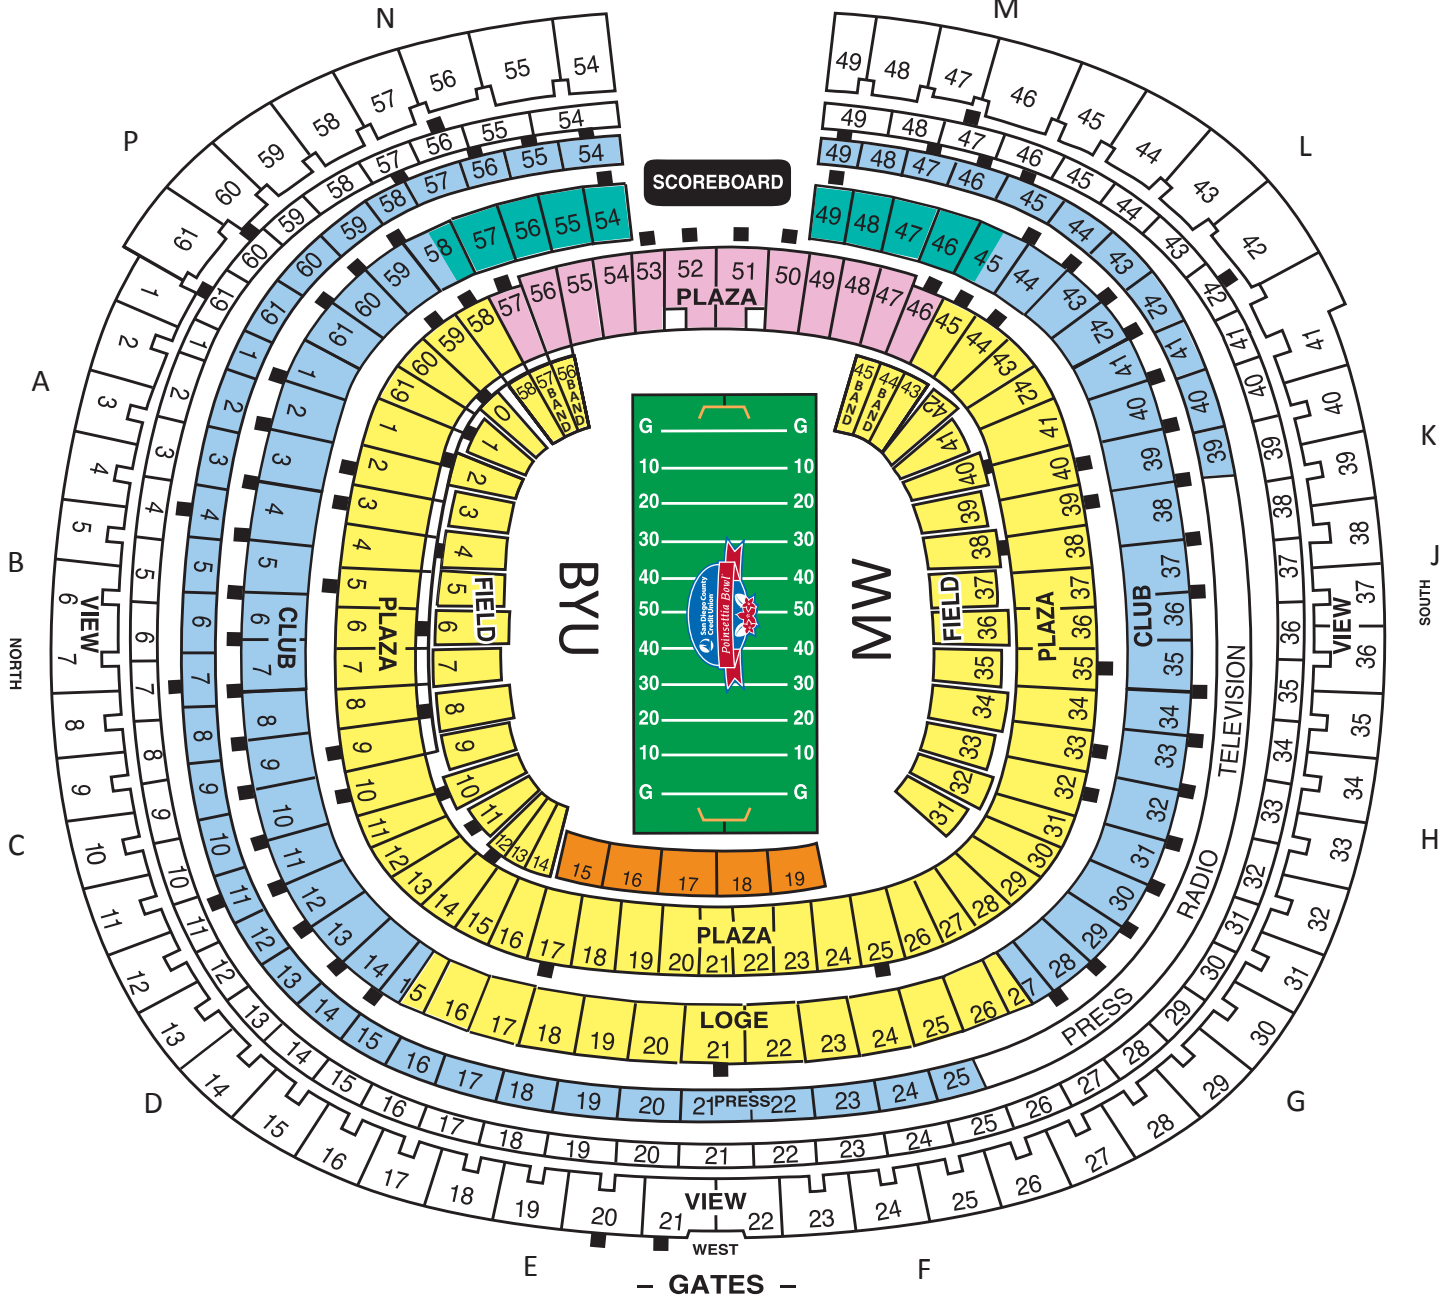

San Diego County Credit Union Poinsettia Bowl

Wednesday, December 21, 2016 • 6 p.m. Kickoff

Ticket Prices before November 1, 2016

Ticket Prices as of November 1, 2016

\$20	\$35	\$55	\$70	\$160	\$20	\$45	\$65	\$80	\$160
Loge East	Plaza East	Field/Plaza/Loge	Club/Press	Family 4 Pack Sections (Four Tickets, Hot Dogs & Sodas)	Loge East	Plaza East	Field/Plaza/Loge	Club/Press	Family 4 Pack Sections (Four Tickets, Hot Dogs & Sodas)