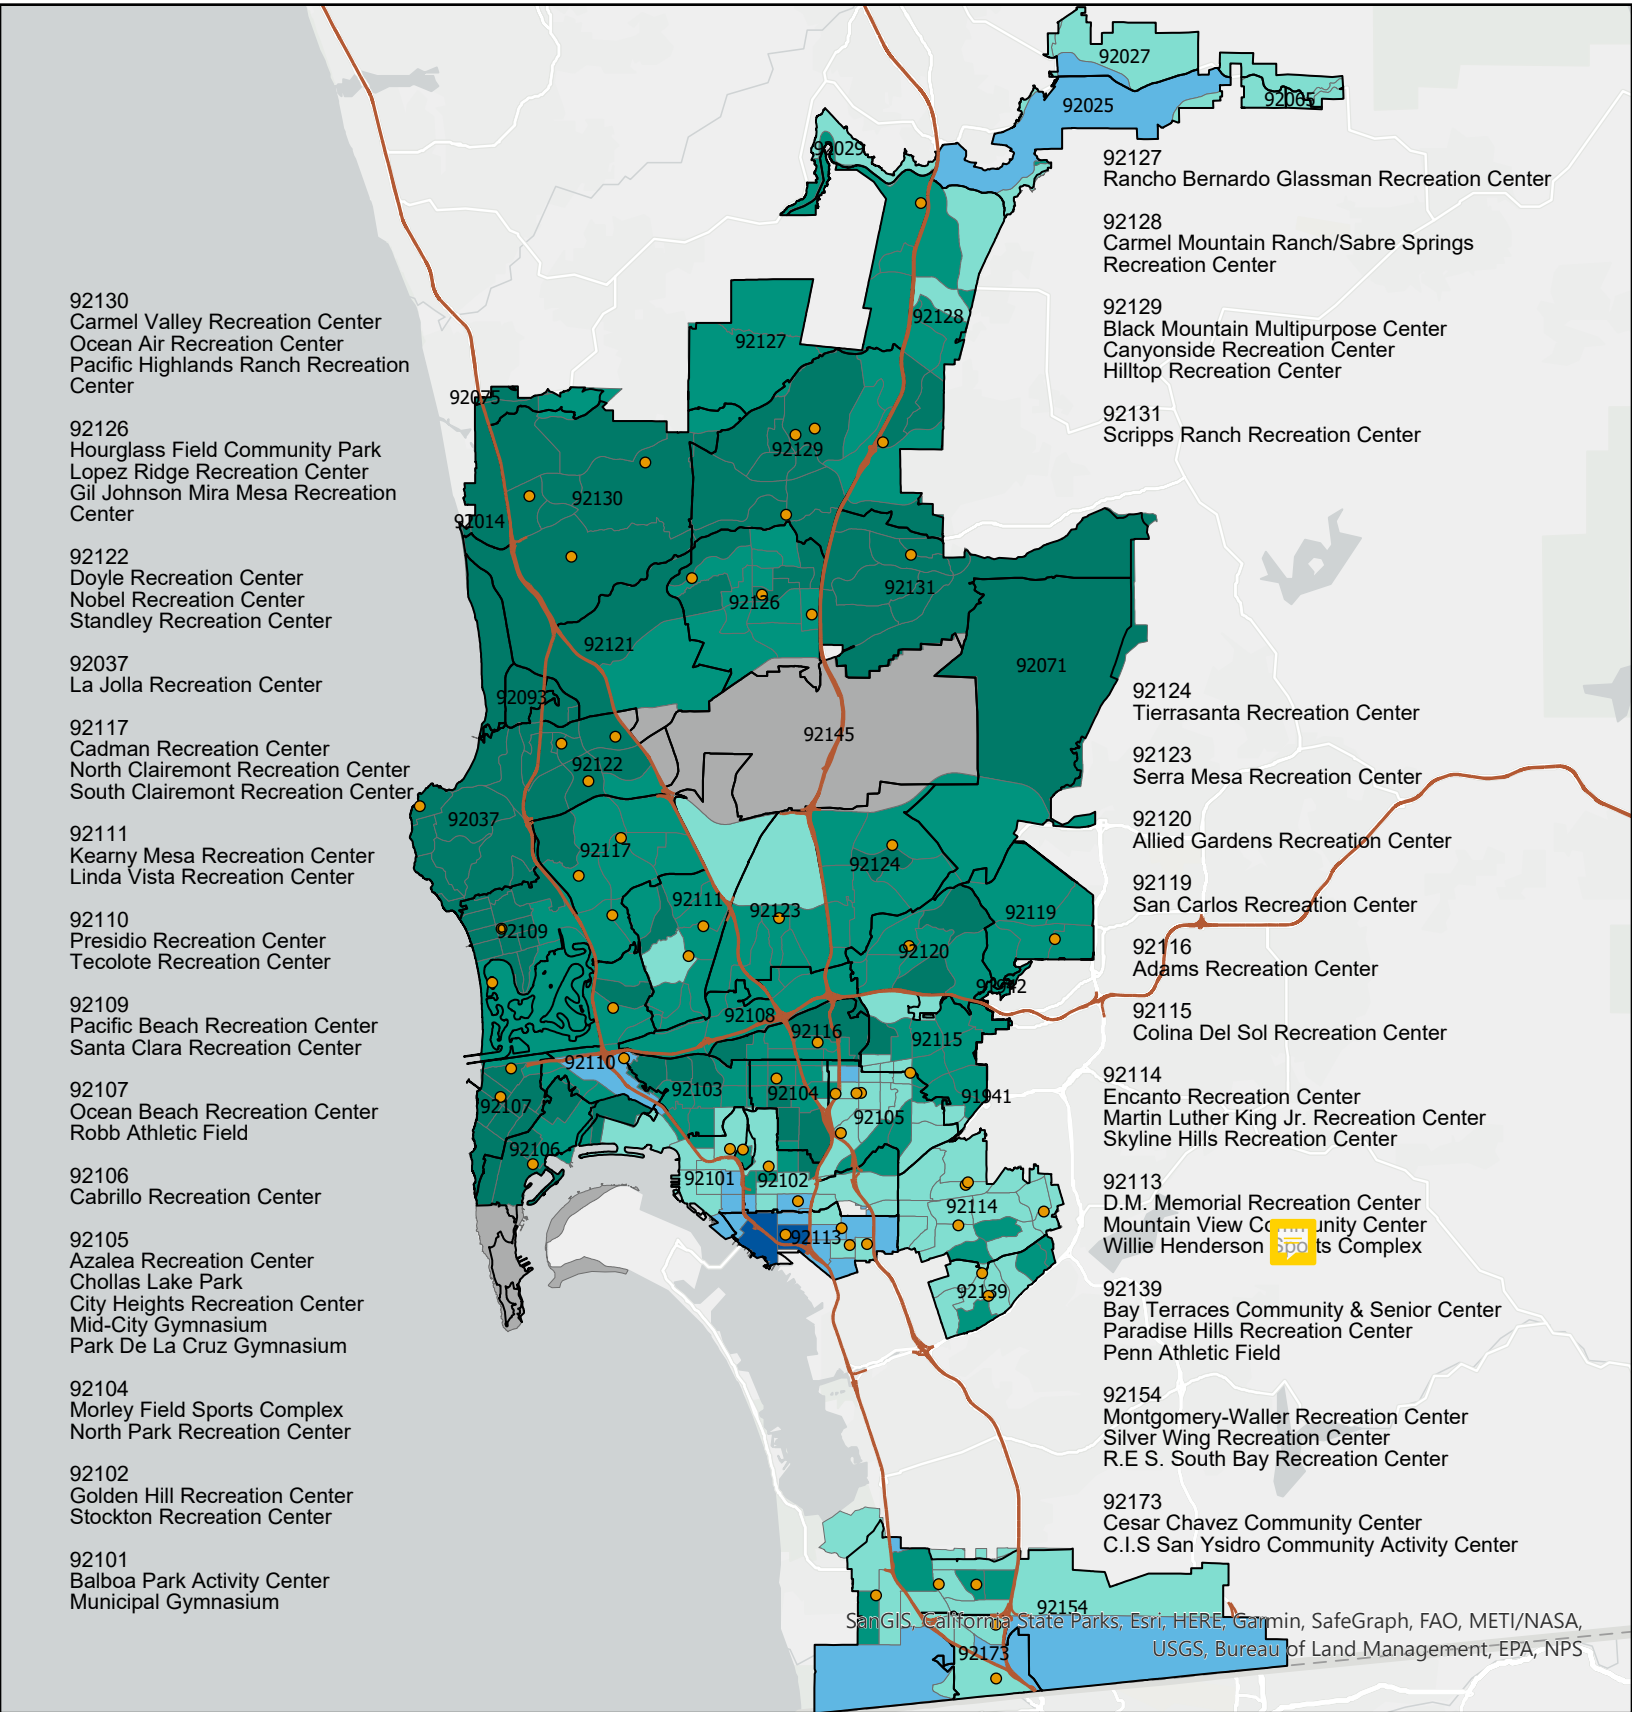

# Climate Equity Index and Recreation Center

Date Exported: 10/21/2022 8:33 AM

92130  
Carmel Valley Recreation Center  
Ocean Air Recreation Center  
Pacific Highlands Ranch Recreation Center

92126  
Hourglass Field Community Park  
Lopez Ridge Recreation Center  
Gil Johnson Mira Mesa Recreation Center

92122  
Doyle Recreation Center  
Nobel Recreation Center  
Standley Recreation Center

92037  
La Jolla Recreation Center

92117  
Cadman Recreation Center  
North Clairemont Recreation Center  
South Clairemont Recreation Center

92111  
Kearny Mesa Recreation Center  
Linda Vista Recreation Center

92110  
Presidio Recreation Center  
Tecolote Recreation Center

92109  
Pacific Beach Recreation Center  
Santa Clara Recreation Center