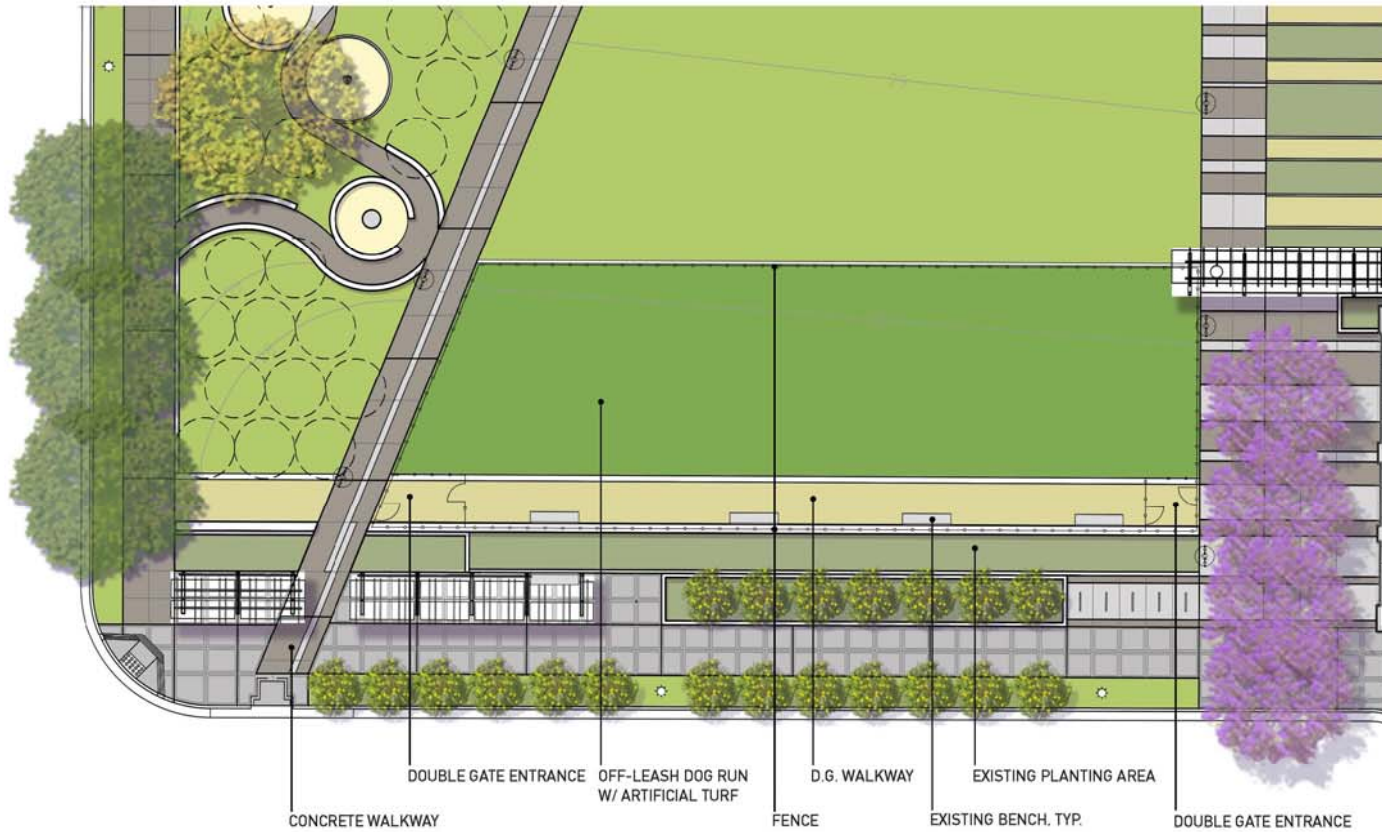

Attachment A

SITE PLAN

OFF-LEASH DOG RUN

OMEGA 10 FENCE

K9 GRASS

FAULT LINE PARK
OFF-LEASH DOG RUN

DEVELOPED FOR CIVIC SAN DIEGO ON BEHALF
OF SAN DIEGO PARKS AND RECREATION

SPURLOCK
LANDSCAPE ARCHITECTS