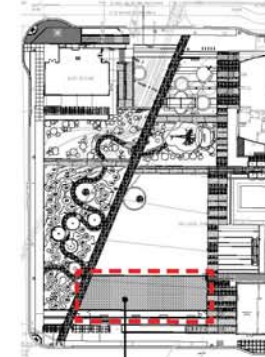

Attachment A

SITE PLAN

OFF-LEASH DOG RUN

OMEGA 10 FENCE

K9 GRASS

FAULT LINE PARK
OFF-LEASH DOG RUN

DEVELOPED FOR CIVIC SAN DIEGO ON BEHALF
OF SAN DIEGO PARKS AND RECREATION

SPURLOCK
LANDSCAPE ARCHITECTS