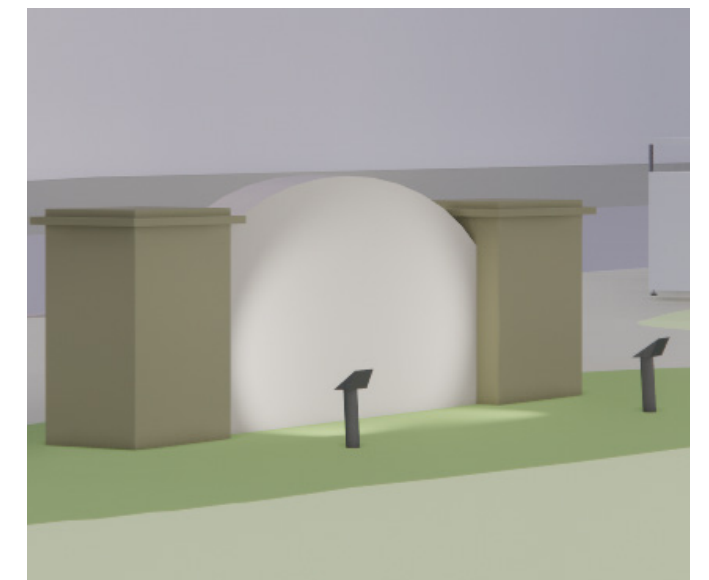

GREEN GUTTER PLANTER
Curb Cut

PLAY SAFETY SURFACE
Poured-in-Place Rubber

MONUMENT SIGN LIGHTING
Hubbell Outdoor Lighting

PLAN

SECTION

IN-GROUND LIGHT DETAIL

MONUMENT SIGN LIGHTING

SITE ELEMENTS

Shade Structure

ROUND SHADE STRUCTURE WITH METAL SLATS

PLAN

6" ROUND POSTS

AXONOMETRIC VIEW

ELEVATION

PREFABRICATED STEEL SHADE STRUCTURE
Icon Shelters

PLANTING