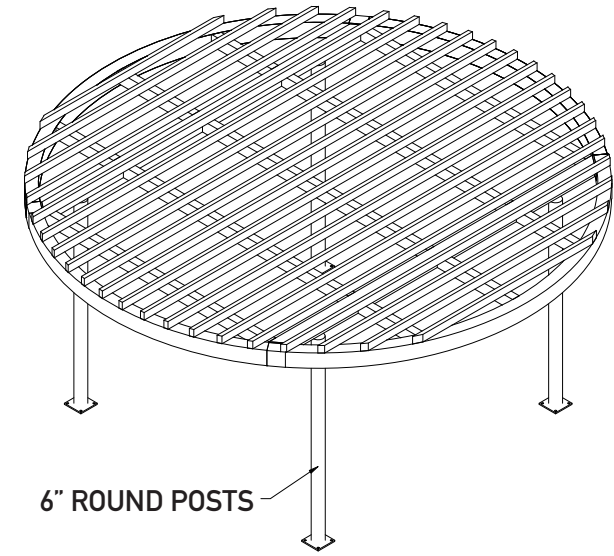

GREEN GUTTER PLANTER
Curb Cut

PLAY SAFETY SURFACE
Poured-in-Place Rubber

MONUMENT SIGN LIGHTING
Hubbell Outdoor Lighting

PLAN

SECTION

IN-GROUND LIGHT DETAIL

MONUMENT SIGN LIGHTING

SITE ELEMENTS

Shade Structure

ROUND SHADE STRUCTURE WITH METAL SLATS

PLAN

6" ROUND POSTS

AXONOMETRIC VIEW

ELEVATION

PREFABRICATED STEEL SHADE STRUCTURE
Icon Shelters

PLANTING