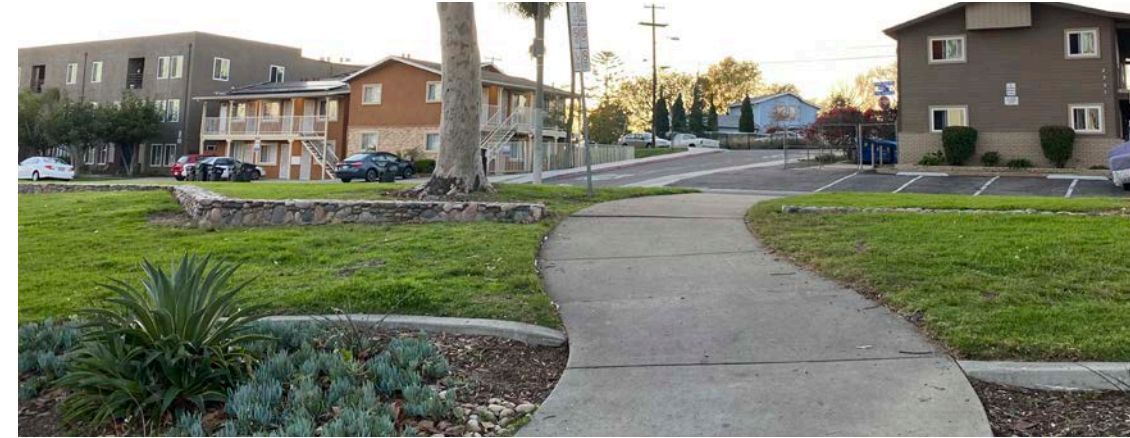

JOHN BACA PARK

Park and Recreation Board Meeting

June 17, 2021

SITE OVERVIEW

- Single family residential
- Multi family residential
- Commercial
- Institutional
- Bus stop
- On-street parking
- Access / Entry
- Future bike path
- Intersection w/ Traffic Signals + Crosswalks
- Project Limit of Work

SITE OVERVIEW

Existing Conditions

North Edge of Site - Gas Station

Mid-Block Path (non-accessible)

Bus Stop

Park Monument Sign

South Edge of Site

Sidewalk along Morley St.

Shade Structure

ROUND SHADE STRUCTURE WITH METAL SLATS

PLAN

6" ROUND POSTS

AXONOMETRIC VIEW

ELEVATION

PREFABRICATED STEEL SHADE STRUCTURE
Icon Shelters

PLANTING