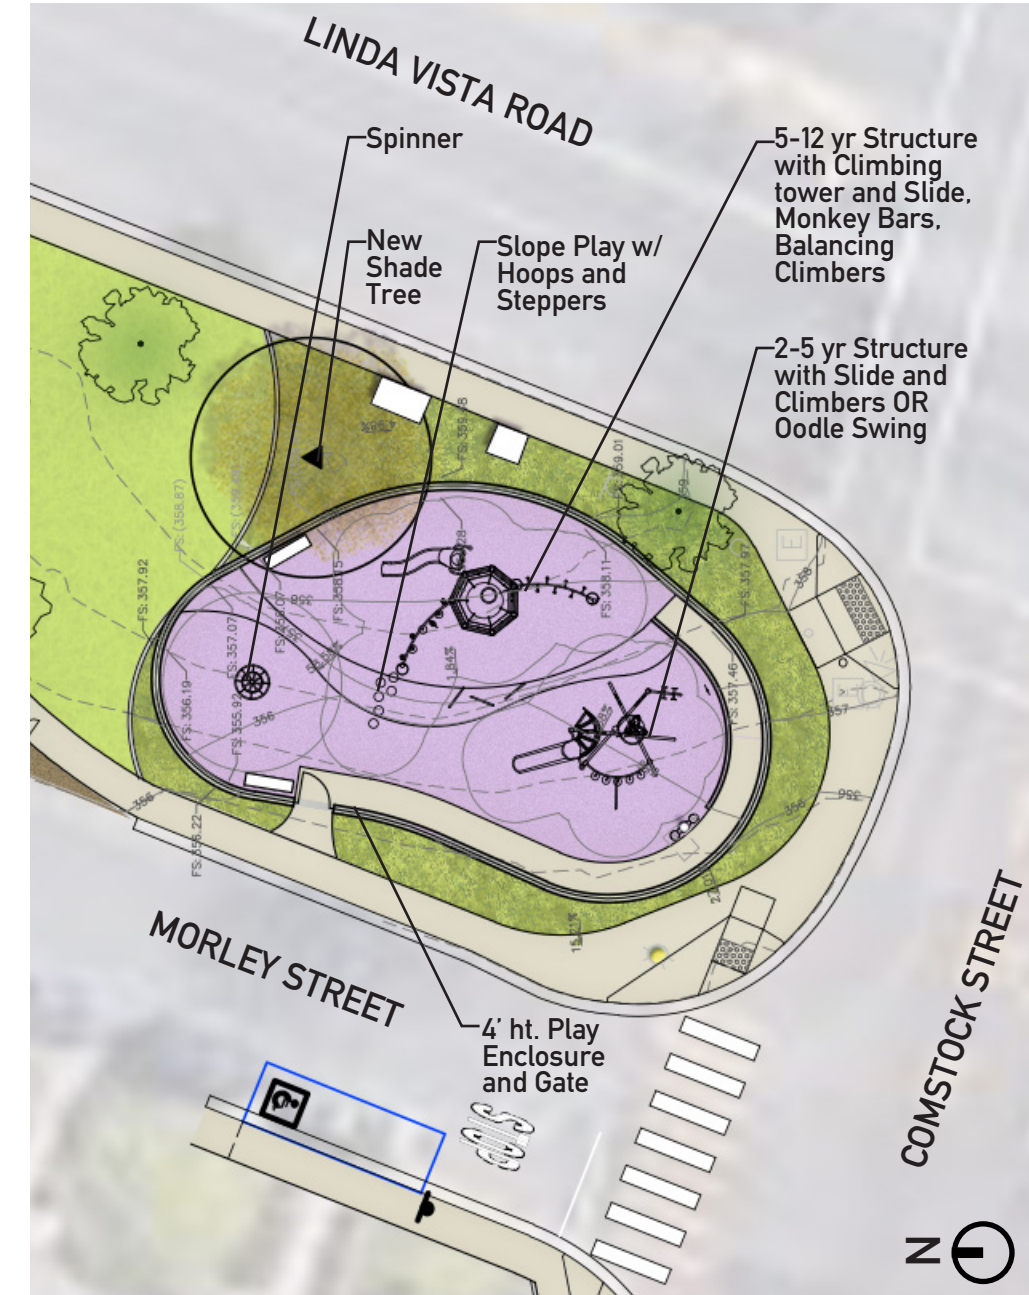

'LOG' BALANCE BEAM

'LOG' STEPPERS

RUBBER STEPPERS

BOULDER RETAINING WALL

EXISTING CHARACTER WALL

SECTION

BOULDER RETAINING WALL DETAIL

NATURE EXPLORATION AREA AND LAWN GATHERING ZONE

FITNESS ZONE ENLARGEMENT PLAN

Site Elements

CHEST/BACK PRESS
Landscape Structures

STRETCH
Landscape Structures

SQUAT PRESS
Landscape Structures

FITNESS ZONE ENLARGEMENT

SOUTH ENLARGEMENT PLAN

Site Elements

2 - 5 STRUCTURE
Landscape Structures

5 - 12 STRUCTURE
Landscape Structures

SHADED PLAY
Landscape Structures

SLOPE PLAY
Landscape Structures

SPINNER
Landscape Structures

ELEVATION
PLAY AREA ENCLOSURE
Omega

OODLE SWING
Landscape Structures

GREEN GUTTER PLANTER
Curb Cut

PLAY SAFETY SURFACE
Poured-in-Place Rubber

MONUMENT SIGN LIGHTING
Hubbell Outdoor Lighting

PLAN

SECTION

IN-GROUND LIGHT DETAIL

MONUMENT SIGN LIGHTING

SITE ELEMENTS