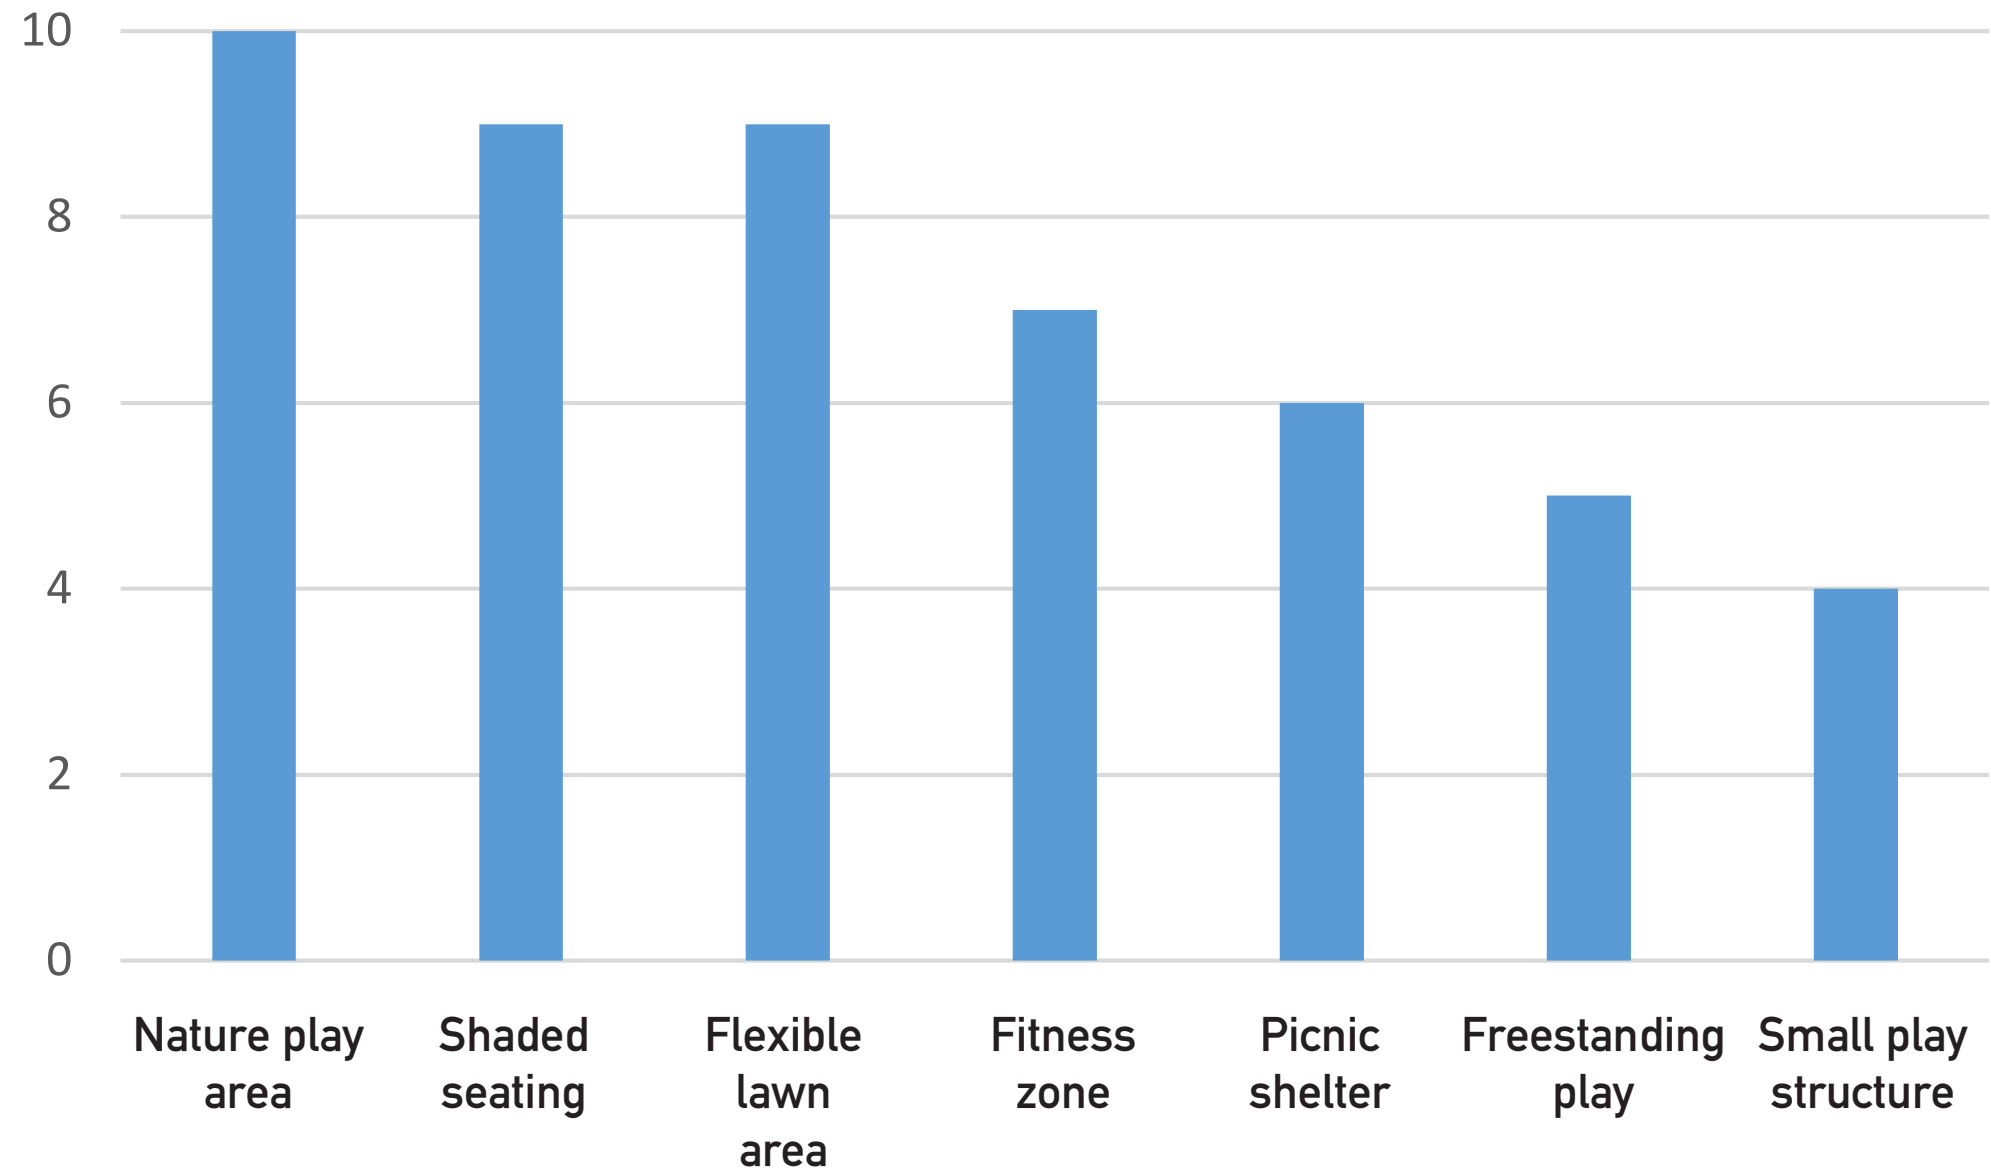

■ Combined Constraint Zones

Site Overview - Opportunities

■ Program Opportunity Areas

What We Heard - Small Elements

Workshop #1

What We Heard - Medium Elements

Workshop #1

What We Heard - Large Elements

Workshop #1

What We Heard - Concept Preferences

Workshop #1

Concept A- Smaller distributed activity areas

Concept B- Larger concentrated activity areas

What We Heard - Refined Concept Preferences

Workshop #2