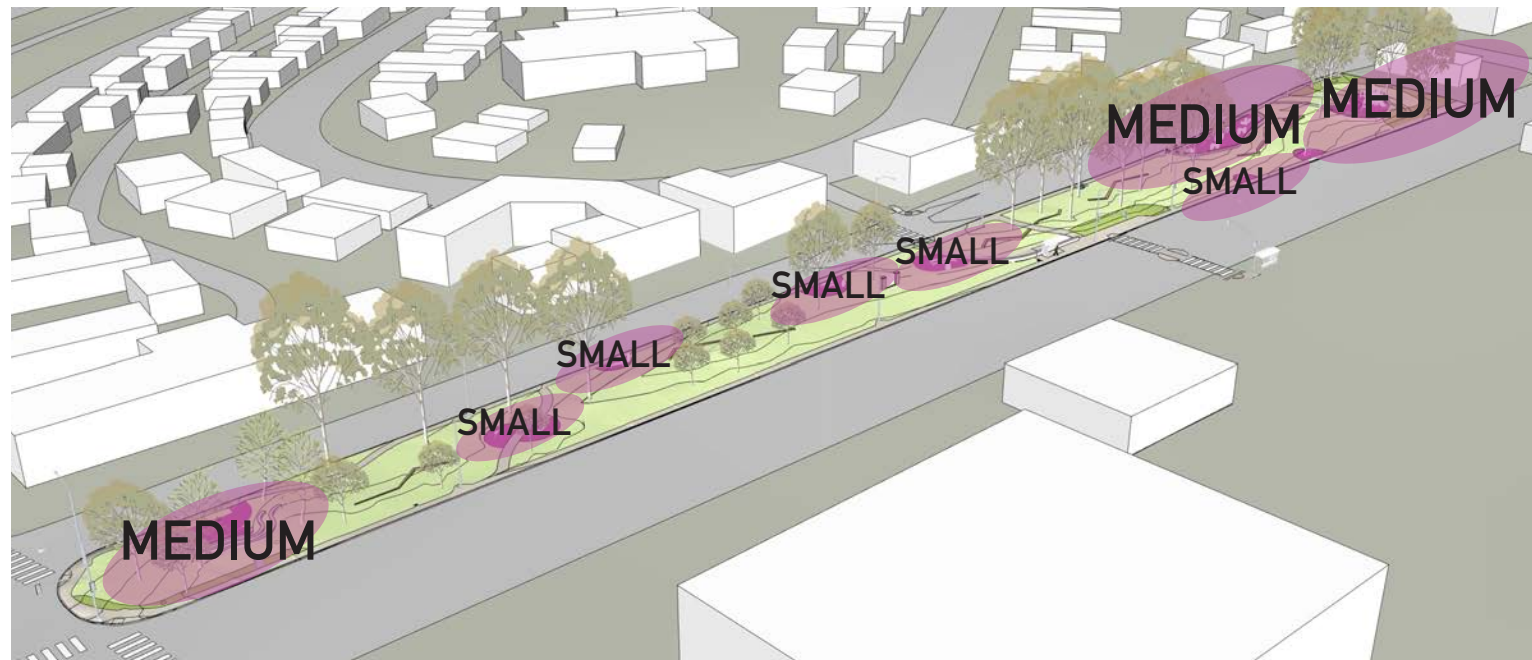

What We Heard - Concept Preferences

Workshop #1

Concept A- Smaller distributed activity areas