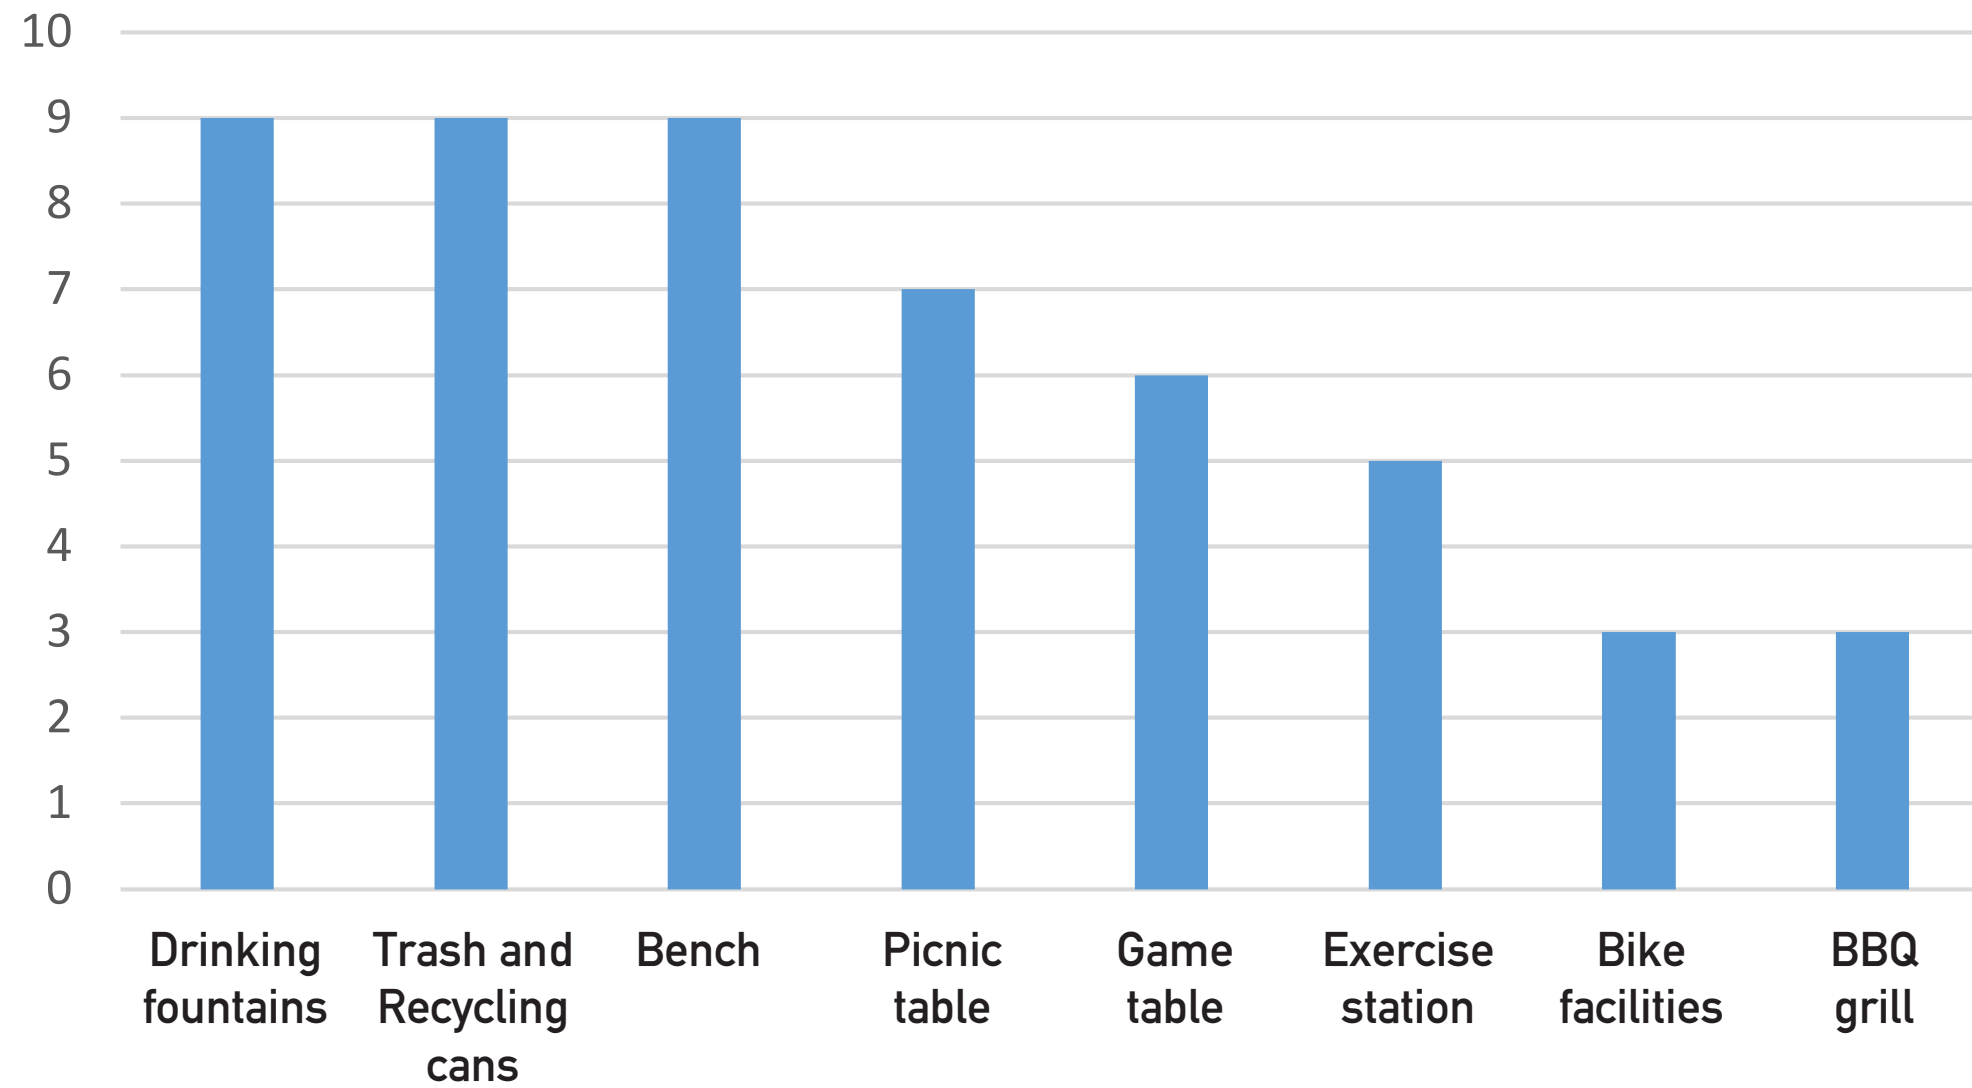

■ Combined Constraint Zones

Site Overview - Opportunities

■ Program Opportunity Areas

What We Heard - Small Elements

Workshop #1

What We Heard - Medium Elements

Workshop #1

What We Heard - Large Elements

Workshop #1

What We Heard - Concept Preferences

Workshop #1

Concept A- Smaller distributed activity areas

Concept B- Larger concentrated activity areas

What We Heard - Refined Concept Preferences

Workshop #2