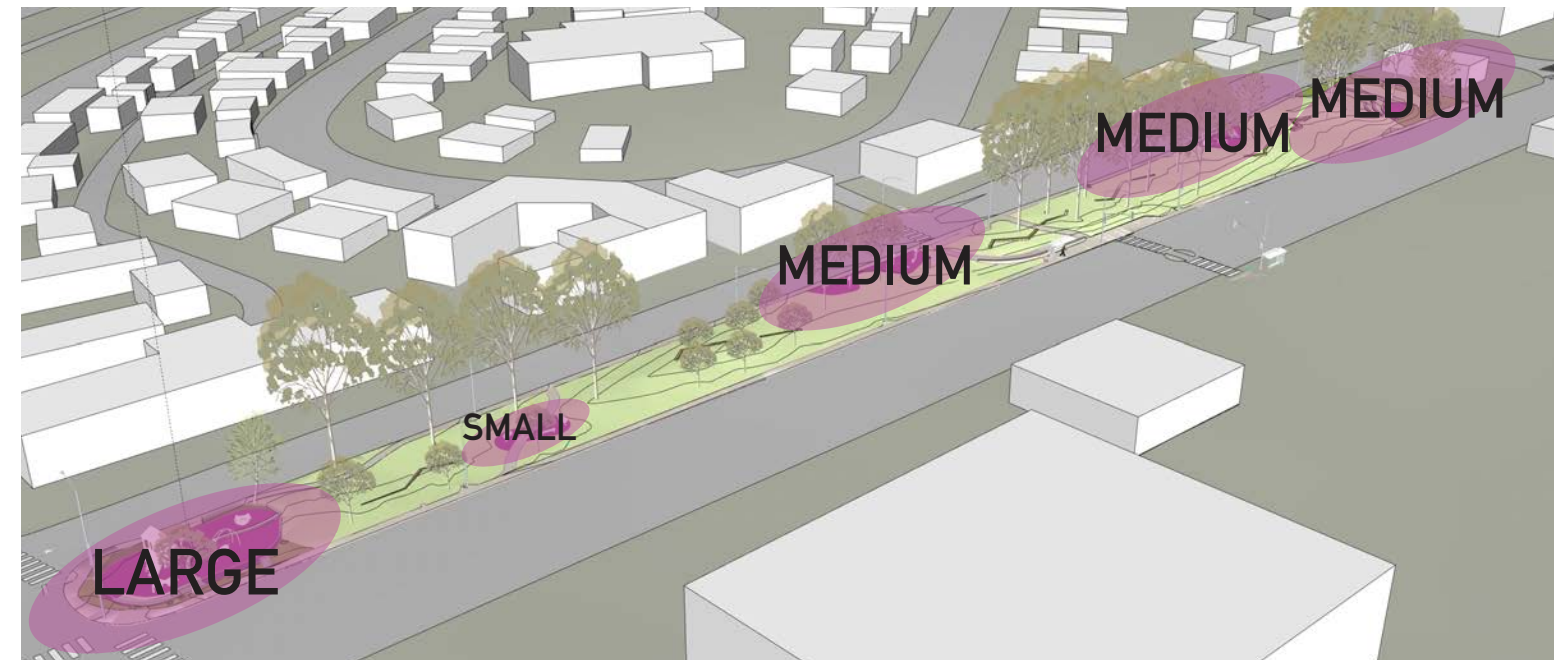

Concept B- Larger concentrated activity areas