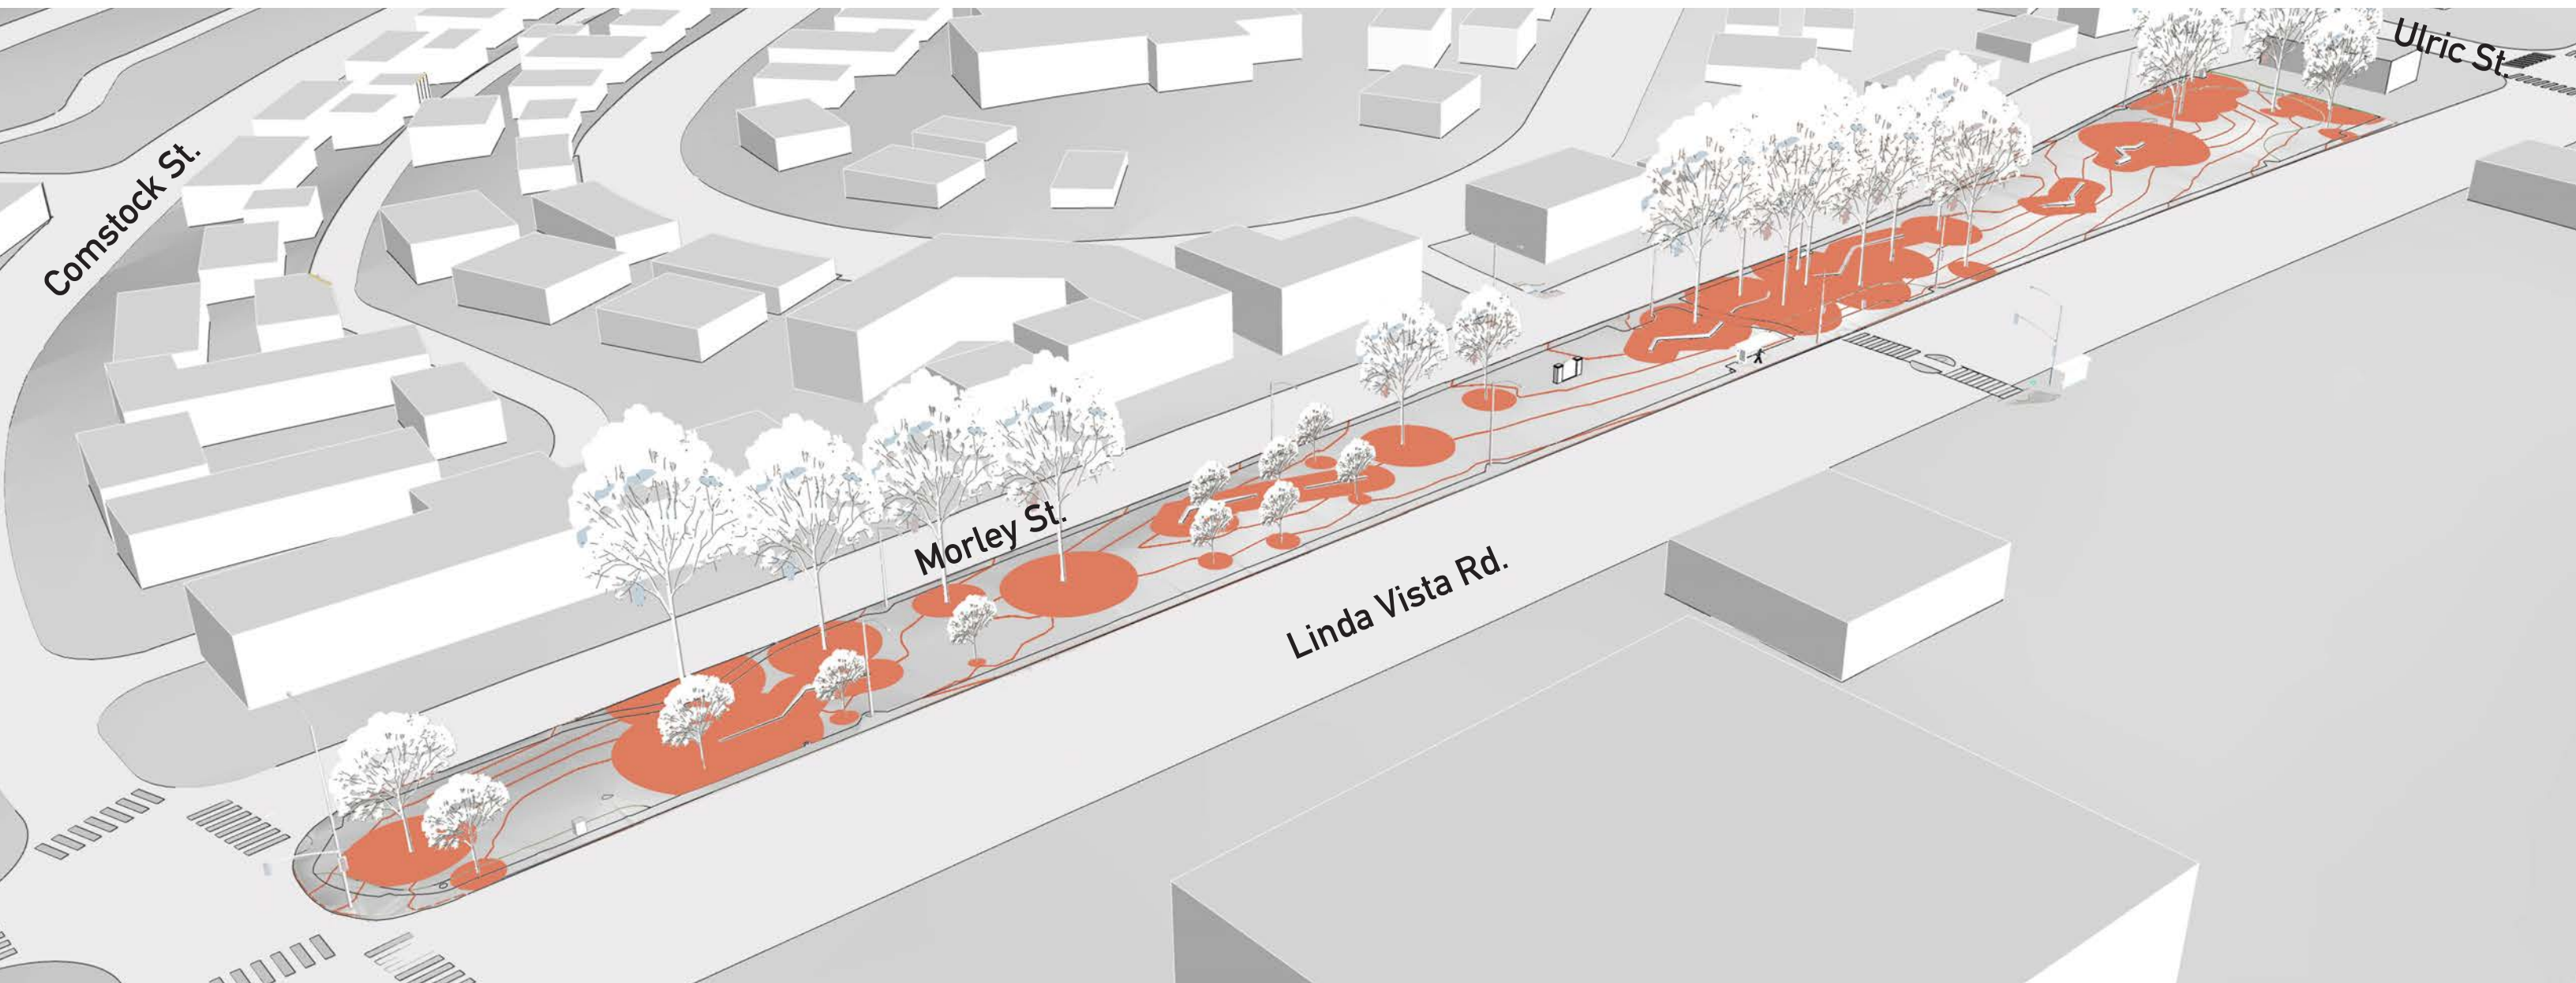

Site Overview - Constraints

■ Combined Constraint Zones