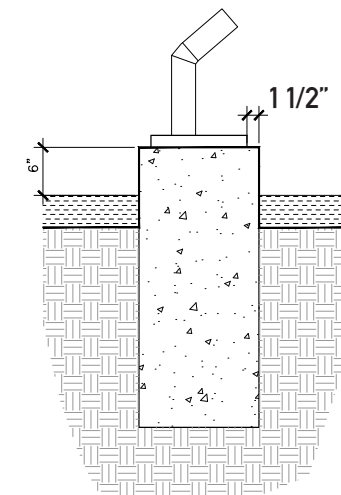

GREEN GUTTER PLANTER
Curb Cut

PLAY SAFETY SURFACE
Poured-in-Place Rubber

MONUMENT SIGN LIGHTING
Hubbell Outdoor Lighting

PLAN

SECTION

IN-GROUND LIGHT DETAIL

MONUMENT SIGN LIGHTING

SITE ELEMENTS

Shade Structure

ROUND SHADE STRUCTURE WITH METAL SLATS

PLAN

6" ROUND POSTS

AXONOMETRIC VIEW

ELEVATION

PREFABRICATED STEEL SHADE STRUCTURE
Icon Shelters

PLANTING