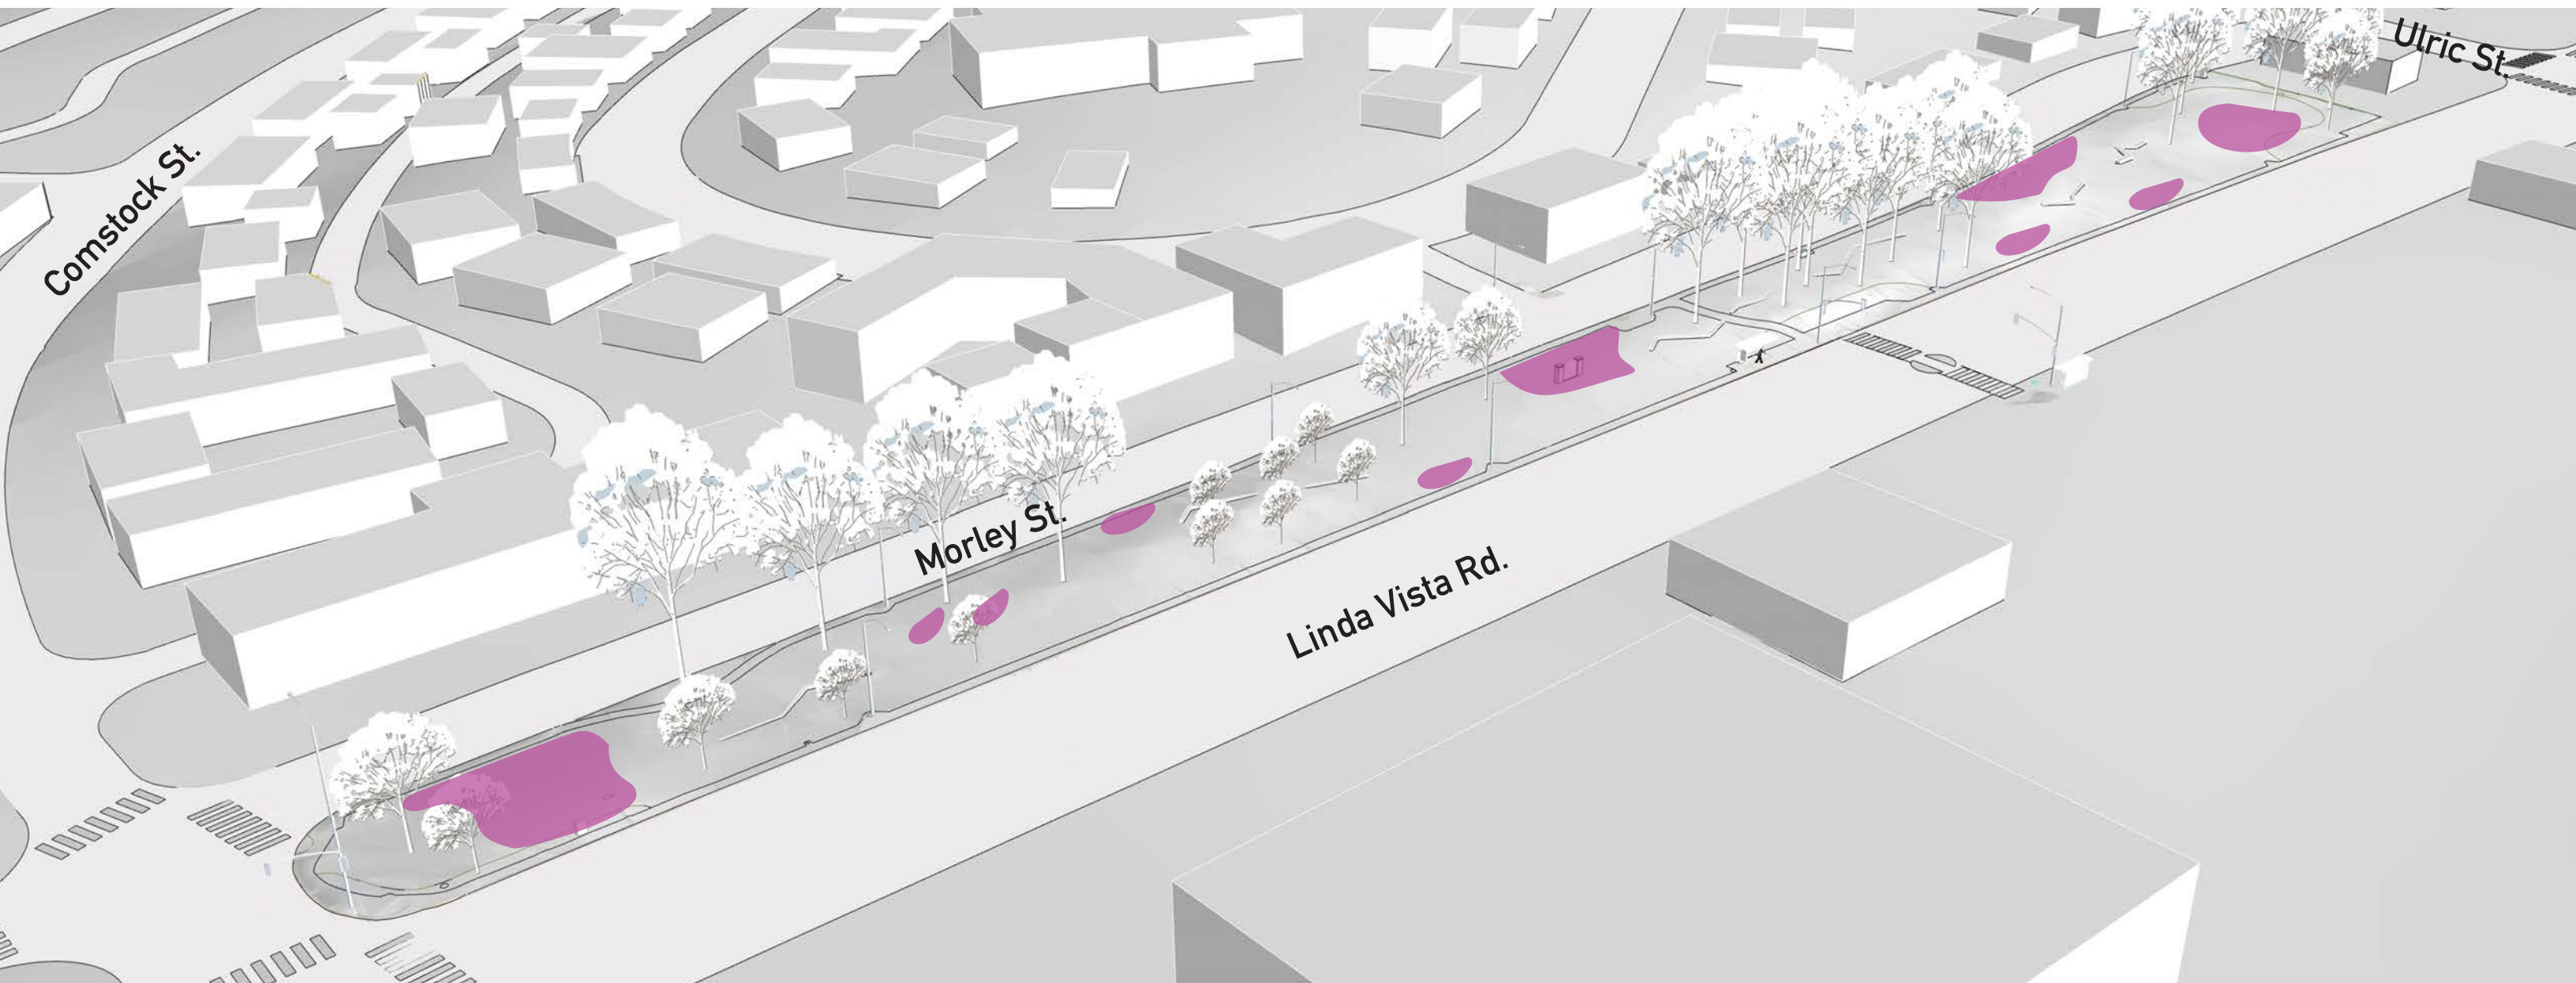

Site Overview - Opportunities

■ Program Opportunity Areas