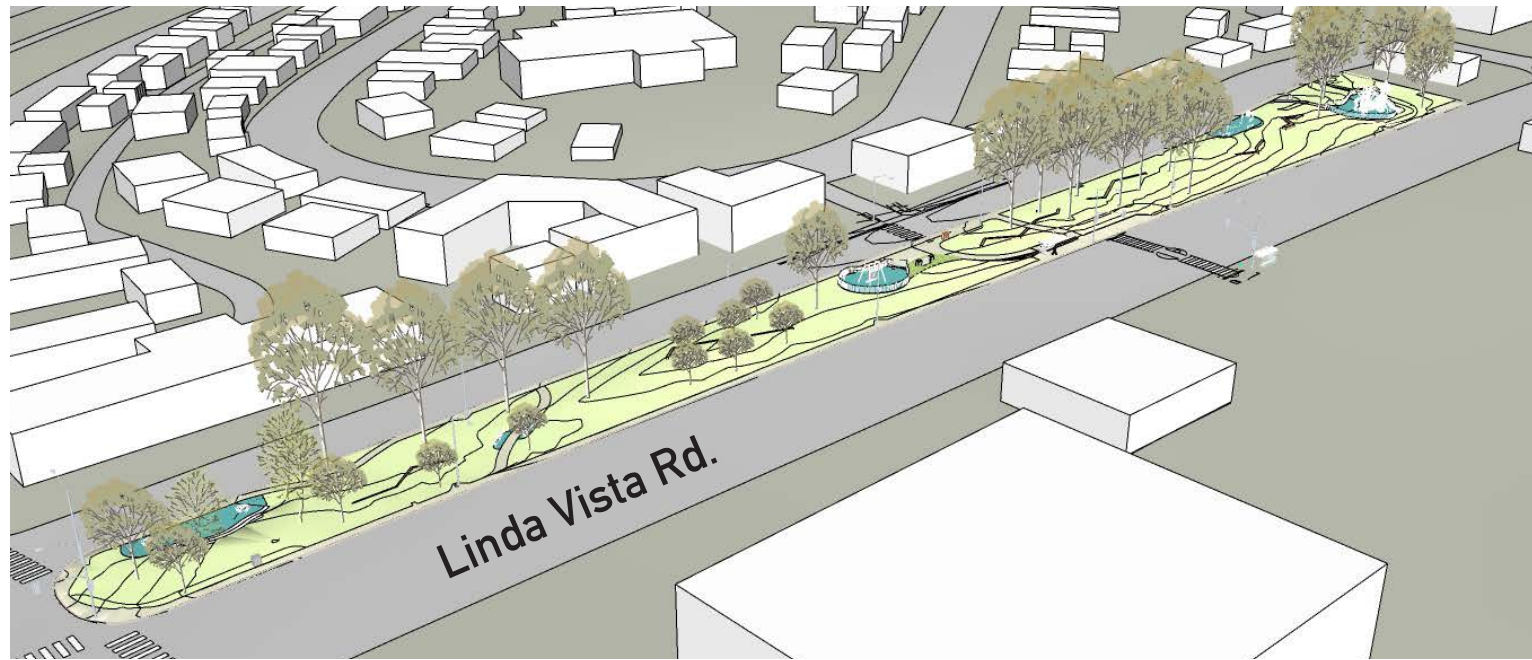

What We Heard - Refined Concept Preferences

Workshop #2

'Multi-Use Hubs'