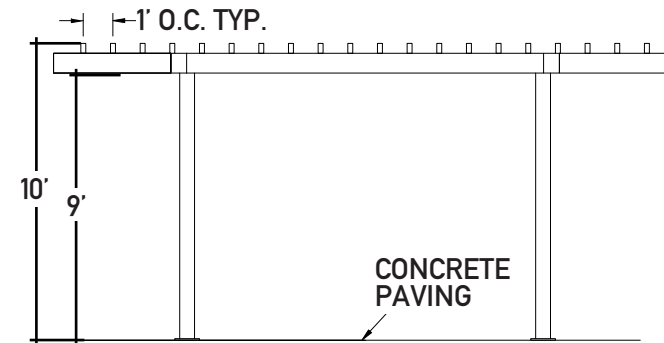

Shade Structure

ROUND SHADE STRUCTURE WITH METAL SLATS

PLAN

6" ROUND POSTS

AXONOMETRIC VIEW

ELEVATION

PREFABRICATED STEEL SHADE STRUCTURE
Icon Shelters

PLANTING