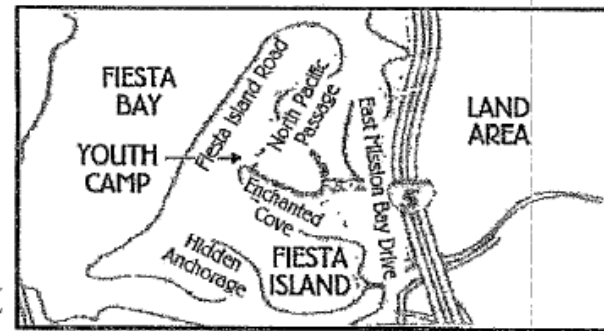

LOCATION MAP
NOT TO SCALE

Wetland Area

Sting Ray

Least Tern

Barracuda

(beach access)

Group Picnic Area

Amphitheater

Restroom

Yellow — Loading/Unloading/Parking areas

Employee ONLY Parking

Red — FIRE LANE — NO Driving/NO Parking/NO Loading/NO Unloading

A. Sea Star (beach access)
B.