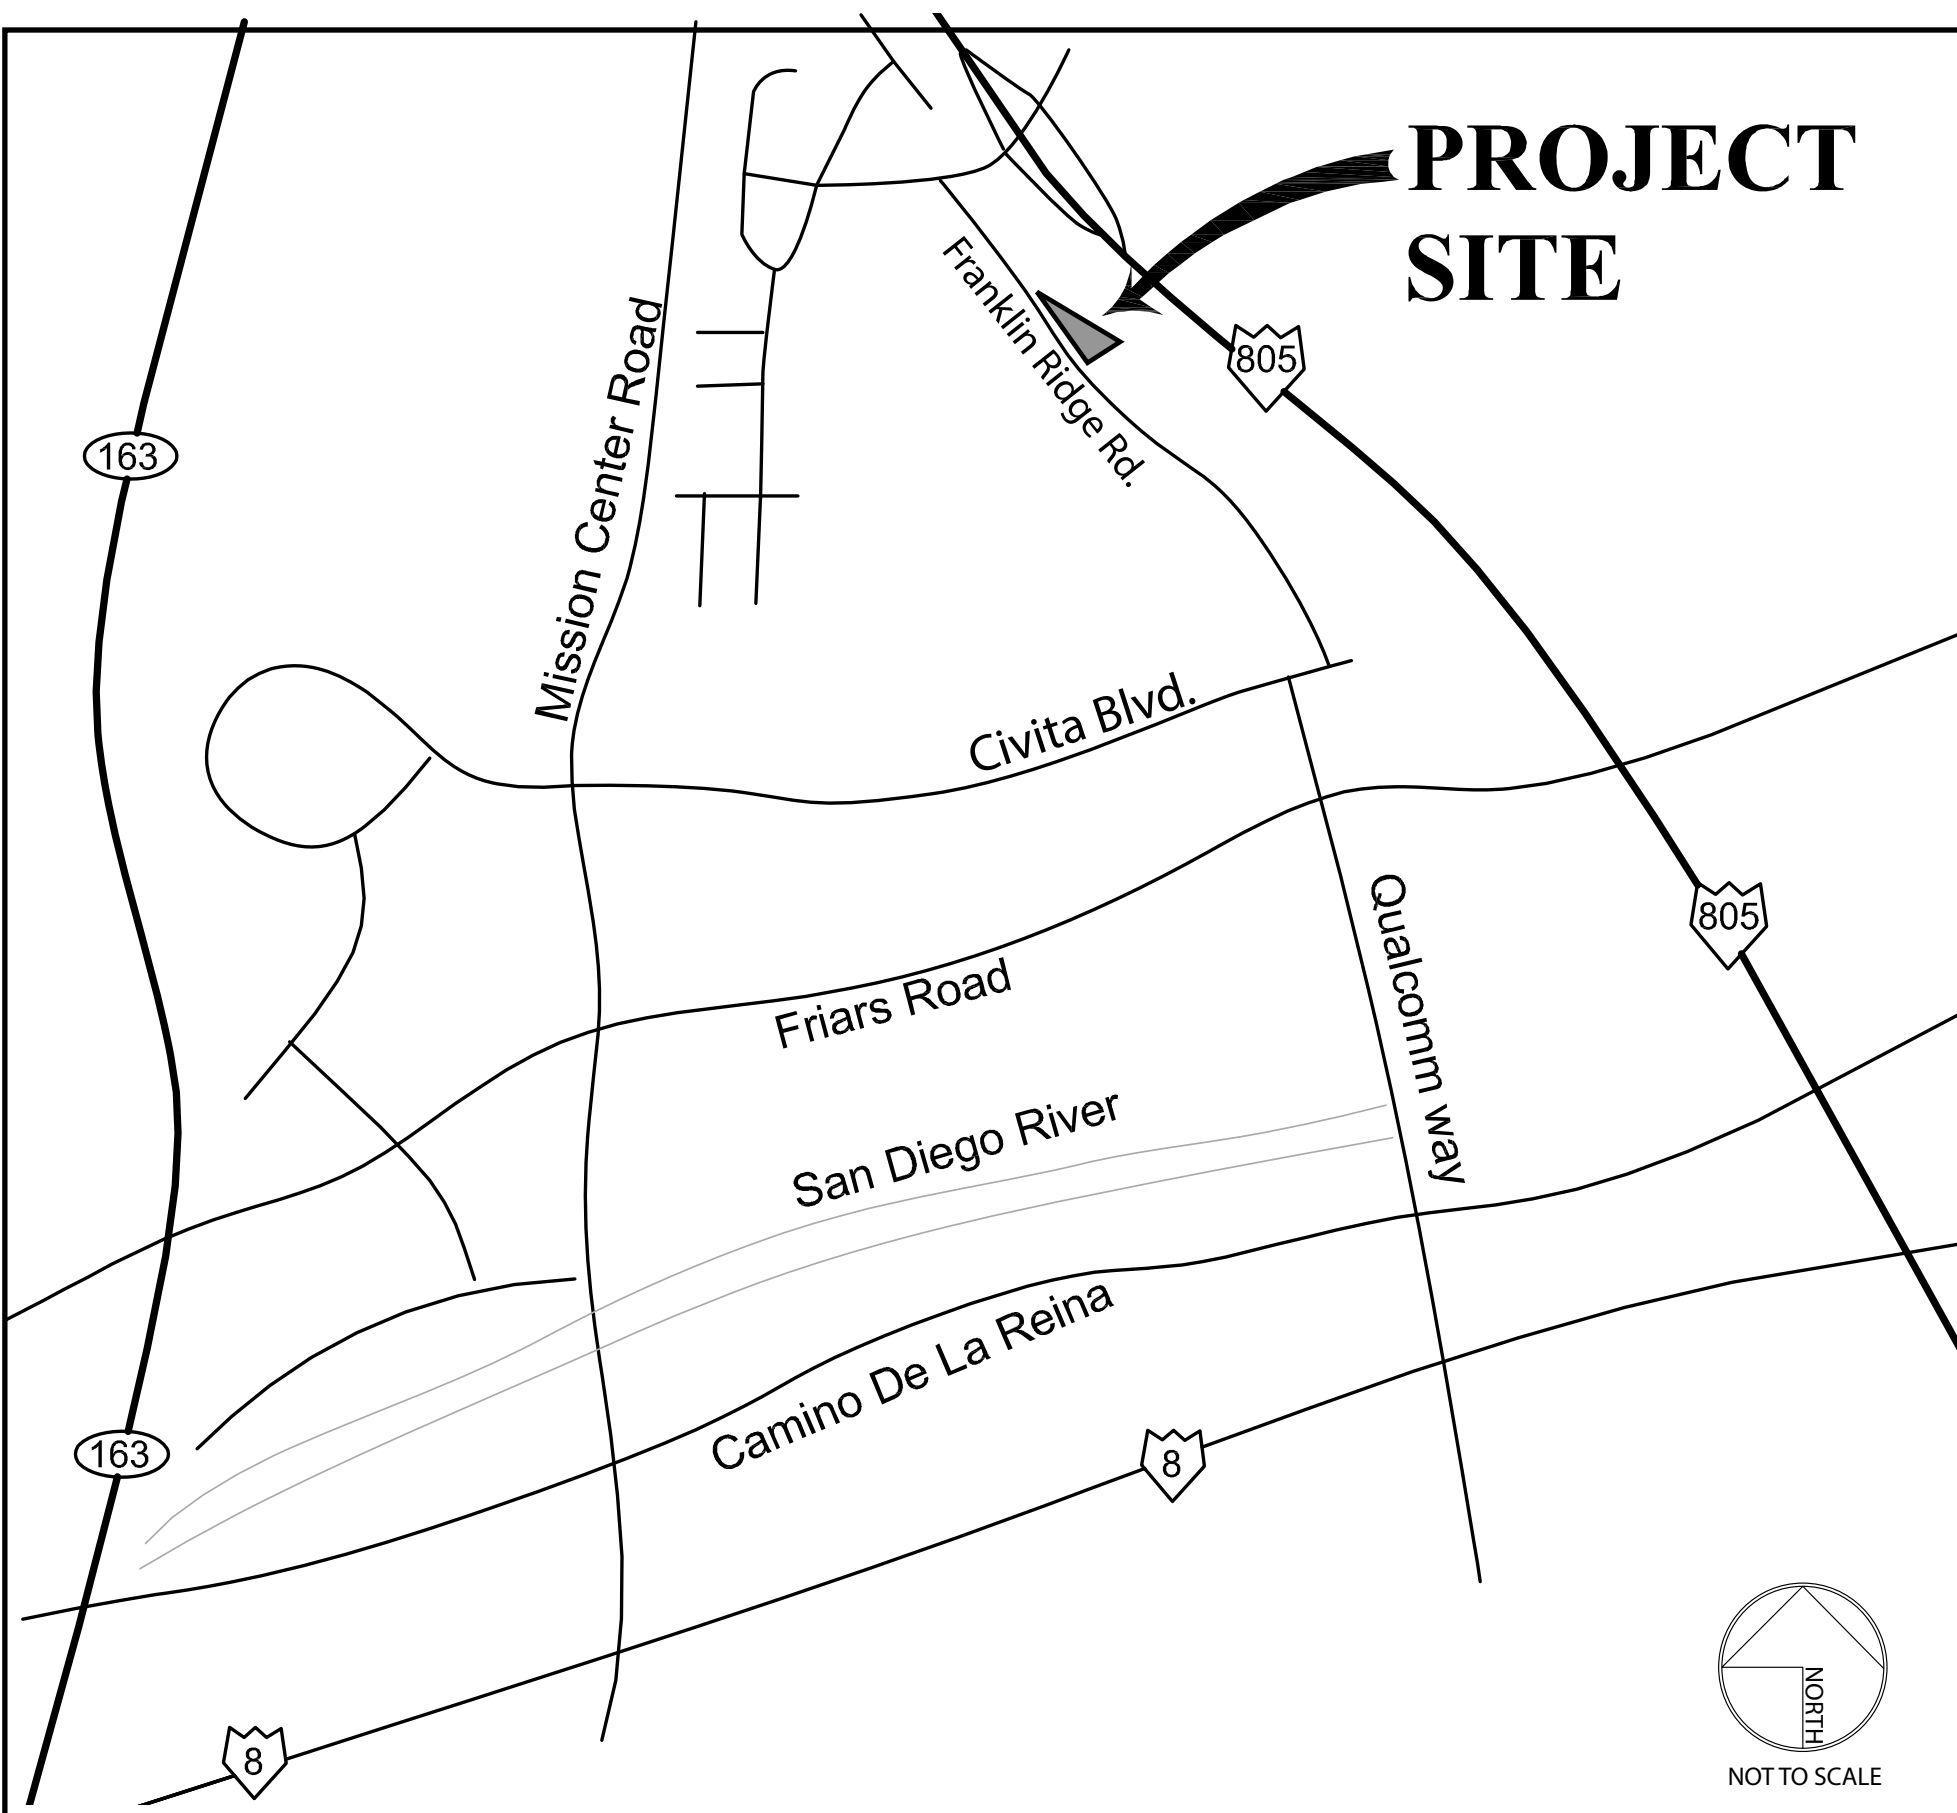

Franklin Ridge Park is a .20 acre park site proposed along Franklin Ridge Road. The triangular park provides passive use activities and spectacular views of Mission Valley from its picnic and turf spaces. A large interpretive wall anchors the picnic area and tells the story of the site's mining and geologic history. The plant palette includes both low water use and native plant species. Decorative security lighting will be provided in the park's primary gathering space.

LEGEND

- ① INTERPRETIVE GEOLOGY WALL
- ② PASSIVE TURF
- ③ PICNIC AREA WITH BARBECUE
- ④ LOW SEAT / RETAINING WALL
- ⑤ CONCRETE STAIRS
- ⑥ SHADE STRUCTURE
- ⑦ PLANTING AREA

ILLUSTRATIVE PLAN

SITE MAP

PLANT PALETTE