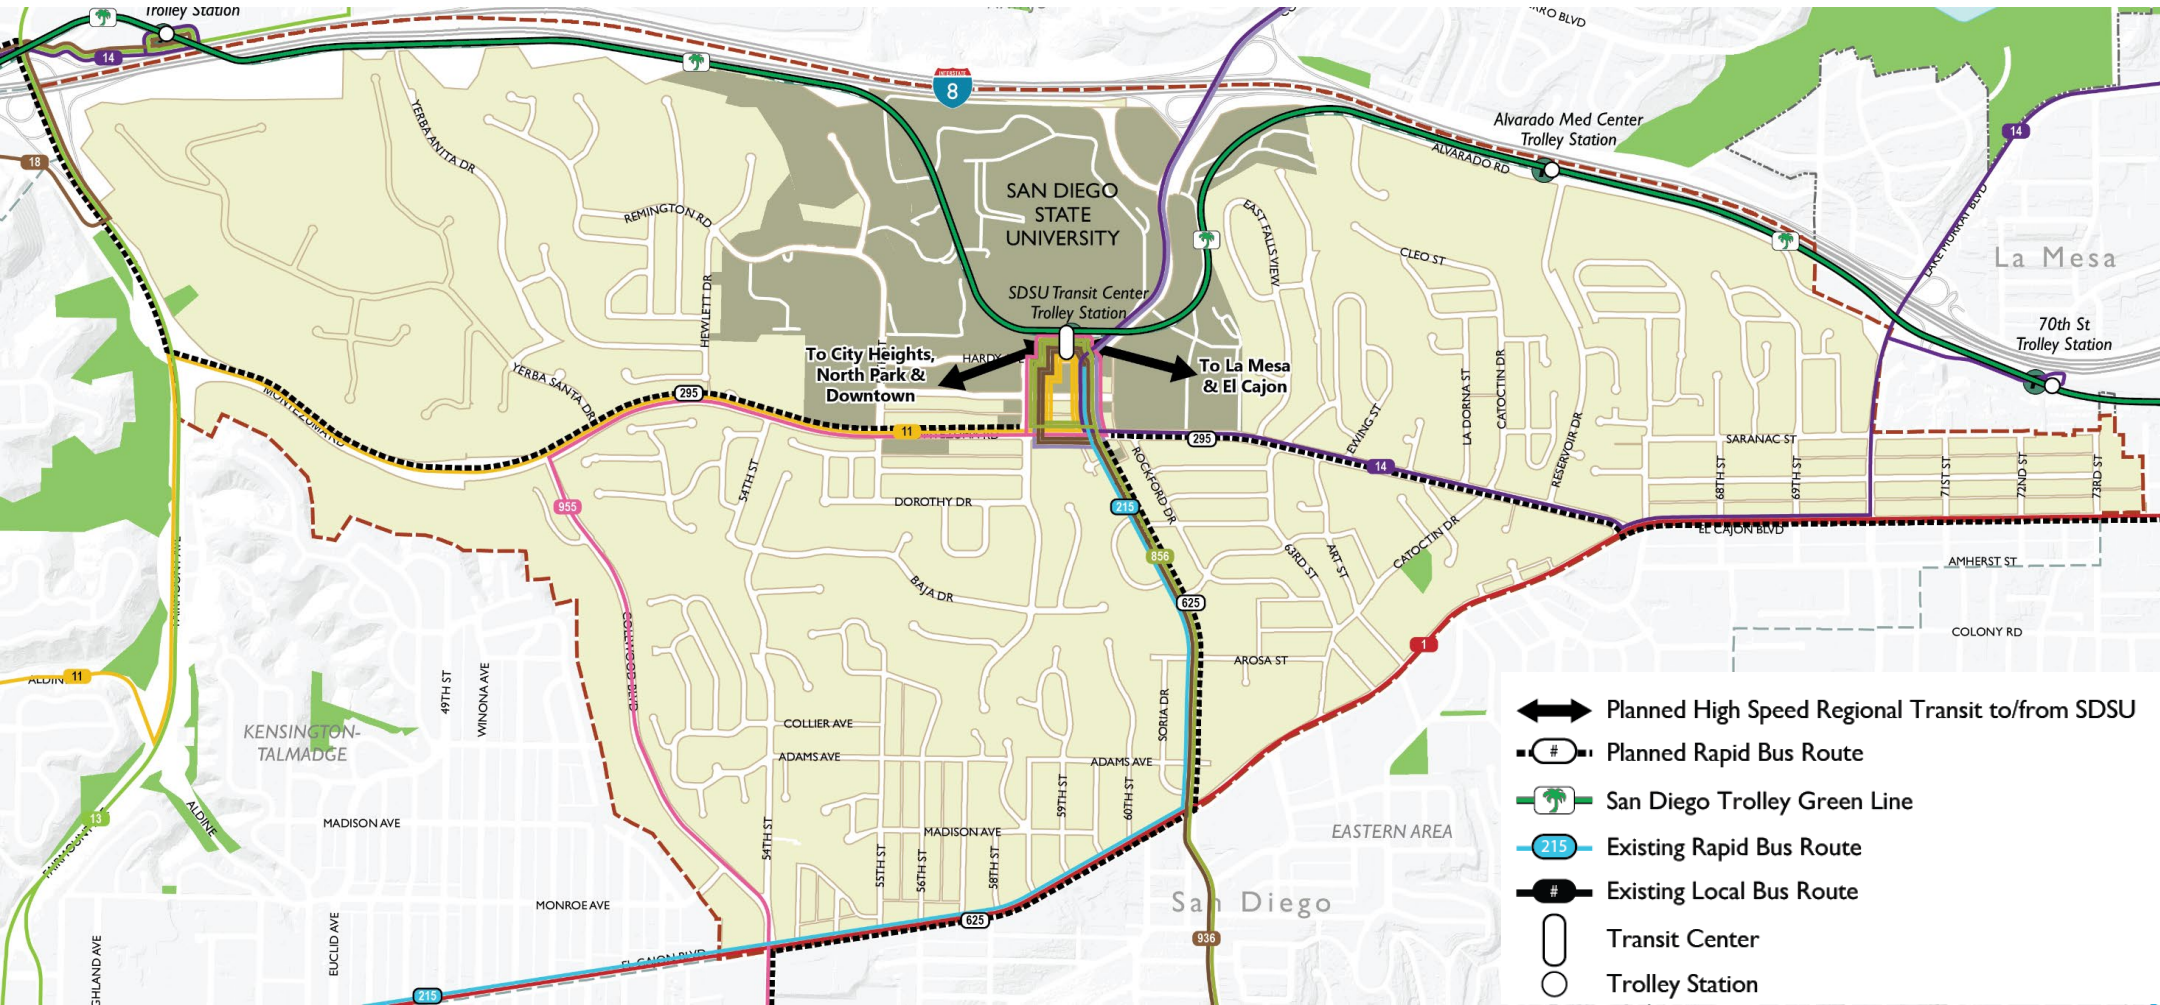

Planned Regional Transit Network

- Planned High Speed Regional Transit to/from SDSU
- Planned Rapid Bus Route
- San Diego Trolley Green Line
- Existing Rapid Bus Route
- Existing Local Bus Route
- Transit Center
- Trolley Station