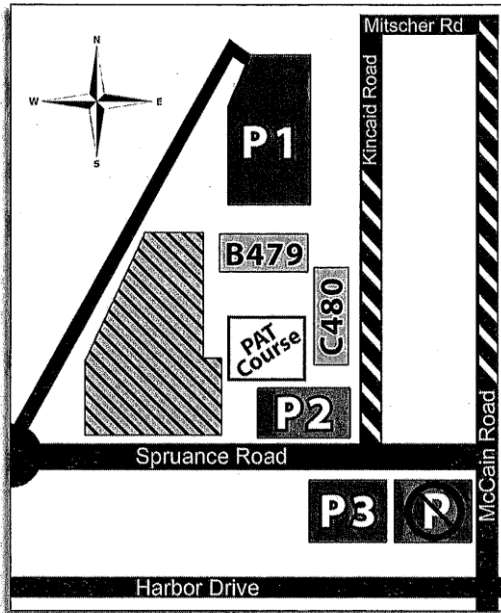

LOCATION

Naval Training Center
(Next to San Diego International Airport, Terminal 2)
4230 Spruance Road · San Diego, CA 92101
Meet in front of Building C480

PARKING

To access the 3 private parking lots, first head North onto McCain Road from Harbor Drive. Then turn left onto Spruance Road and follow the directions below to any one of the lots.

P/Lot 3: Located immediately on the left side of Spruance Road. Please park on the right side of the lot.

P/Lot 2: Located approximately 100 yards west of P/Lot 3. This lot is on the right side of Spruance Road.

P/Lot 1: Proceed to the end of the cul-de-sac. Turn right onto the gravel lane and proceed north until you reach P/Lot 1.

PRACTICE SESSIONS

Wednesdays @ 1PM -2PM and First Saturday of the month @ 9am

**If you have any questions regarding practice sessions,
please call (619)531-2148, Monday to Friday 8am-5pm**