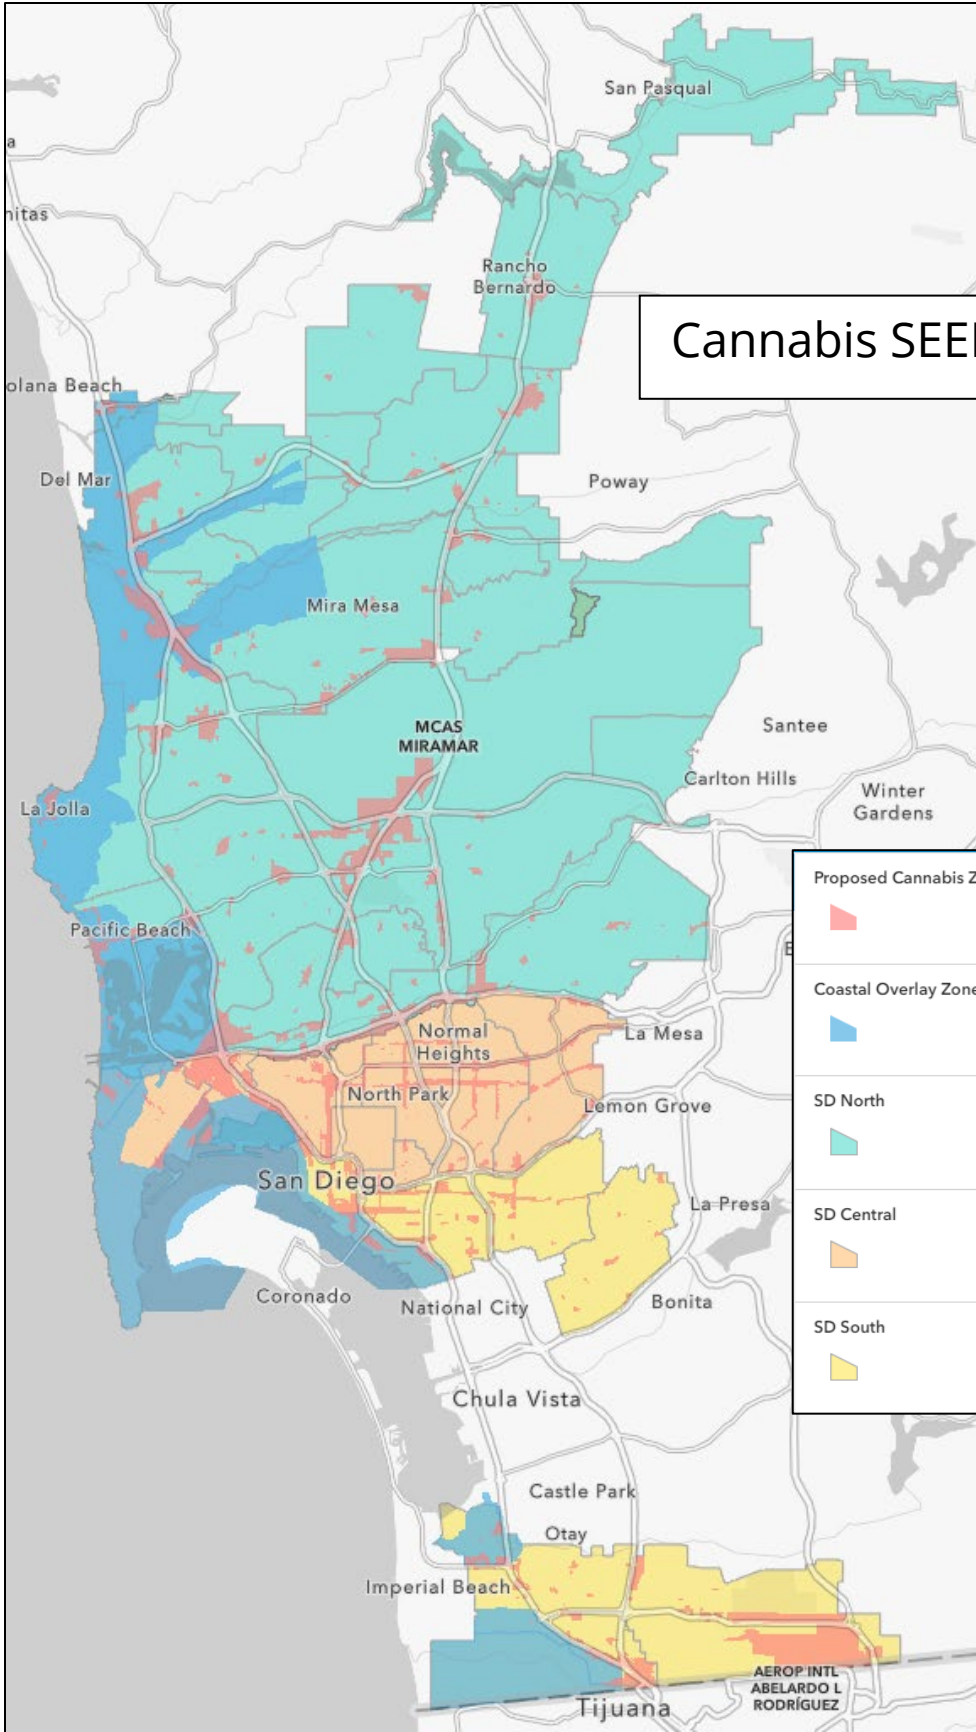

Cannabis SEED Zone Map

Proposed Cannabis Zones	
	Proposed Cannabis Zones
	SD North
	SD Central
	SD South

Cannabis SEED Zone Map

Proposed Cannabis Zones	
	Proposed Cannabis Zones
	Coastal Overlay Zone (COZ)
	SD North
	SD Central
	SD South