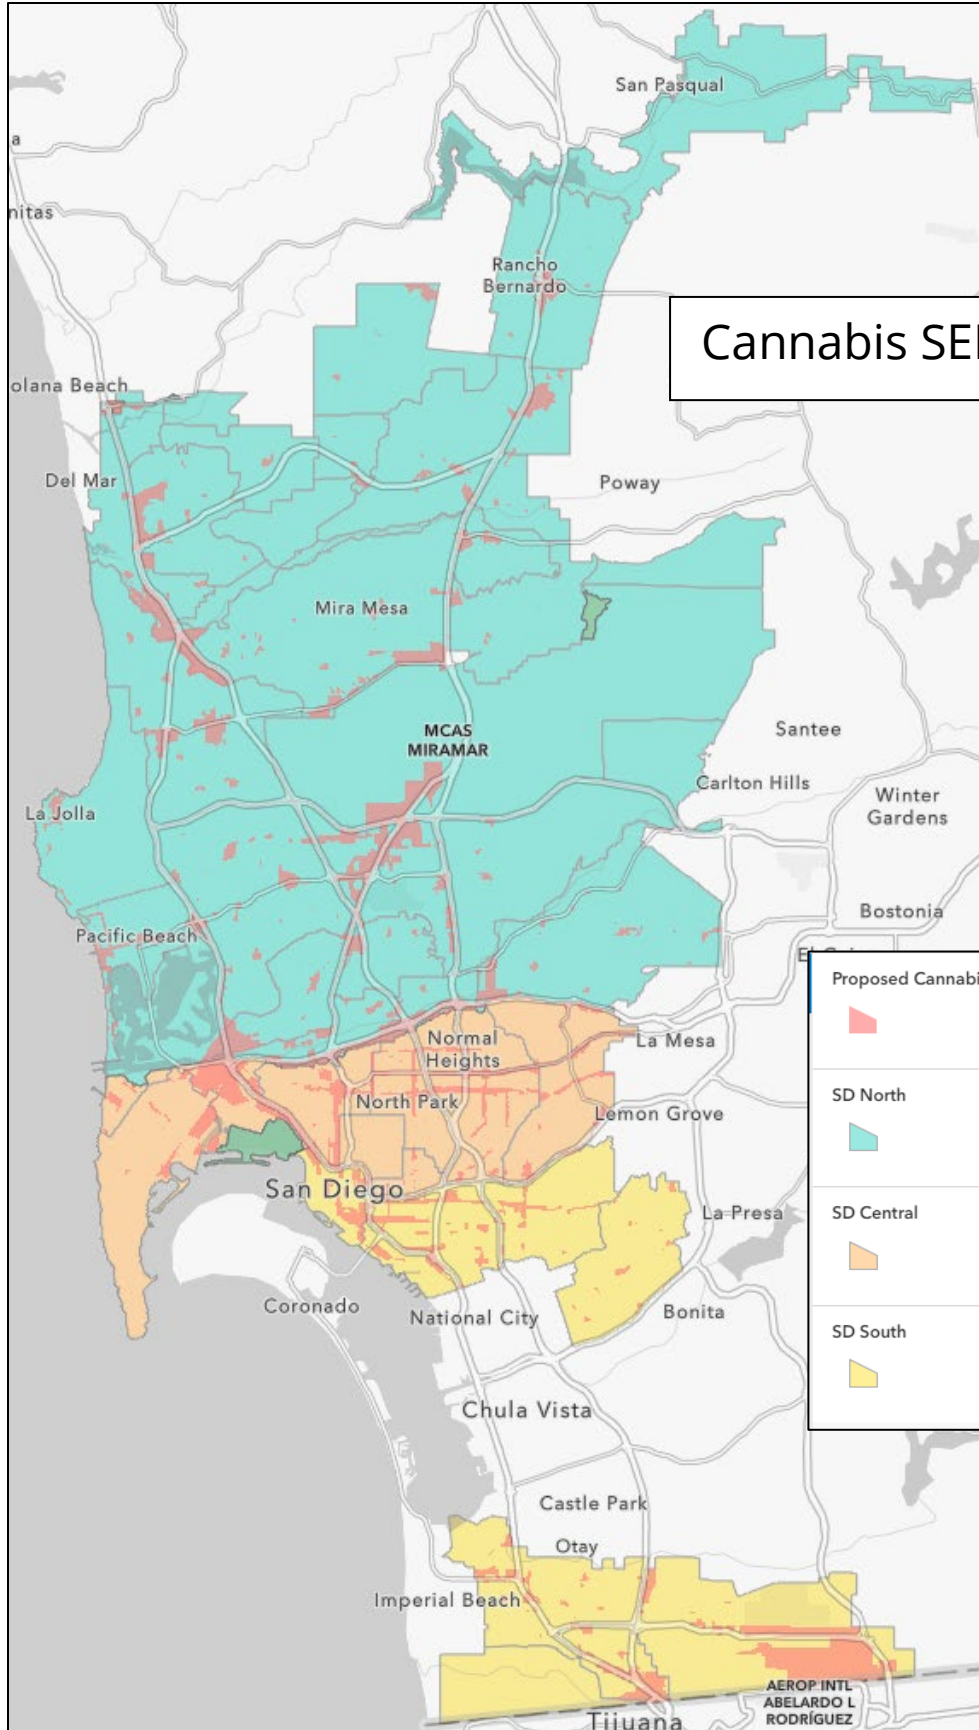

Cannabis SEED Zone Map

Proposed Cannabis Zones	
	Proposed Cannabis Zones
	SD North
	SD Central
	SD South

Cannabis SEED Zone Map

Proposed Cannabis Zones	
	Proposed Cannabis Zones
	Coastal Overlay Zone (COZ)
	SD North
	SD Central
	SD South